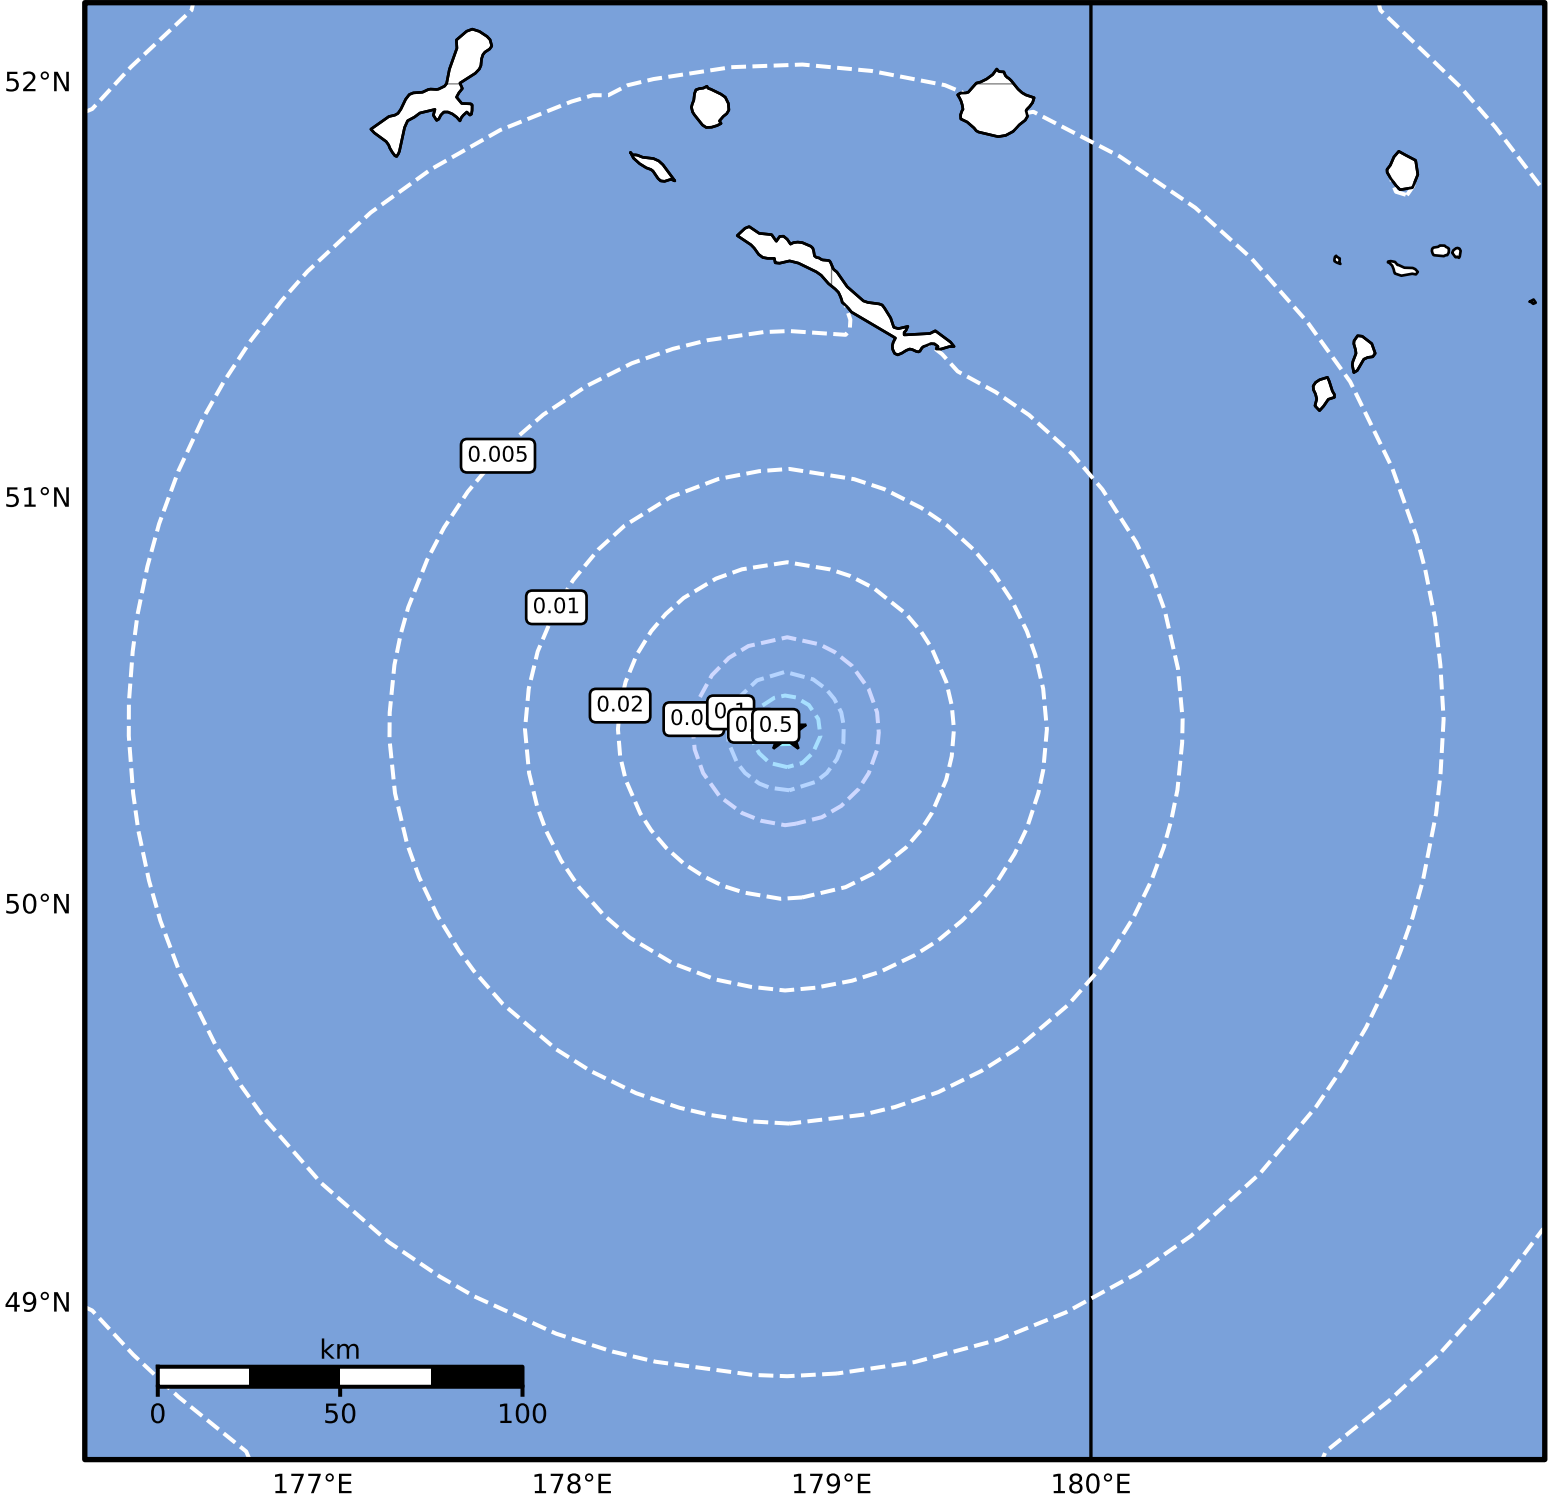

Peak Ground Velocity Map Alaska Earthquake Center
ShakeMap: 123 km (76 miles) S of Amchitka
Dec 25, 2024 20:48:07 UTC M3.6 N50.43 E178.82 Depth: 1.0km ID:ak024gjpnxra

PGV (cm/s)	0.1	0.2	0.5	1	2	5	10	20	50	100	200
------------	-----	-----	-----	---	---	---	----	----	----	-----	-----

Scale based on Worden et al. (2012) Version 1: Processed 2024-12-26T00:31:10Z
△ Seismic Instrument ○ Reported Intensity ★ Epicenter