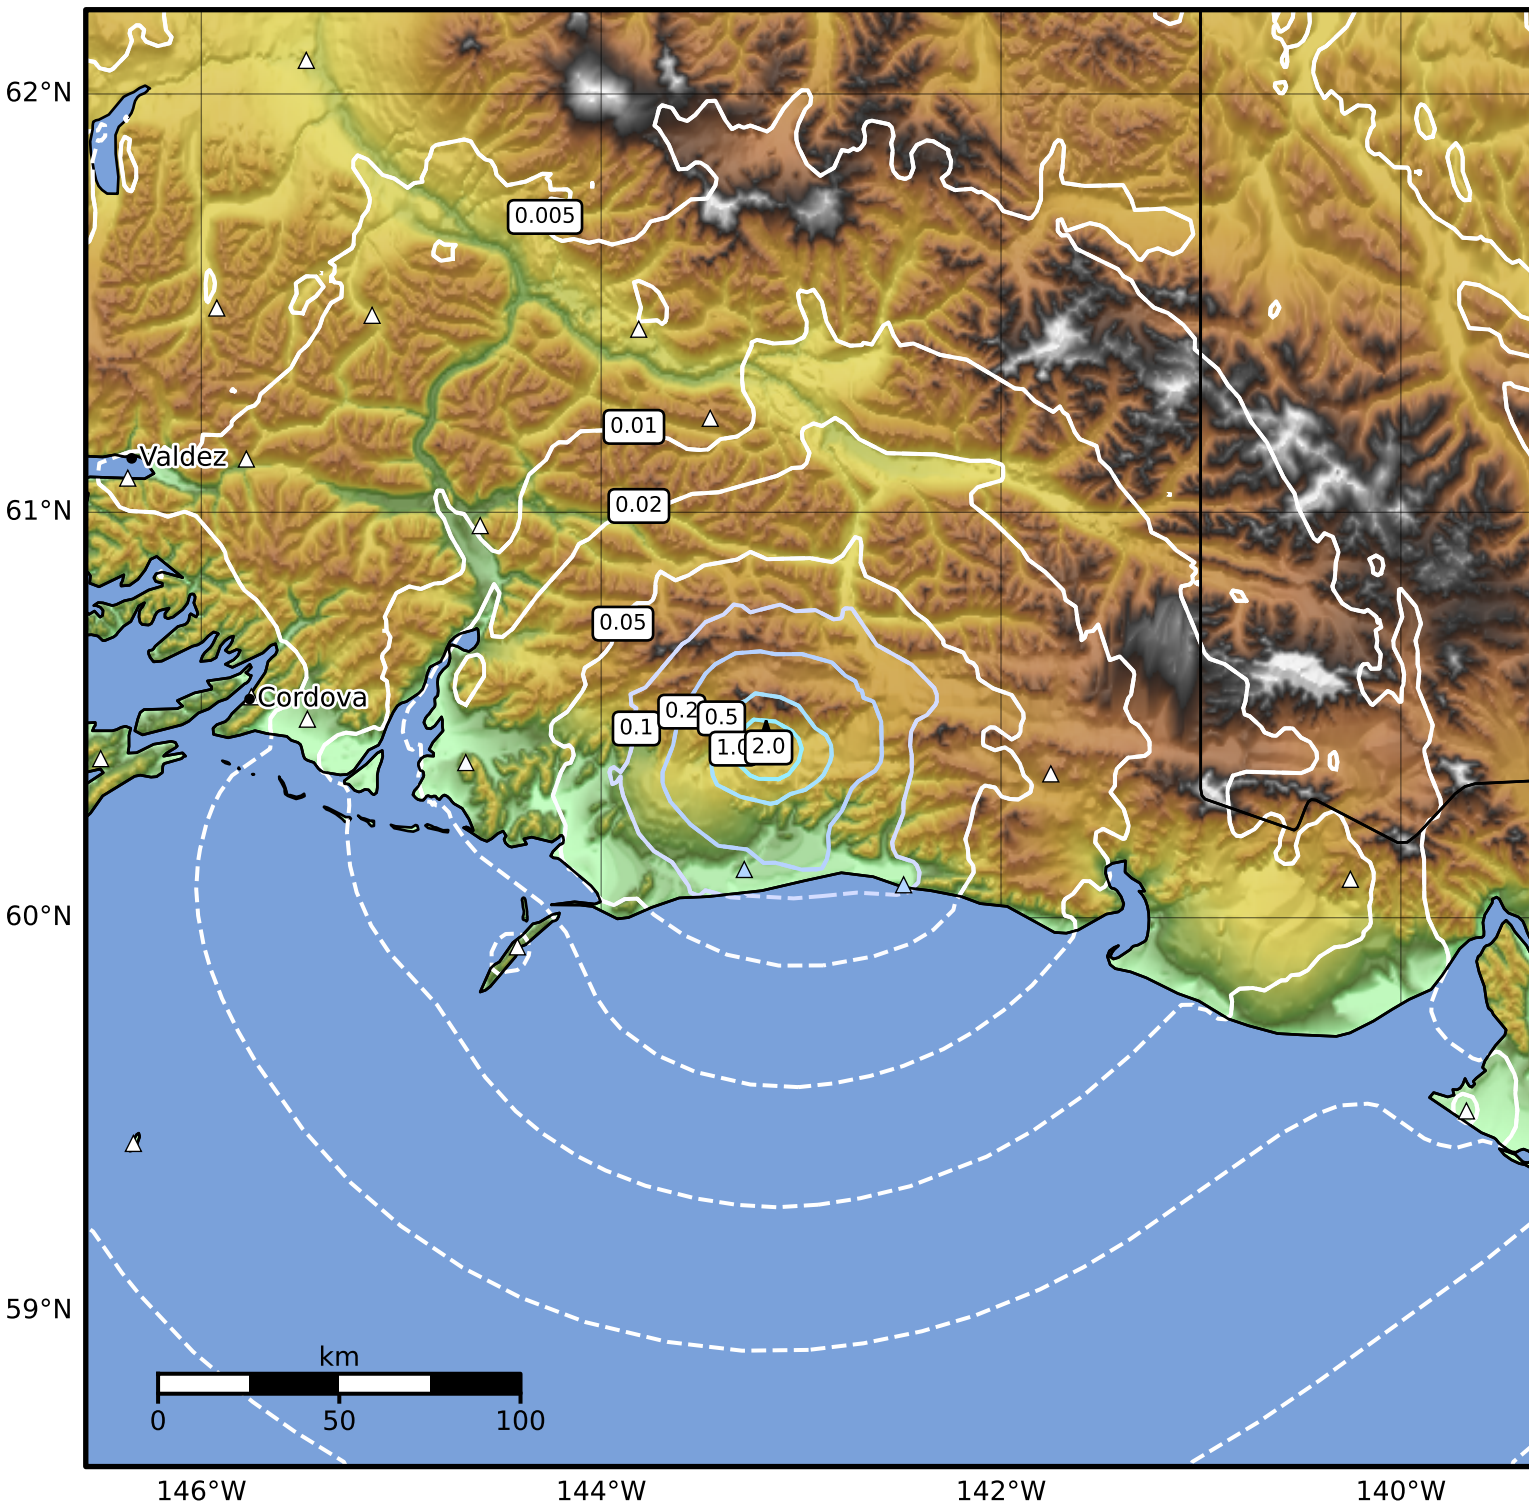

Peak Ground Acceleration Map Alaska Earthquake Center
 ShakeMap: 59 km (37 miles) NW of Cape Yakataga
 Dec 26, 2024 04:52:28 UTC M3.6 N60.44 W143.17 Depth: 8.1km ID:ak024gl3p81j

PGA (%g)	0.1	0.2	0.5	1	2	5	10	20	50	100	200
----------	-----	-----	-----	---	---	---	----	----	----	-----	-----

Scale based on Worden et al. (2012)

Version 2: Processed 2024-12-26T05:53:46Z

△ Seismic Instrument ○ Reported Intensity

★ Epicenter