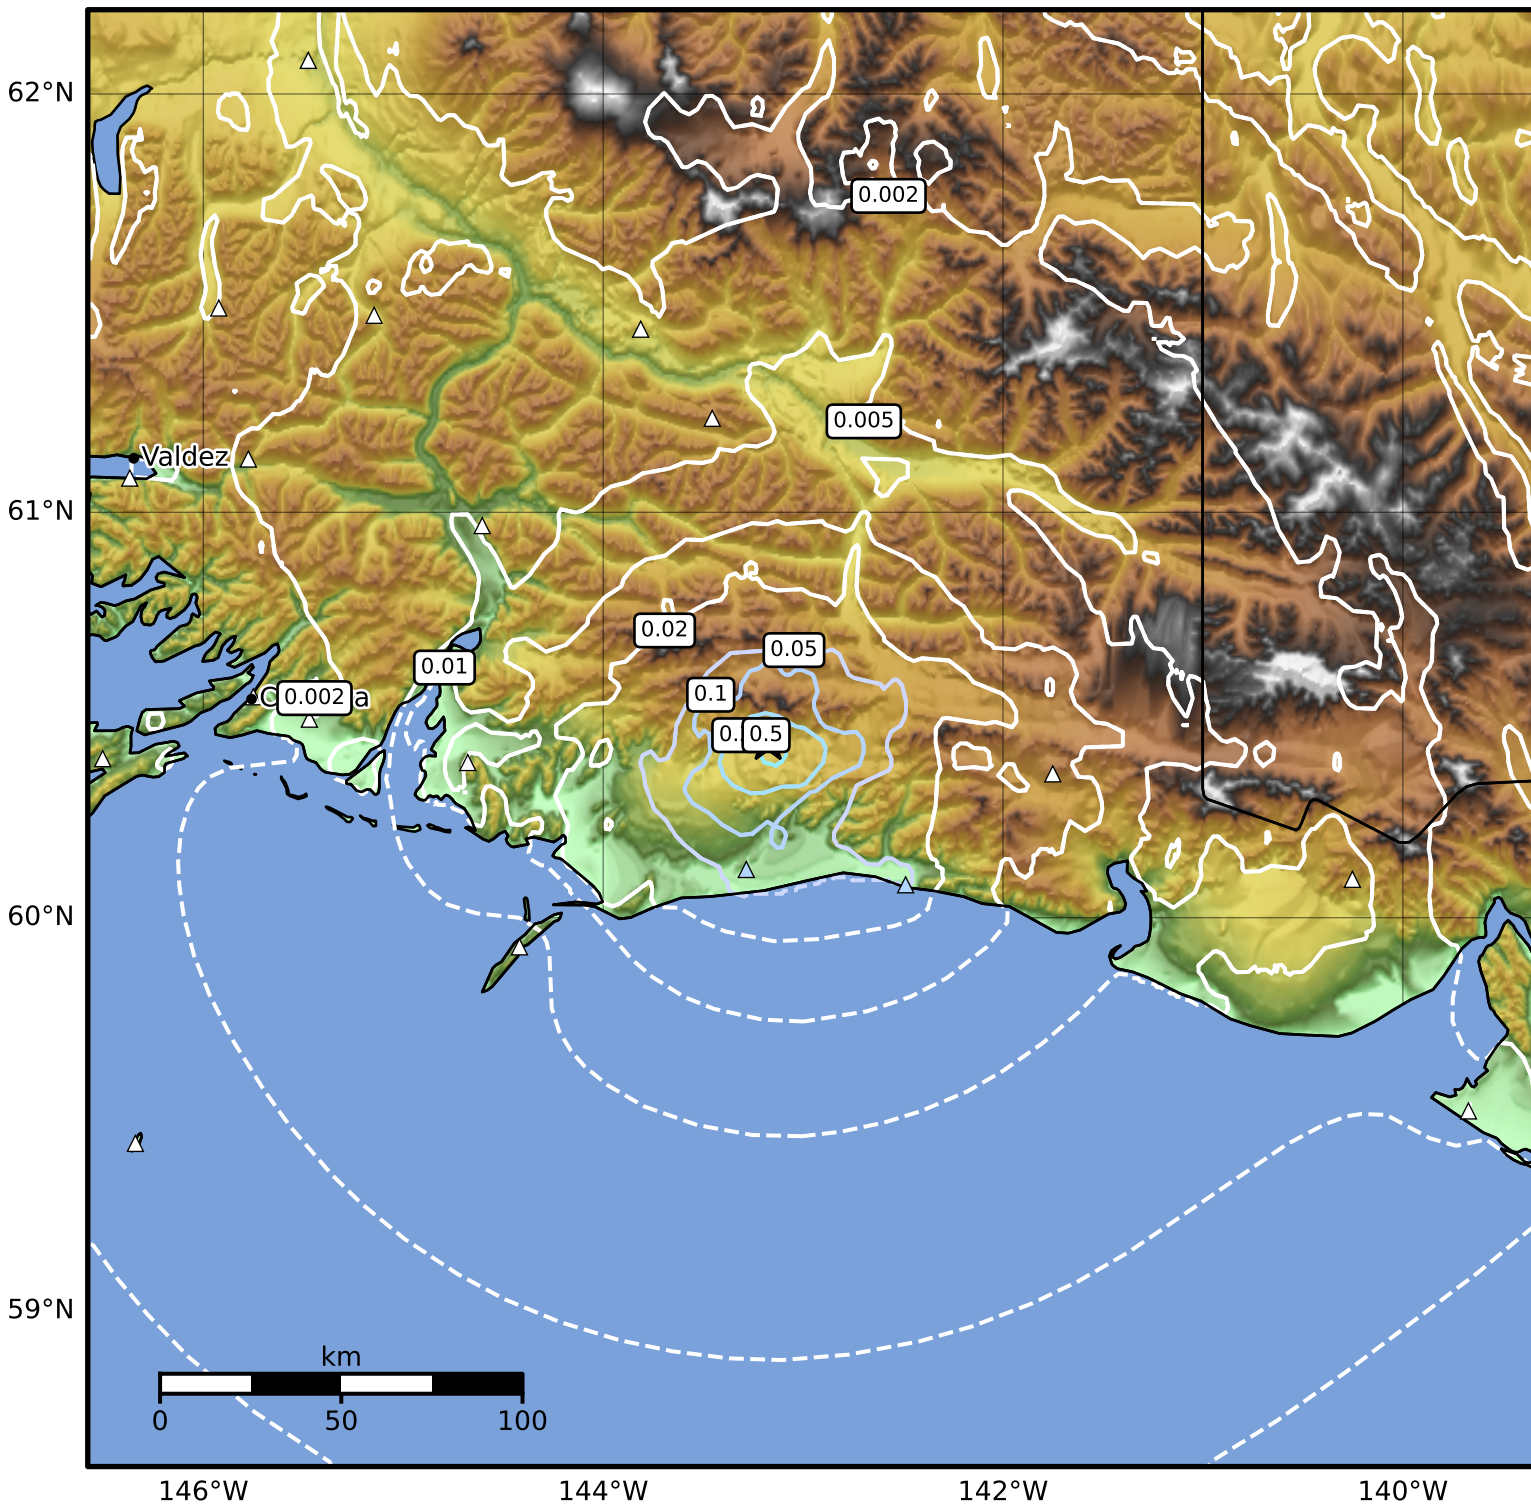

Peak Ground Velocity Map Alaska Earthquake Center  
 ShakeMap: 59 km (37 miles) NW of Cape Yakataga  
 Dec 26, 2024 04:52:28 UTC M3.6 N60.44 W143.17 Depth: 8.1km ID:ak024gl3p81j

PGV (cm/s)	0.1	0.2	0.5	1	2	5	10	20	50	100	200
------------	-----	-----	-----	---	---	---	----	----	----	-----	-----

Scale based on Worden et al. (2012)

Version 2: Processed 2024-12-26T05:53:46Z

△ Seismic Instrument ○ Reported Intensity

★ Epicenter