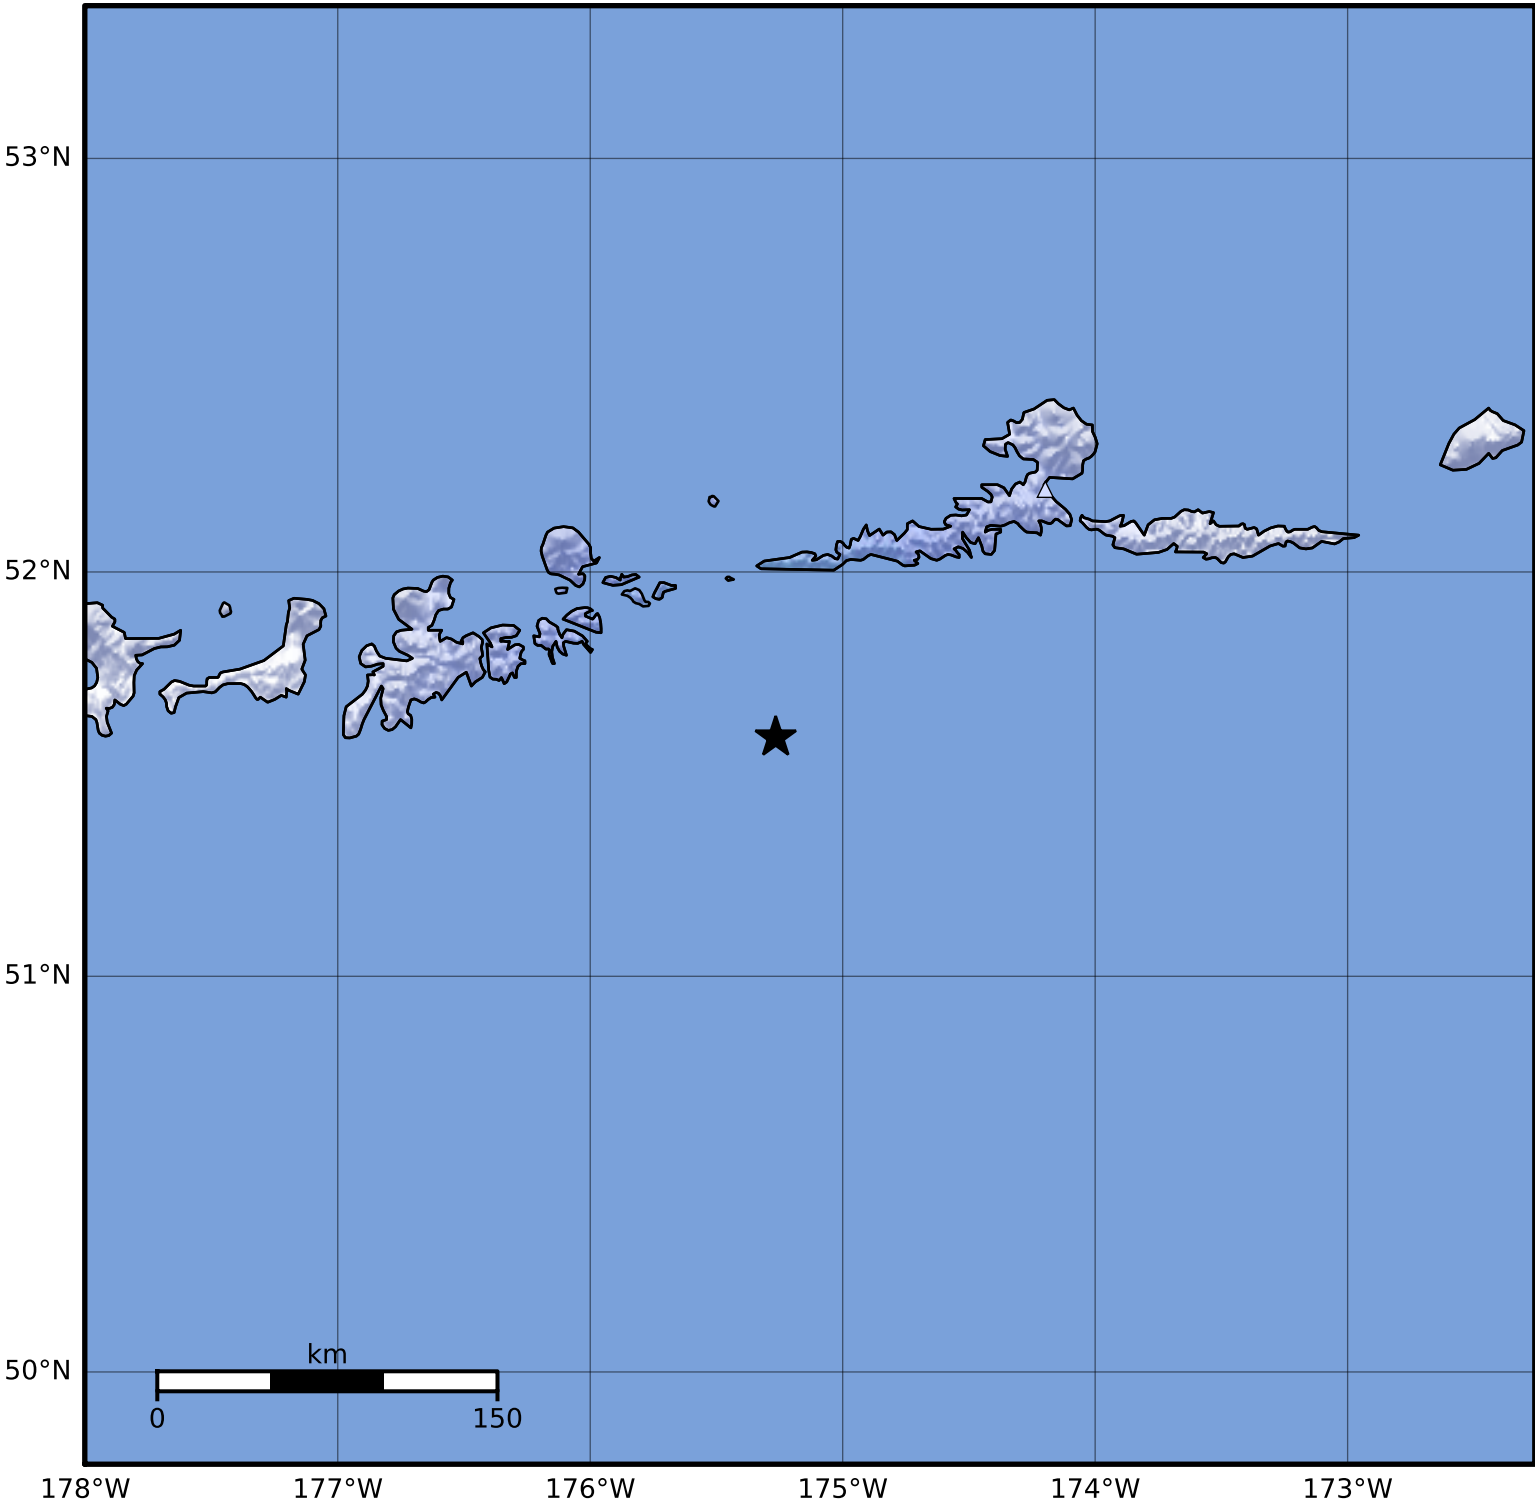

Macroseismic Intensity Map Alaska Earthquake Center
 ShakeMap: 99 km (61 miles) SW of Atka
 Jan 10, 2024 03:57:31 UTC M4.3 N51.59 W175.27 Depth: 13.0km ID:ak024gli2zi

SHAKING	Not felt	Weak	Light	Moderate	Strong	Very strong	Severe	Violent	Extreme
DAMAGE	None	None	None	Very light	Light	Moderate	Moderate/heavy	Heavy	Very heavy
PGA(%g)	<0.0464	0.297	2.76	6.2	11.5	21.5	40.1	74.7	>139
PGV(cm/s)	<0.0215	0.135	1.41	4.65	9.64	20	41.4	85.8	>178
INTENSITY	I	II-III	IV	V	VI	VII	VIII	IX	X+

Scale based on Worden et al. (2012) Version 1: Processed 2024-01-10T04:52:46Z
 △ Seismic Instrument ○ Reported Intensity ★ Epicenter