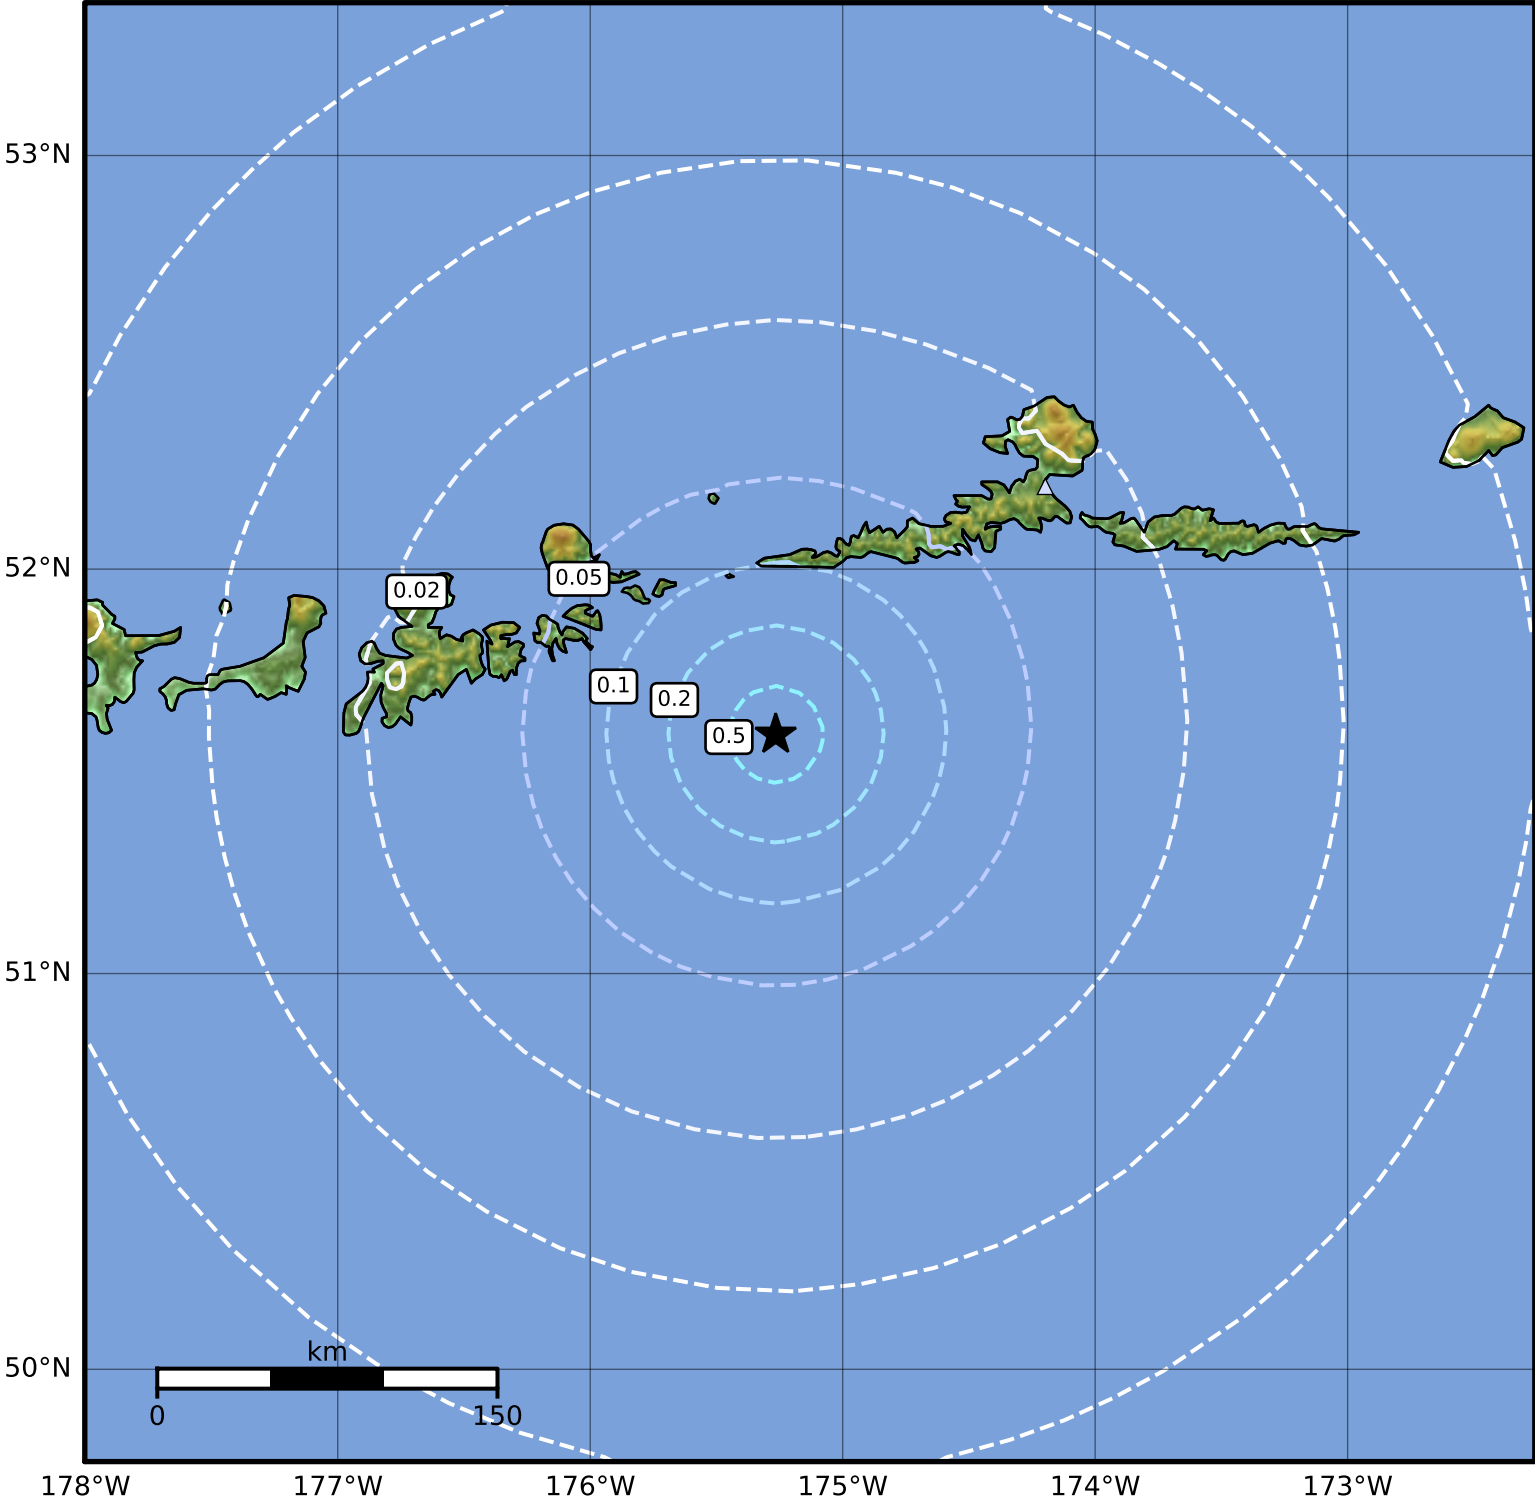

1.0 Second Peak Spectral Acceleration Map Alaska Earthquake Center
 ShakeMap: 99 km (61 miles) SW of Atka
 Jan 10, 2024 03:57:31 UTC M4.3 N51.59 W175.27 Depth: 13.0km ID:ak024gli2zi

SA(1.0) (%g)	0.1	0.2	0.5	1	2	5	10	20	50	100	200
---------------------	------------	------------	------------	----------	----------	----------	-----------	-----------	-----------	------------	------------

Scale based on Worden et al. (2012)

Version 1: Processed 2024-01-10T04:52:46Z

△ Seismic Instrument ○ Reported Intensity

★ Epicenter