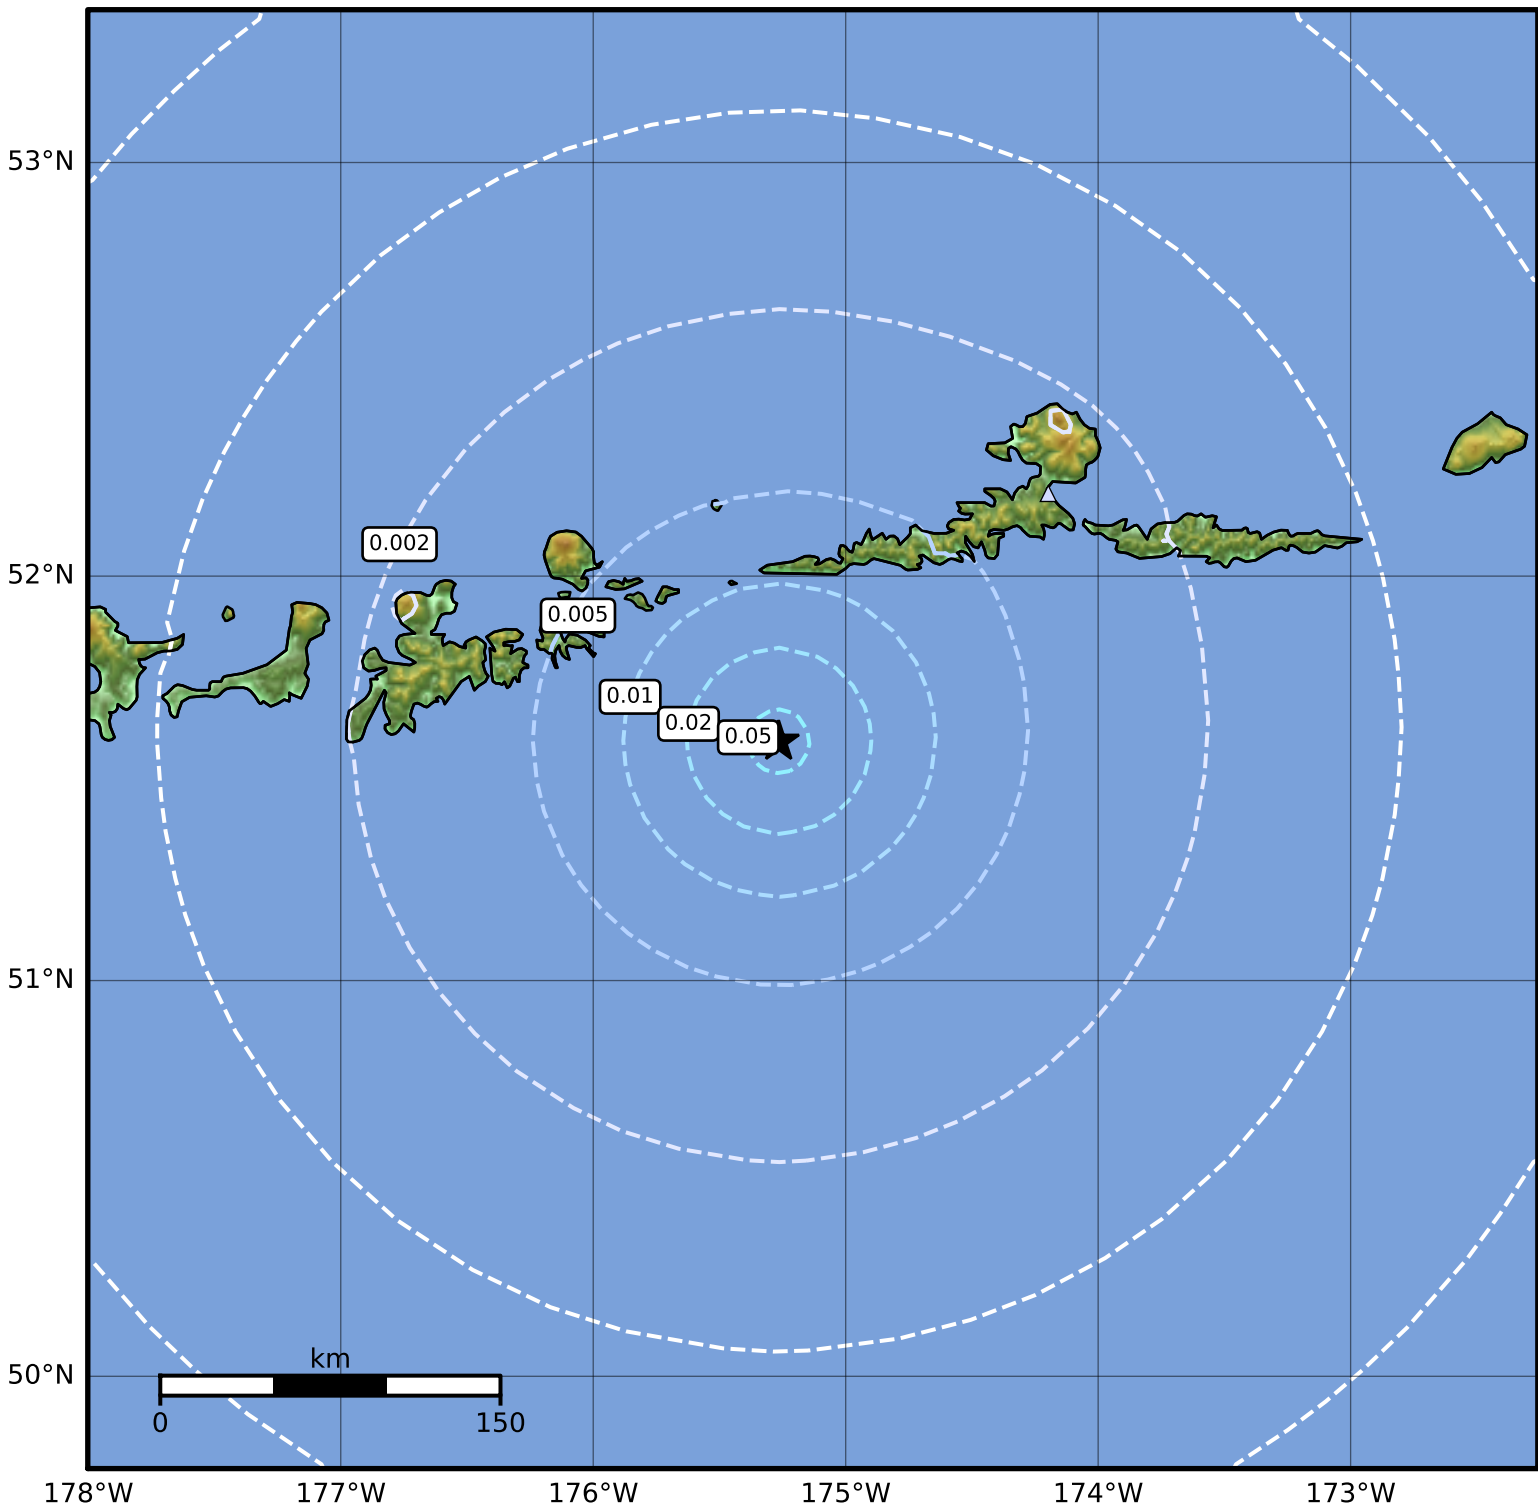

3.0 Second Peak Spectral Acceleration Map Alaska Earthquake Center  
ShakeMap: 99 km (61 miles) SW of Atka  
Jan 10, 2024 03:57:31 UTC M4.3 N51.59 W175.27 Depth: 13.0km ID:ak024gli2zi

Scale based on Worden et al. (2012)

△ Seismic Instrument ○ Reported Intensity

★ Epicenter

Version 1: Processed 2024-01-10T04:52:46Z