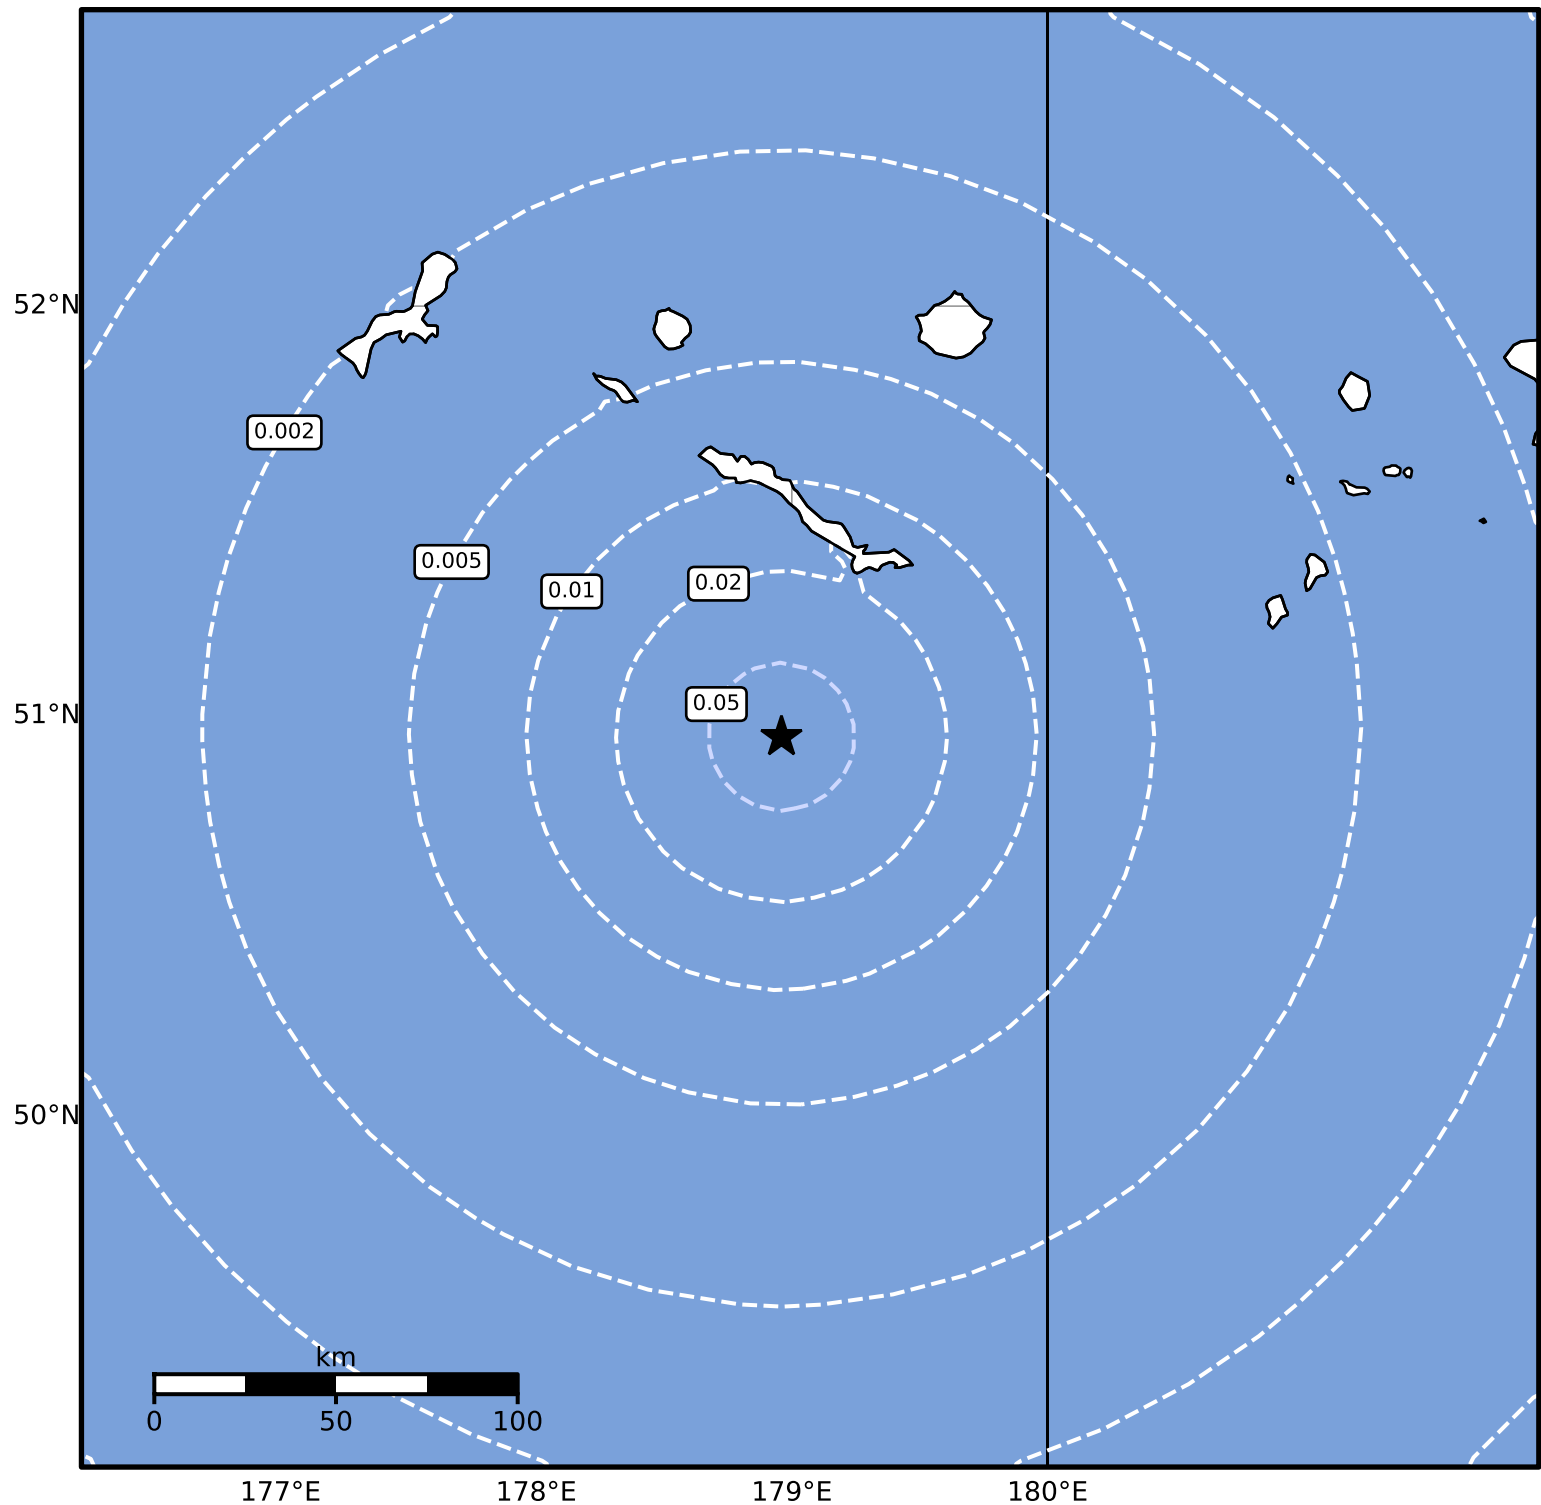

Peak Ground Velocity Map Alaska Earthquake Center  
ShakeMap: 65 km (40 miles) S of Amchitka  
Dec 27, 2024 00:30:04 UTC M3.6 N50.95 E178.96 Depth: 25.1km ID:ak024gmoq2lf

Scale based on Worden et al. (2012)

△ Seismic Instrument ○ Reported Intensity

★ Epicenter

Version 1: Processed 2024-12-27T00:34:32Z