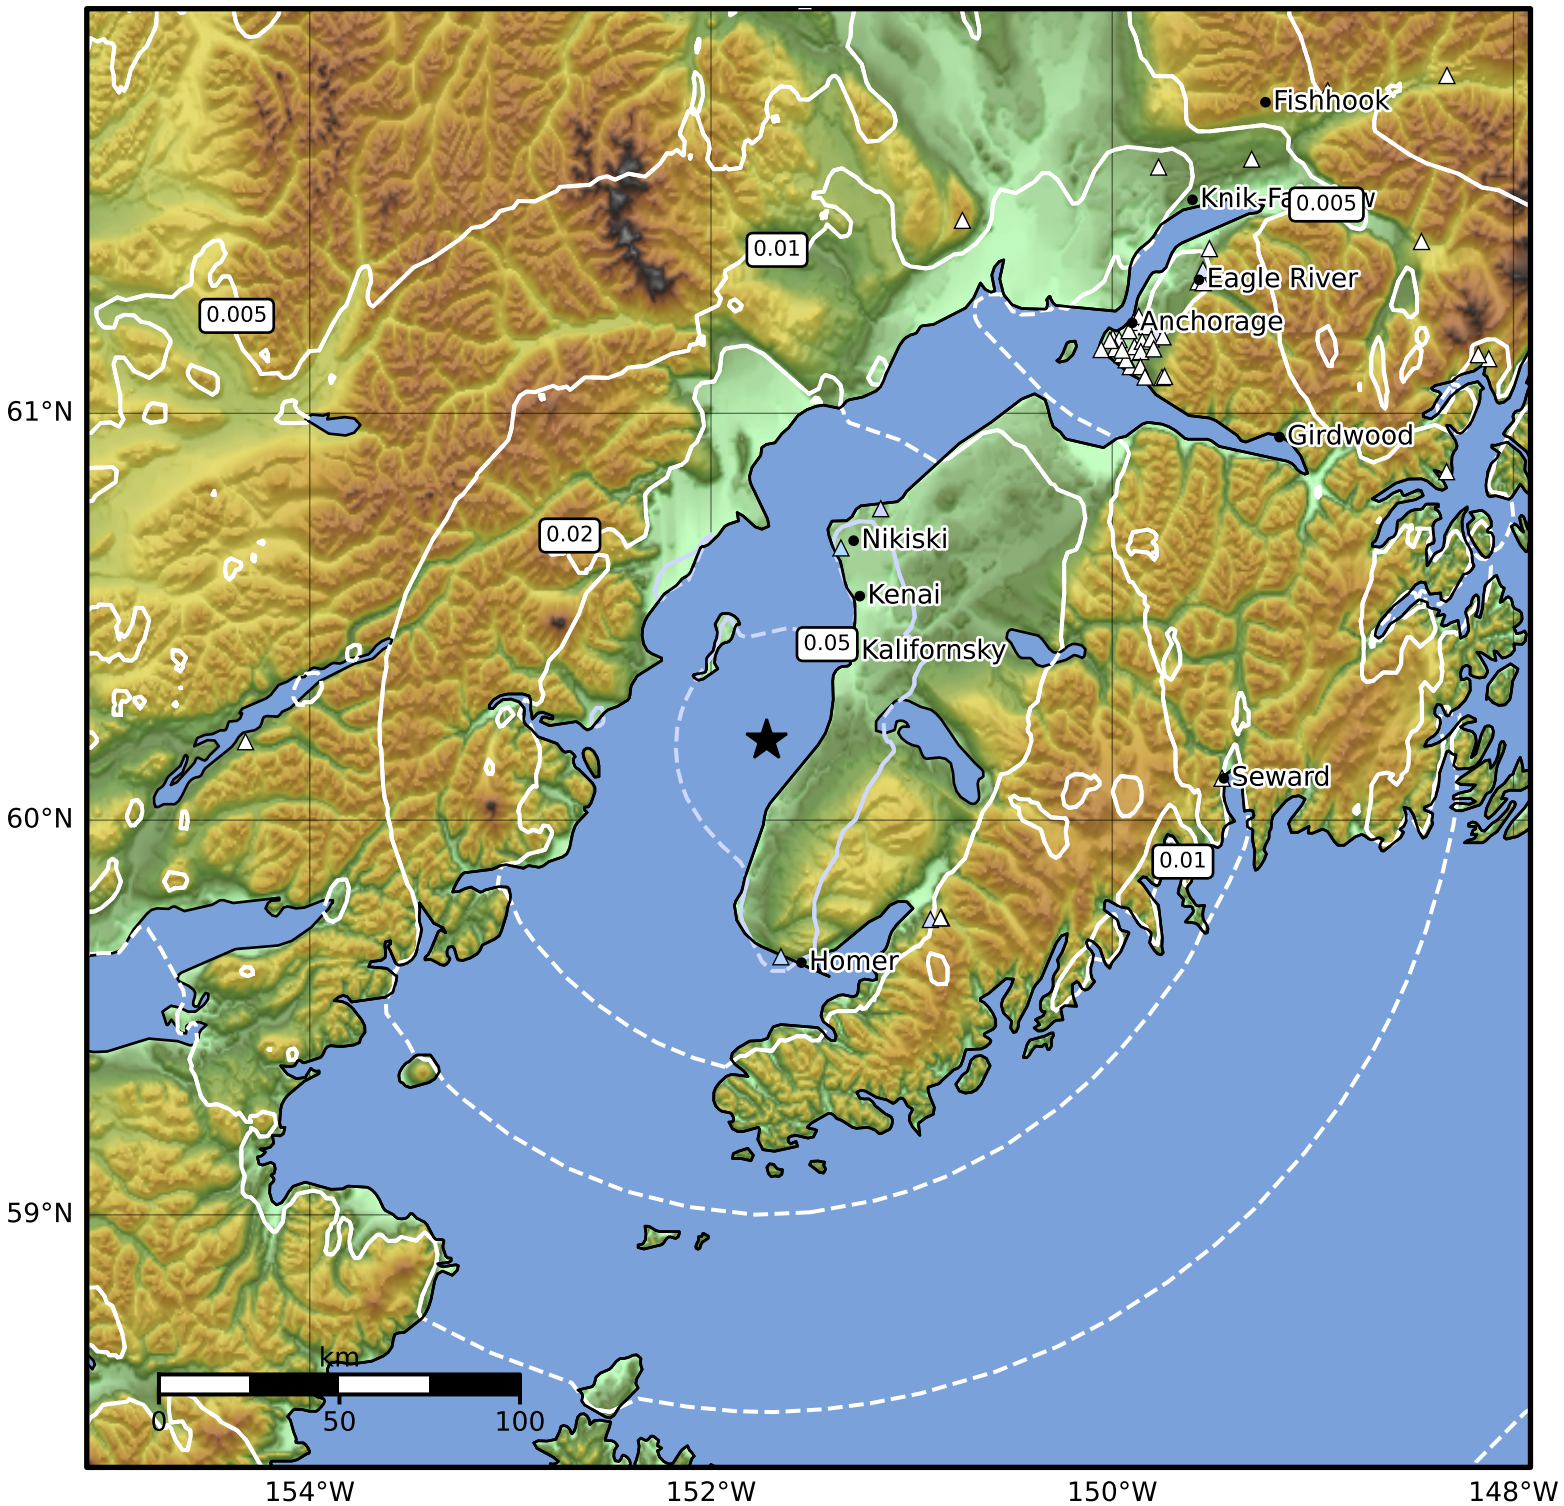

Peak Ground Velocity Map Alaska Earthquake Center
 ShakeMap: 17 km (11 miles) N of Ninilchik
 Dec 27, 2024 07:12:33 UTC M3.7 N60.20 W151.72 Depth: 63.9km ID:ak024gmssb5w

PGV (cm/s)	0.1	0.2	0.5	1	2	5	10	20	50	100	200
------------	-----	-----	-----	---	---	---	----	----	----	-----	-----

Scale based on Worden et al. (2012)

Version 2: Processed 2024-12-27T07:43:32Z

△ Seismic Instrument ○ Reported Intensity

★ Epicenter