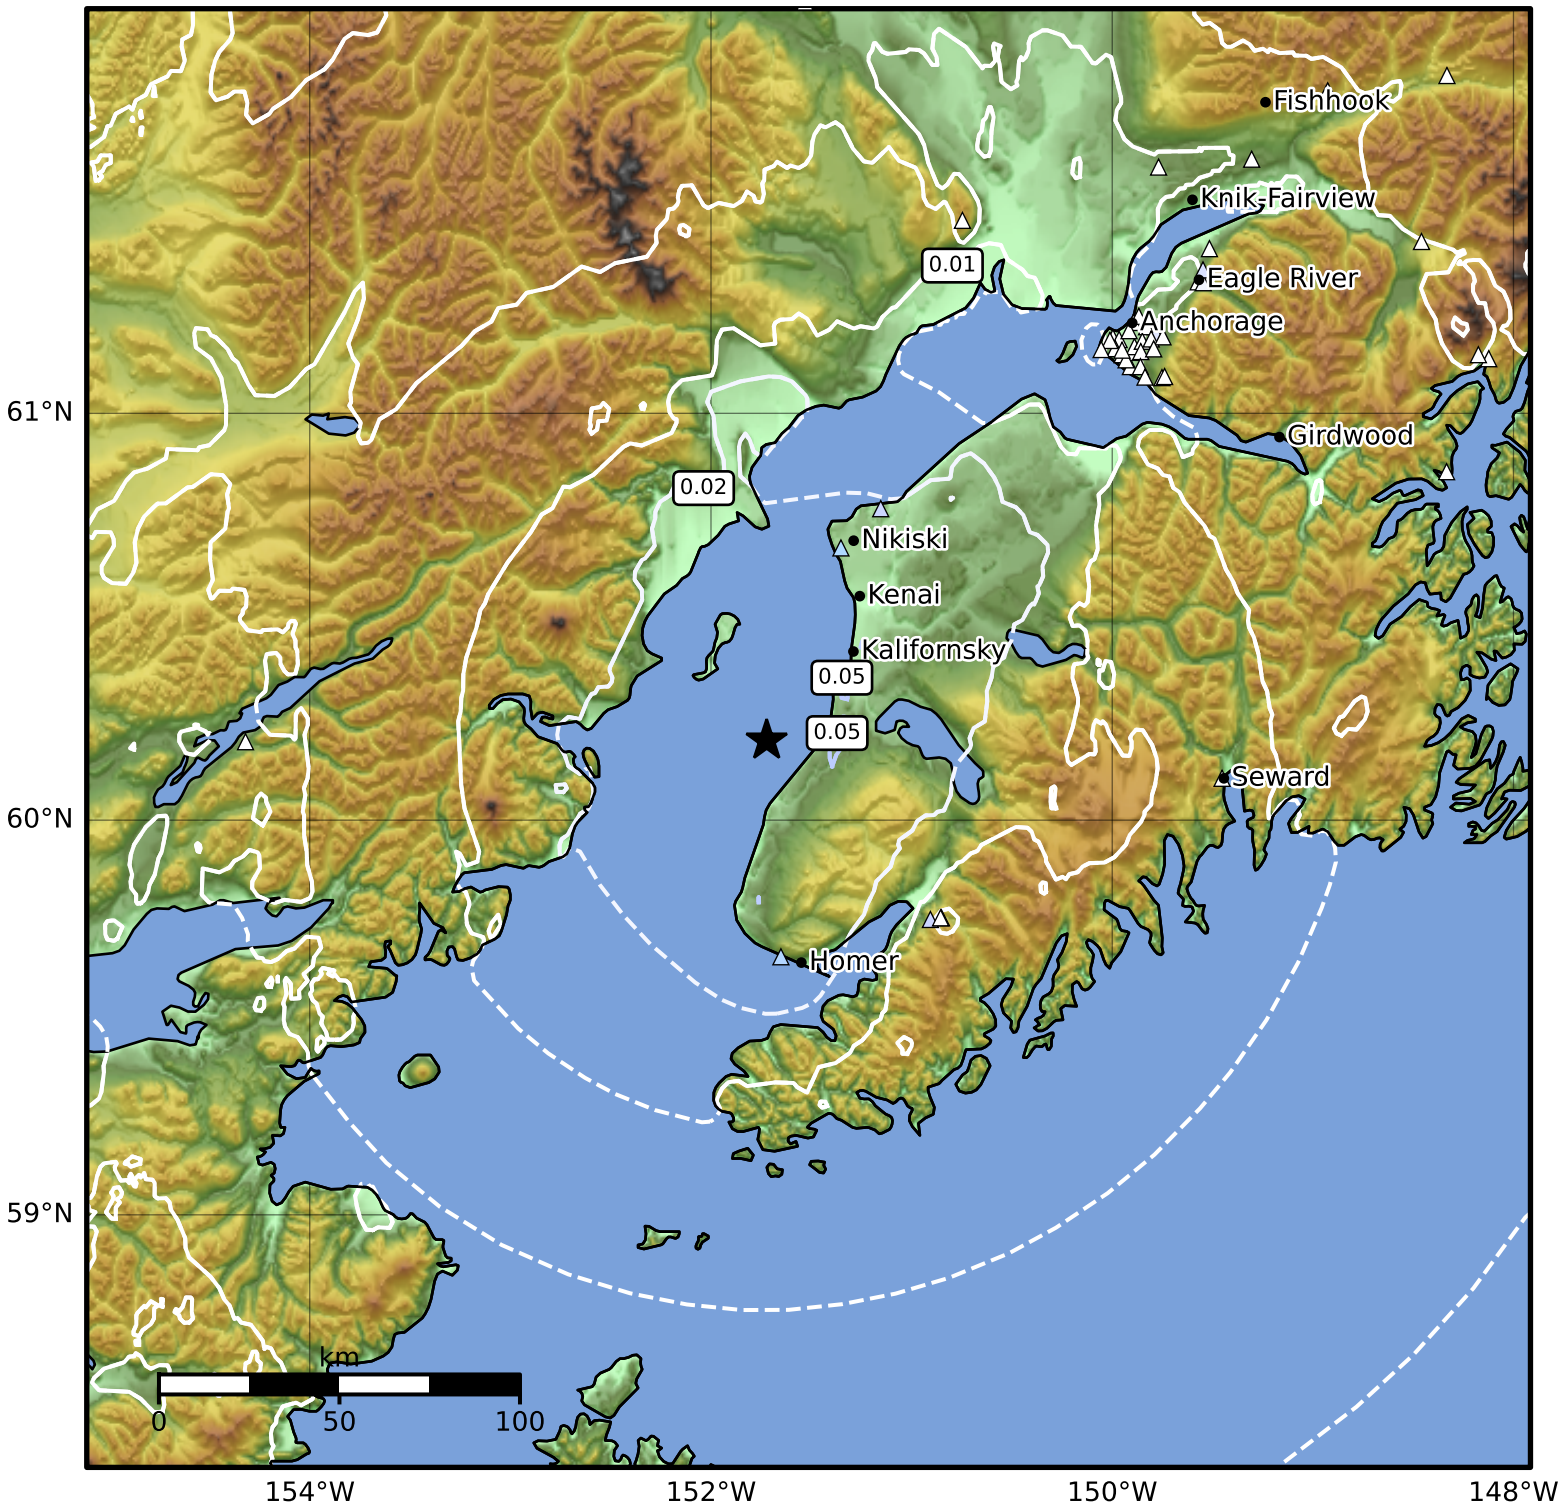

1.0 Second Peak Spectral Acceleration Map Alaska Earthquake Center  
 ShakeMap: 17 km (11 miles) N of Ninilchik  
 Dec 27, 2024 07:12:33 UTC M3.7 N60.20 W151.72 Depth: 63.9km ID:ak024gmssb5w

SA(1.0) (%g)	0.1	0.2	0.5	1	2	5	10	20	50	100	200
--------------	-----	-----	-----	---	---	---	----	----	----	-----	-----

Scale based on Worden et al. (2012)

Version 2: Processed 2024-12-27T07:43:32Z

△ Seismic Instrument ○ Reported Intensity

★ Epicenter