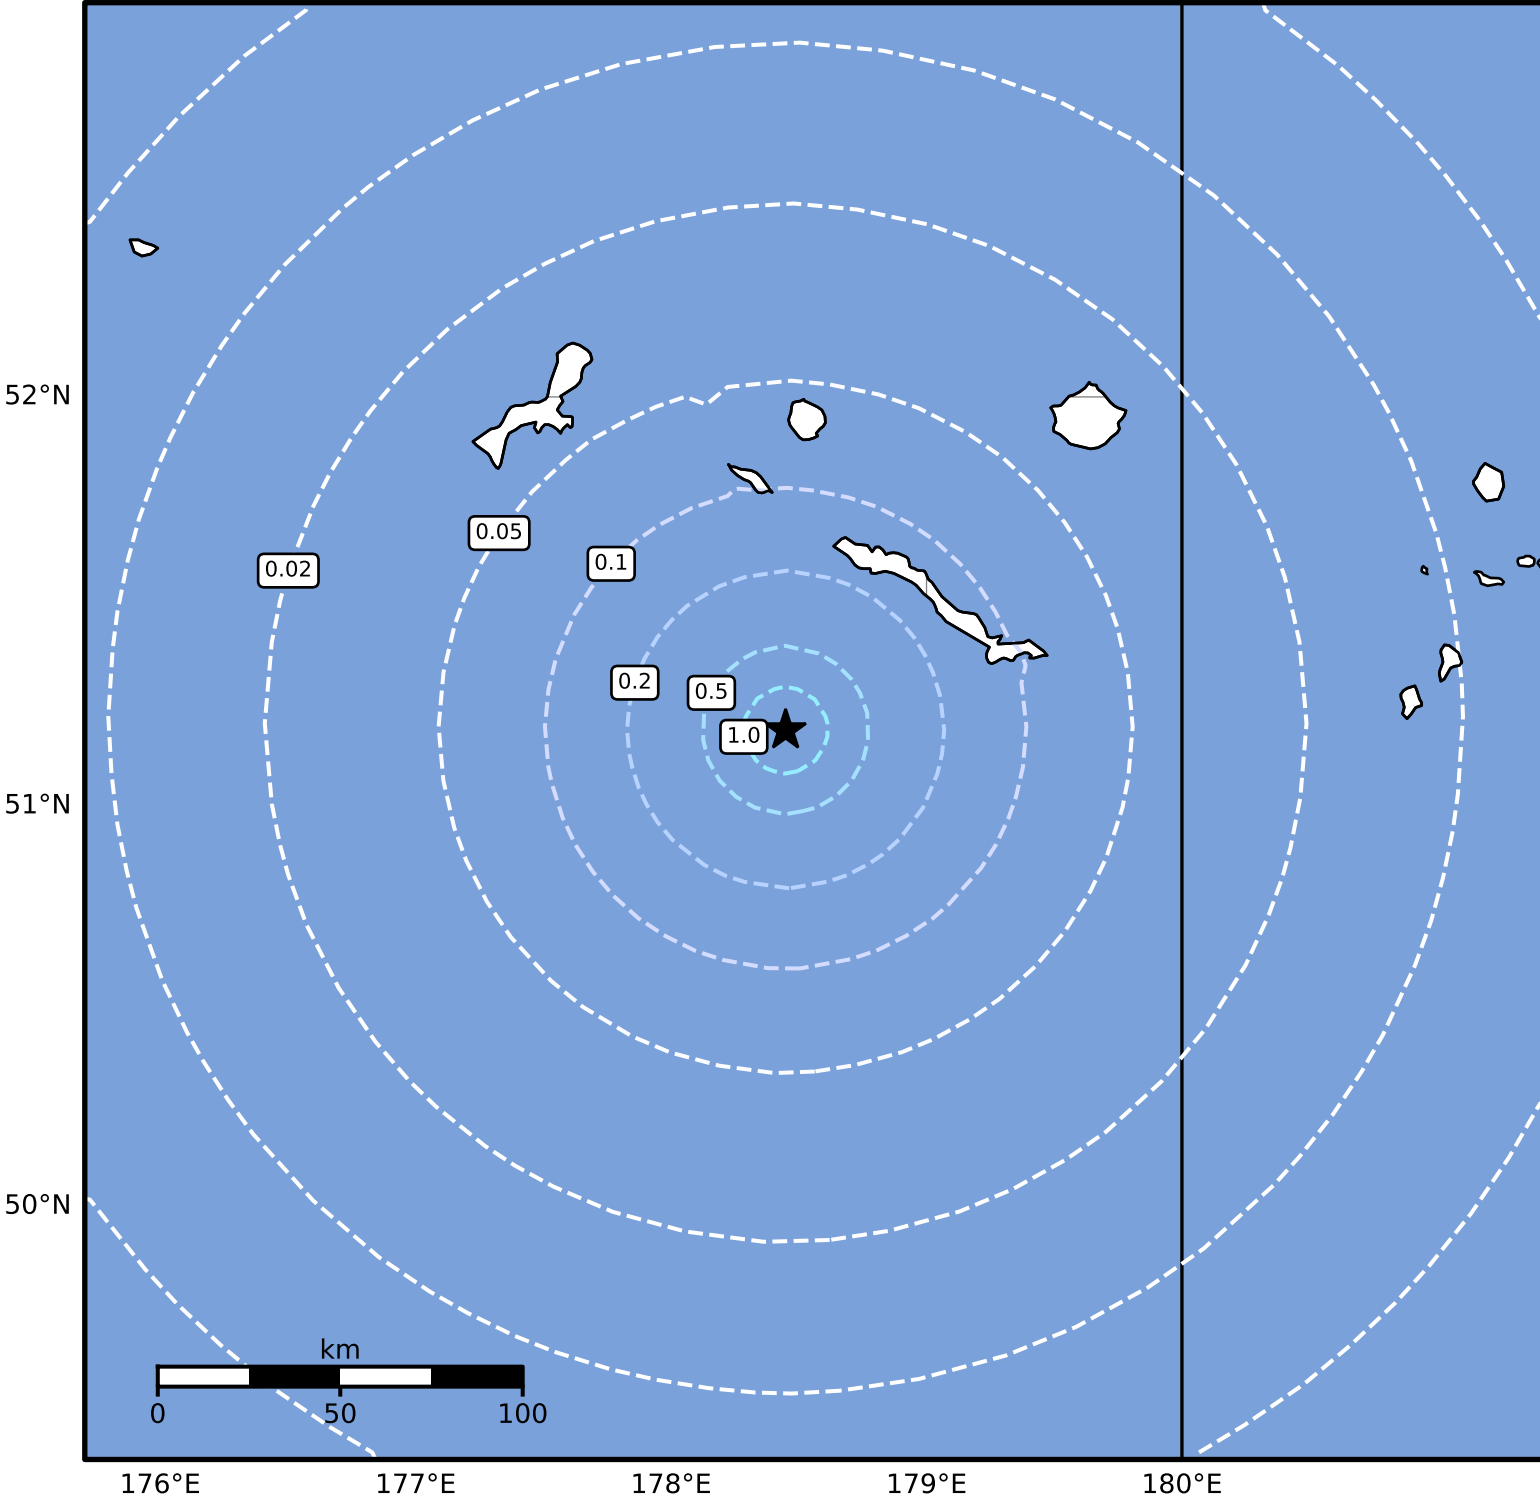

Peak Ground Acceleration Map Alaska Earthquake Center
 ShakeMap: 54 km (34 miles) SW of Amchitka
 Dec 28, 2024 03:26:26 UTC M3.9 N51.19 E178.45 Depth: 13.9km ID:ak024goe0wut

PGA (%g)	0.1	0.2	0.5	1	2	5	10	20	50	100	200

Scale based on Worden et al. (2012)

Version 2: Processed 2024-12-28T06:32:00Z

△ Seismic Instrument ○ Reported Intensity

★ Epicenter