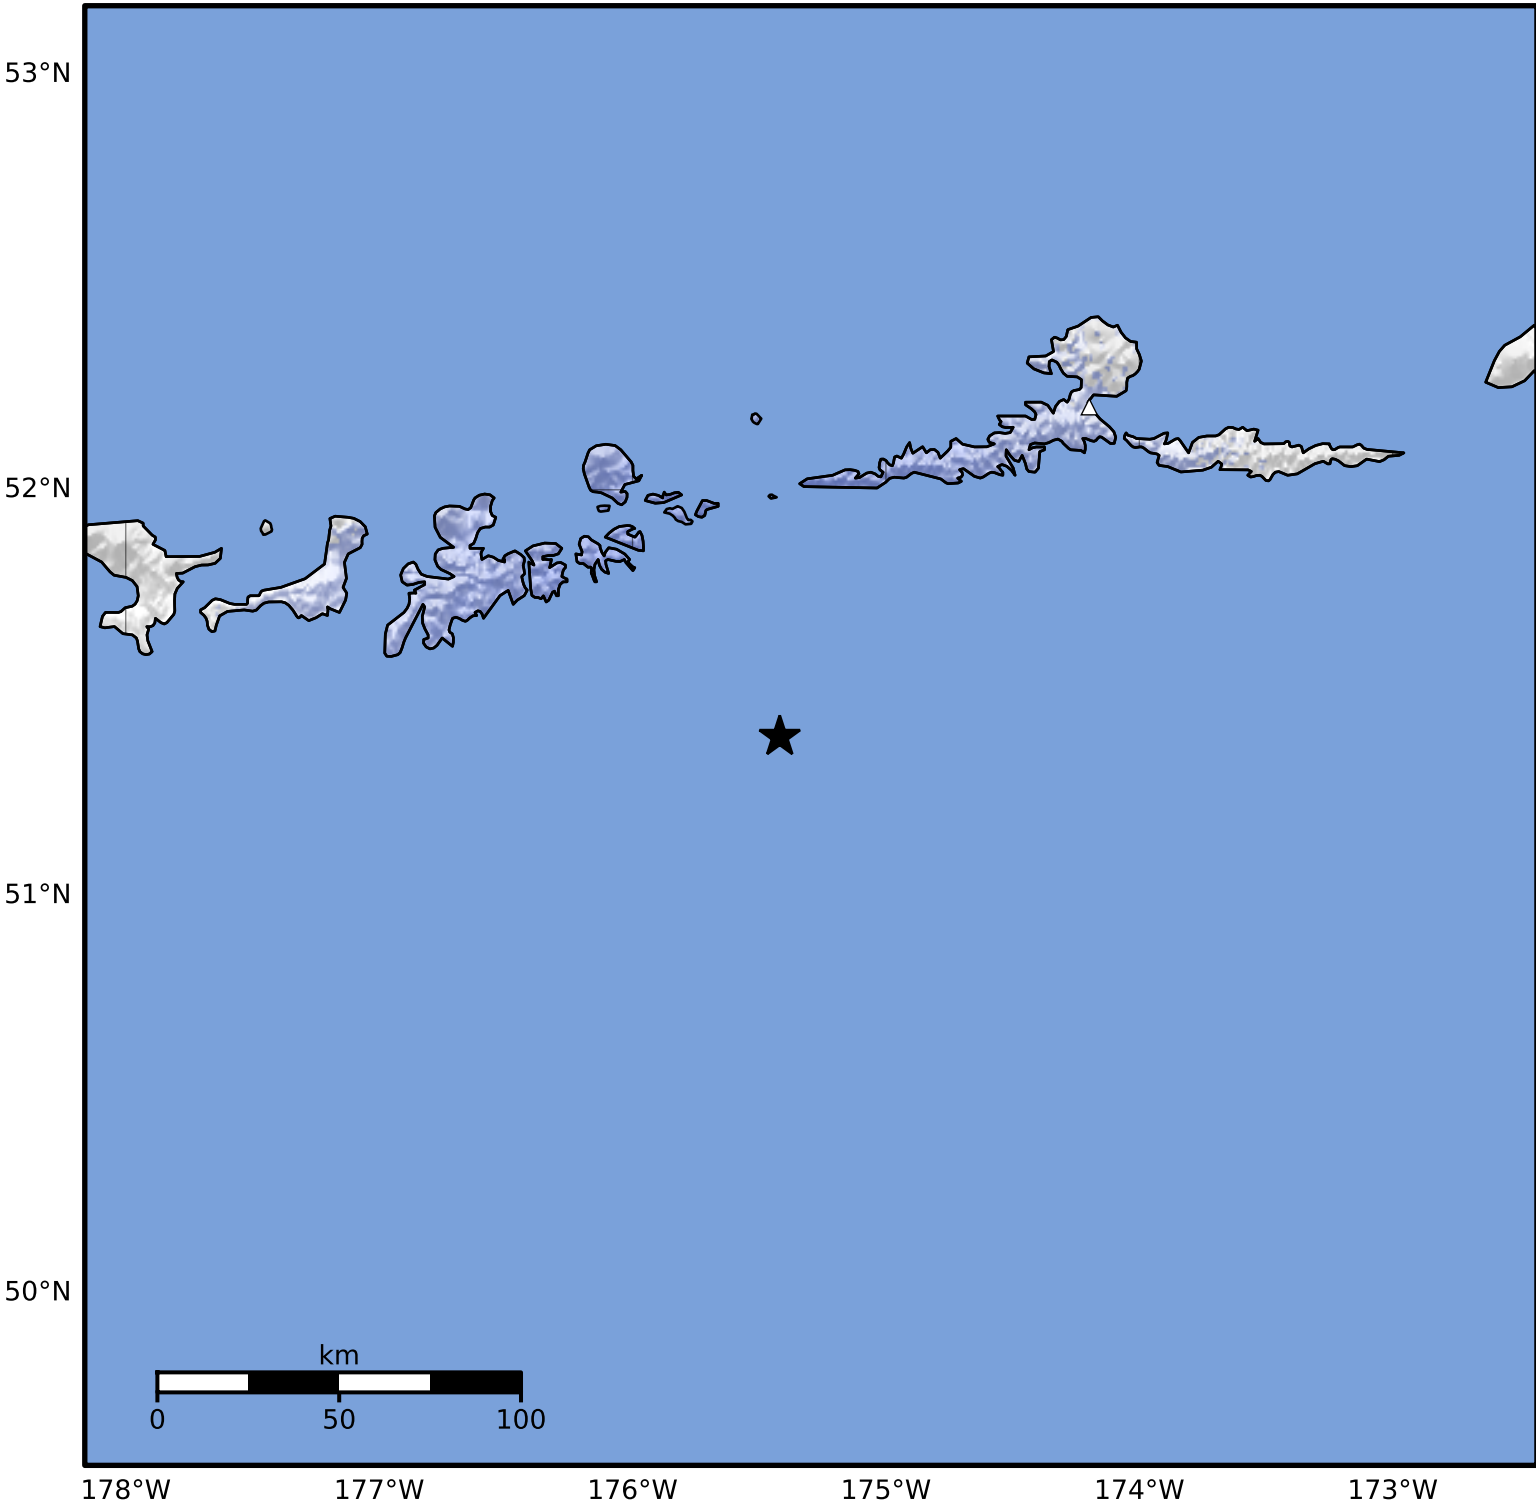

Macroseismic Intensity Map Alaska Earthquake Center
 ShakeMap: 101 km (63 miles) ESE of Adak
 Dec 29, 2024 07:47:36 UTC M4.1 N51.39 W175.42 Depth: 29.4km ID:ak024gq42iid

SHAKING	Not felt	Weak	Light	Moderate	Strong	Very strong	Severe	Violent	Extreme
DAMAGE	None	None	None	Very light	Light	Moderate	Moderate/heavy	Heavy	Very heavy
PGA(%g)	<0.0464	0.297	2.76	6.2	11.5	21.5	40.1	74.7	>139
PGV(cm/s)	<0.0215	0.135	1.41	4.65	9.64	20	41.4	85.8	>178
INTENSITY	I	II-III	IV	V	VI	VII	VIII	IX	X+

Scale based on Worden et al. (2012) Version 2: Processed 2024-12-29T08:21:24Z
 Δ Seismic Instrument ○ Reported Intensity ★ Epicenter