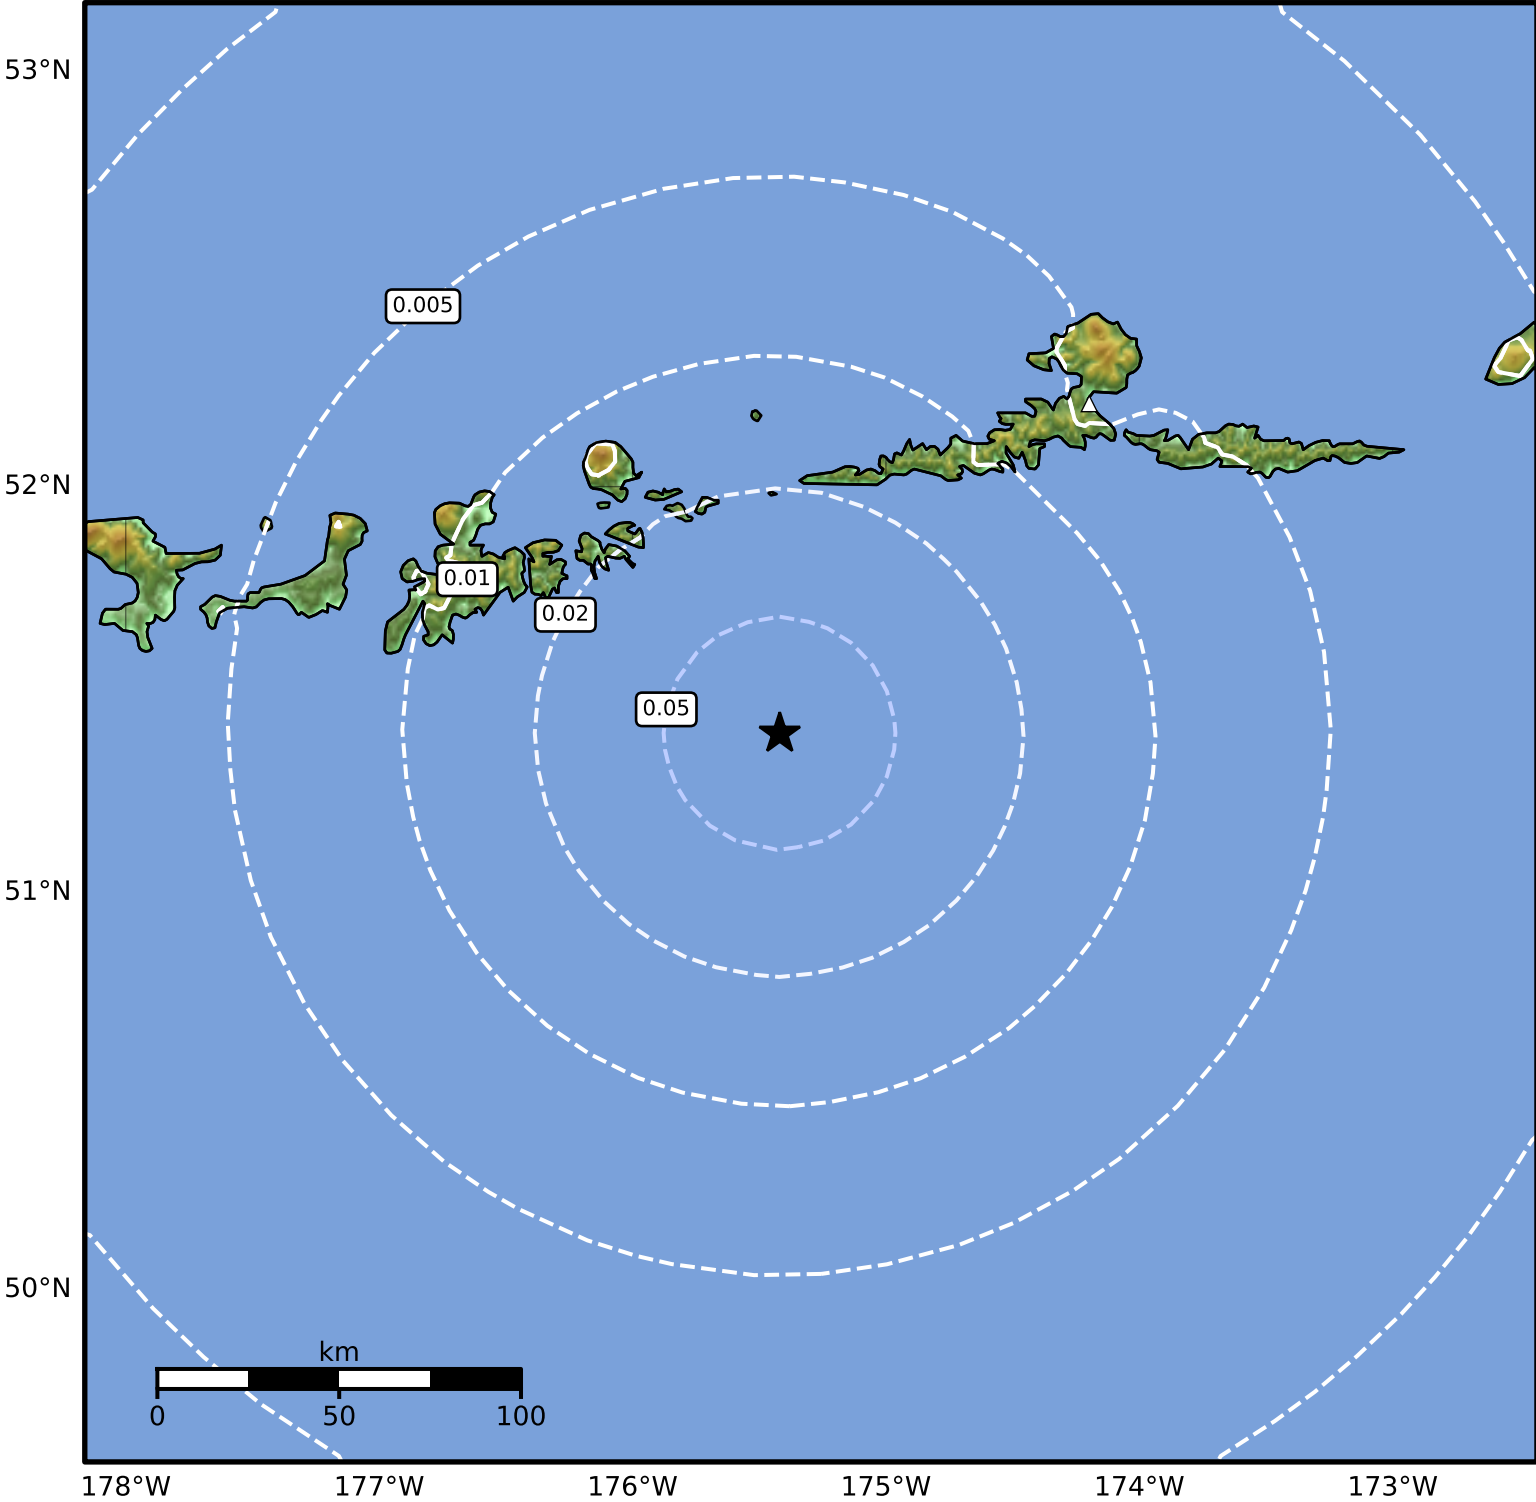

1.0 Second Peak Spectral Acceleration Map Alaska Earthquake Center
 ShakeMap: 101 km (63 miles) ESE of Adak
 Dec 29, 2024 07:47:36 UTC M4.1 N51.39 W175.42 Depth: 29.4km ID:ak024gq42iid

SA(1.0) (%g)	0.1	0.2	0.5	1	2	5	10	20	50	100	200
---------------------	------------	------------	------------	----------	----------	----------	-----------	-----------	-----------	------------	------------

Scale based on Worden et al. (2012)

Version 2: Processed 2024-12-29T08:21:24Z

△ Seismic Instrument ○ Reported Intensity

★ Epicenter