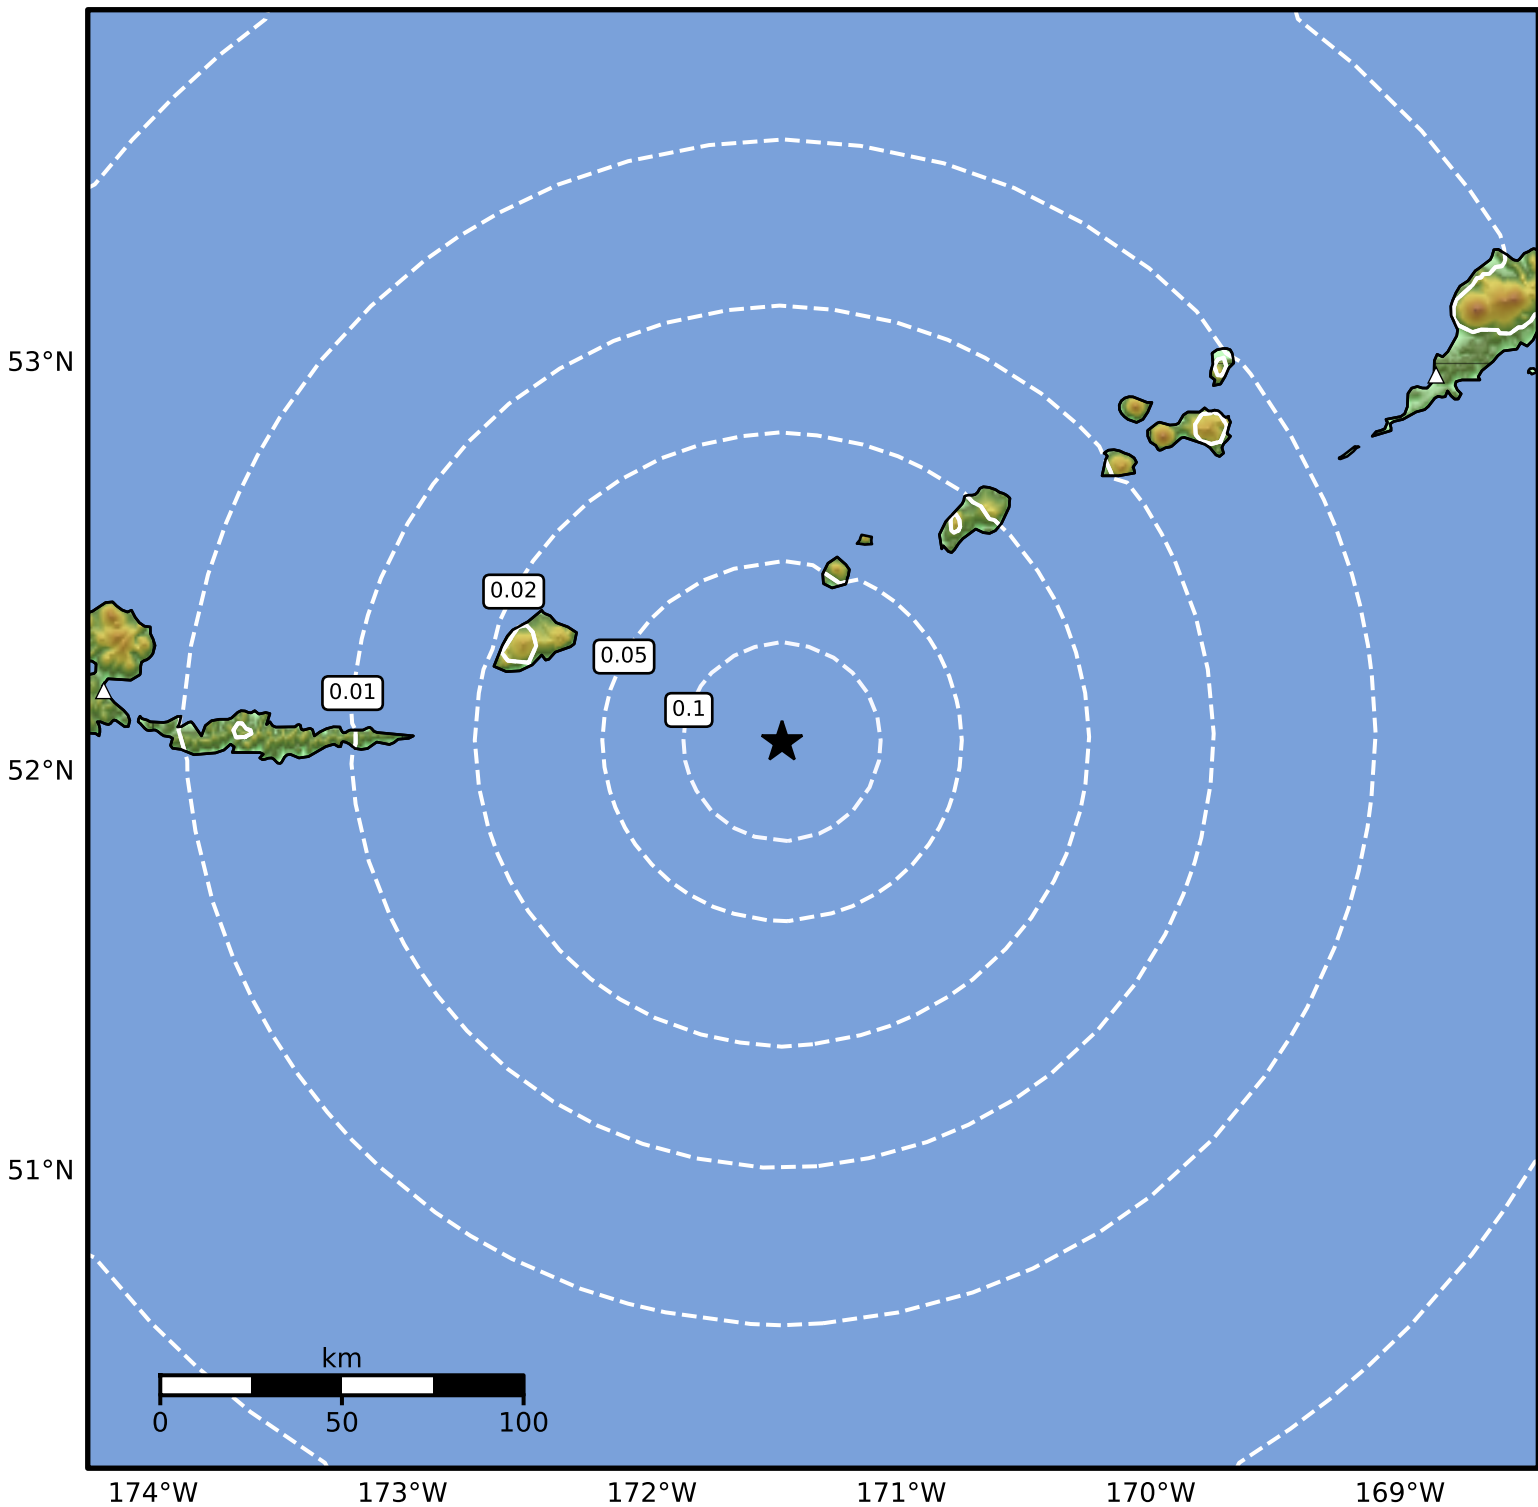

0.3 Second Peak Spectral Acceleration Map Alaska Earthquake Center  
ShakeMap: 47 km (29 miles) SE of Amukta Pass  
Dec 29, 2024 10:44:00 UTC M3.5 N52.07 W171.48 Depth: 32.1km ID:ak024gq5u577

<b>SA(0.3) (%g)</b>	<b>0.1</b>	<b>0.2</b>	<b>0.5</b>	<b>1</b>	<b>2</b>	<b>5</b>	<b>10</b>	<b>20</b>	<b>50</b>	<b>100</b>	<b>200</b>
---------------------	------------	------------	------------	----------	----------	----------	-----------	-----------	-----------	------------	------------

Scale based on Worden et al. (2012)

Version 1: Processed 2024-12-29T19:51:57Z

△ Seismic Instrument ○ Reported Intensity

★ Epicenter