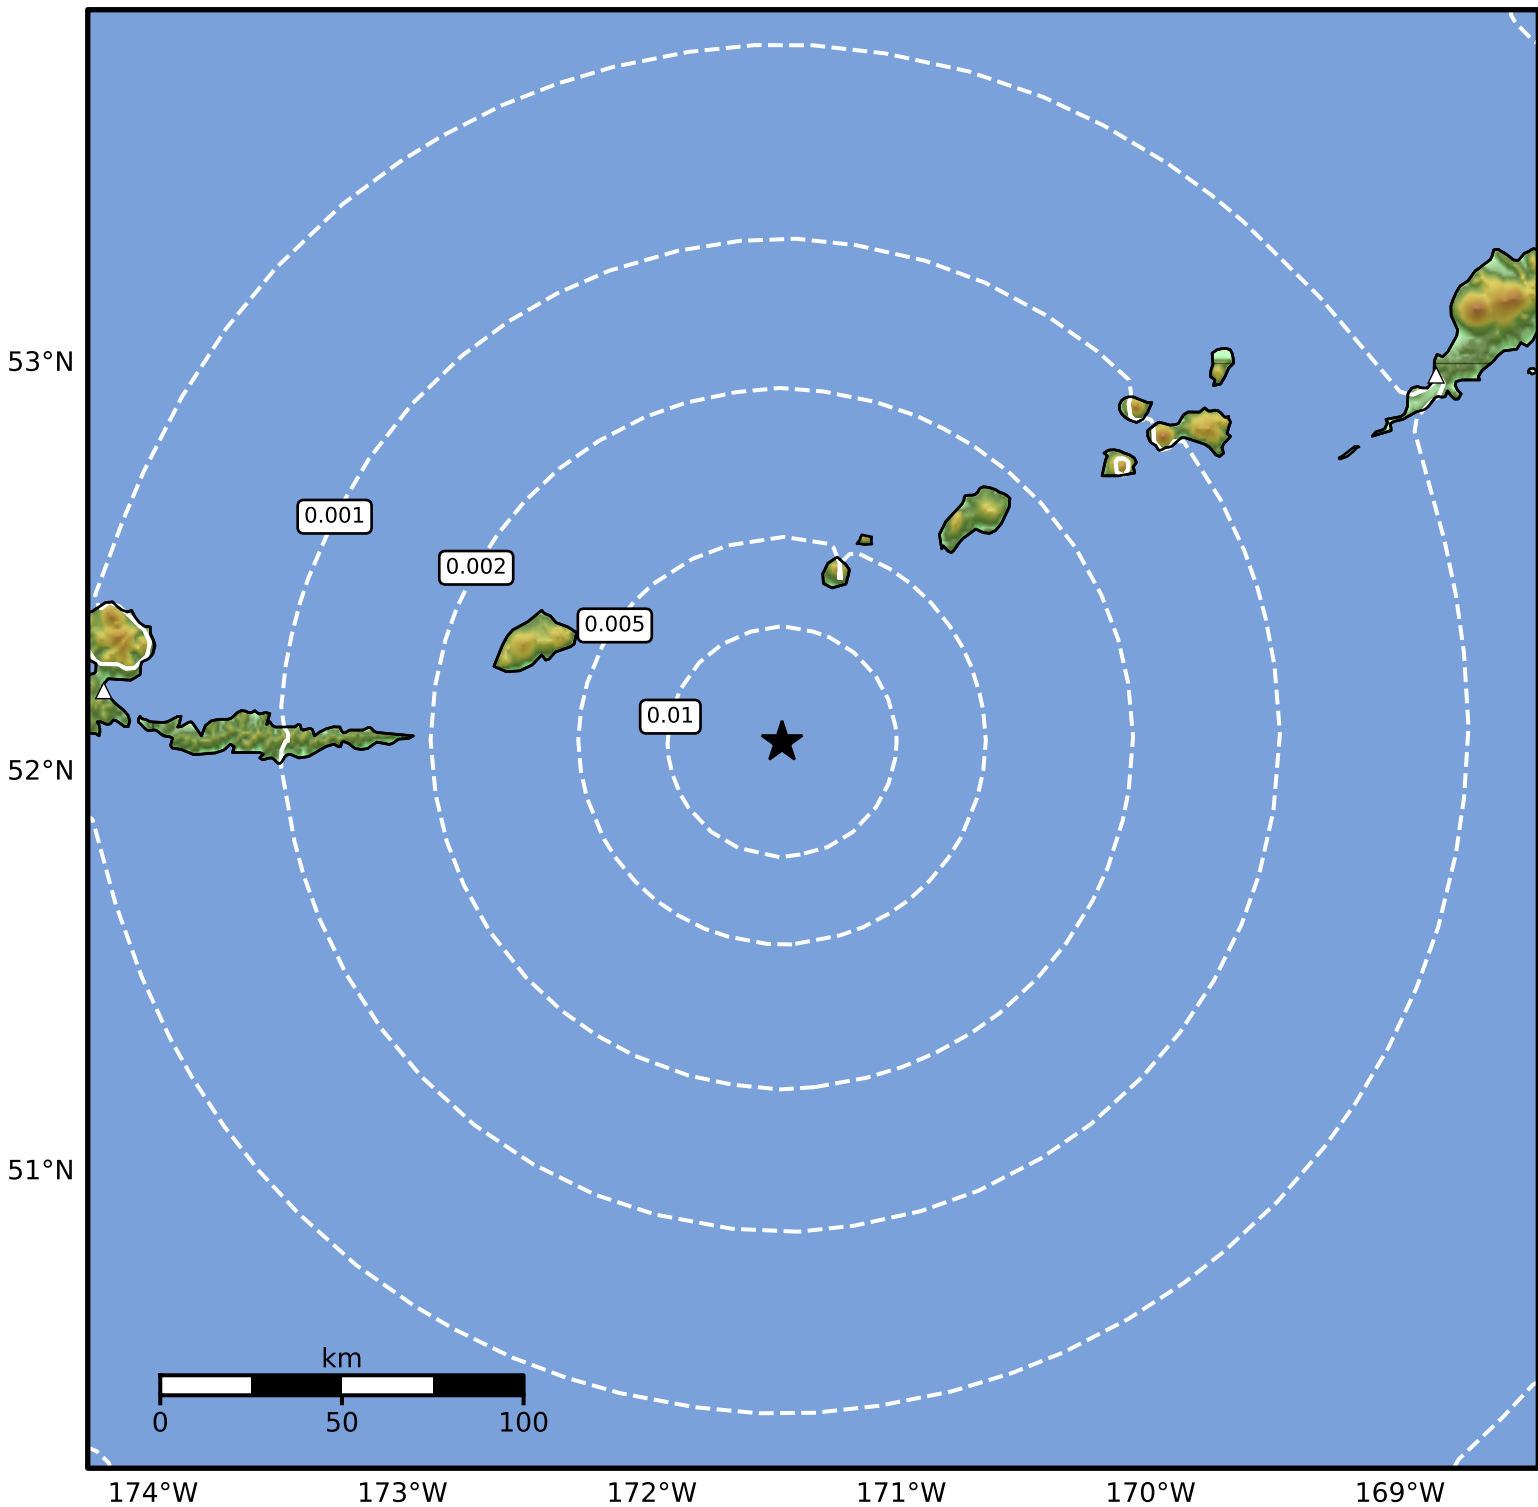

1.0 Second Peak Spectral Acceleration Map Alaska Earthquake Center  
ShakeMap: 47 km (29 miles) SE of Amukta Pass  
Dec 29, 2024 10:44:00 UTC M3.5 N52.07 W171.48 Depth: 32.1km ID:ak024gq5u577

<b>SA(1.0) (%g)</b>	<b>0.1</b>	<b>0.2</b>	<b>0.5</b>	<b>1</b>	<b>2</b>	<b>5</b>	<b>10</b>	<b>20</b>	<b>50</b>	<b>100</b>	<b>200</b>
---------------------	------------	------------	------------	----------	----------	----------	-----------	-----------	-----------	------------	------------

Scale based on Worden et al. (2012)

Version 1: Processed 2024-12-29T19:51:57Z

△ Seismic Instrument ○ Reported Intensity

★ Epicenter