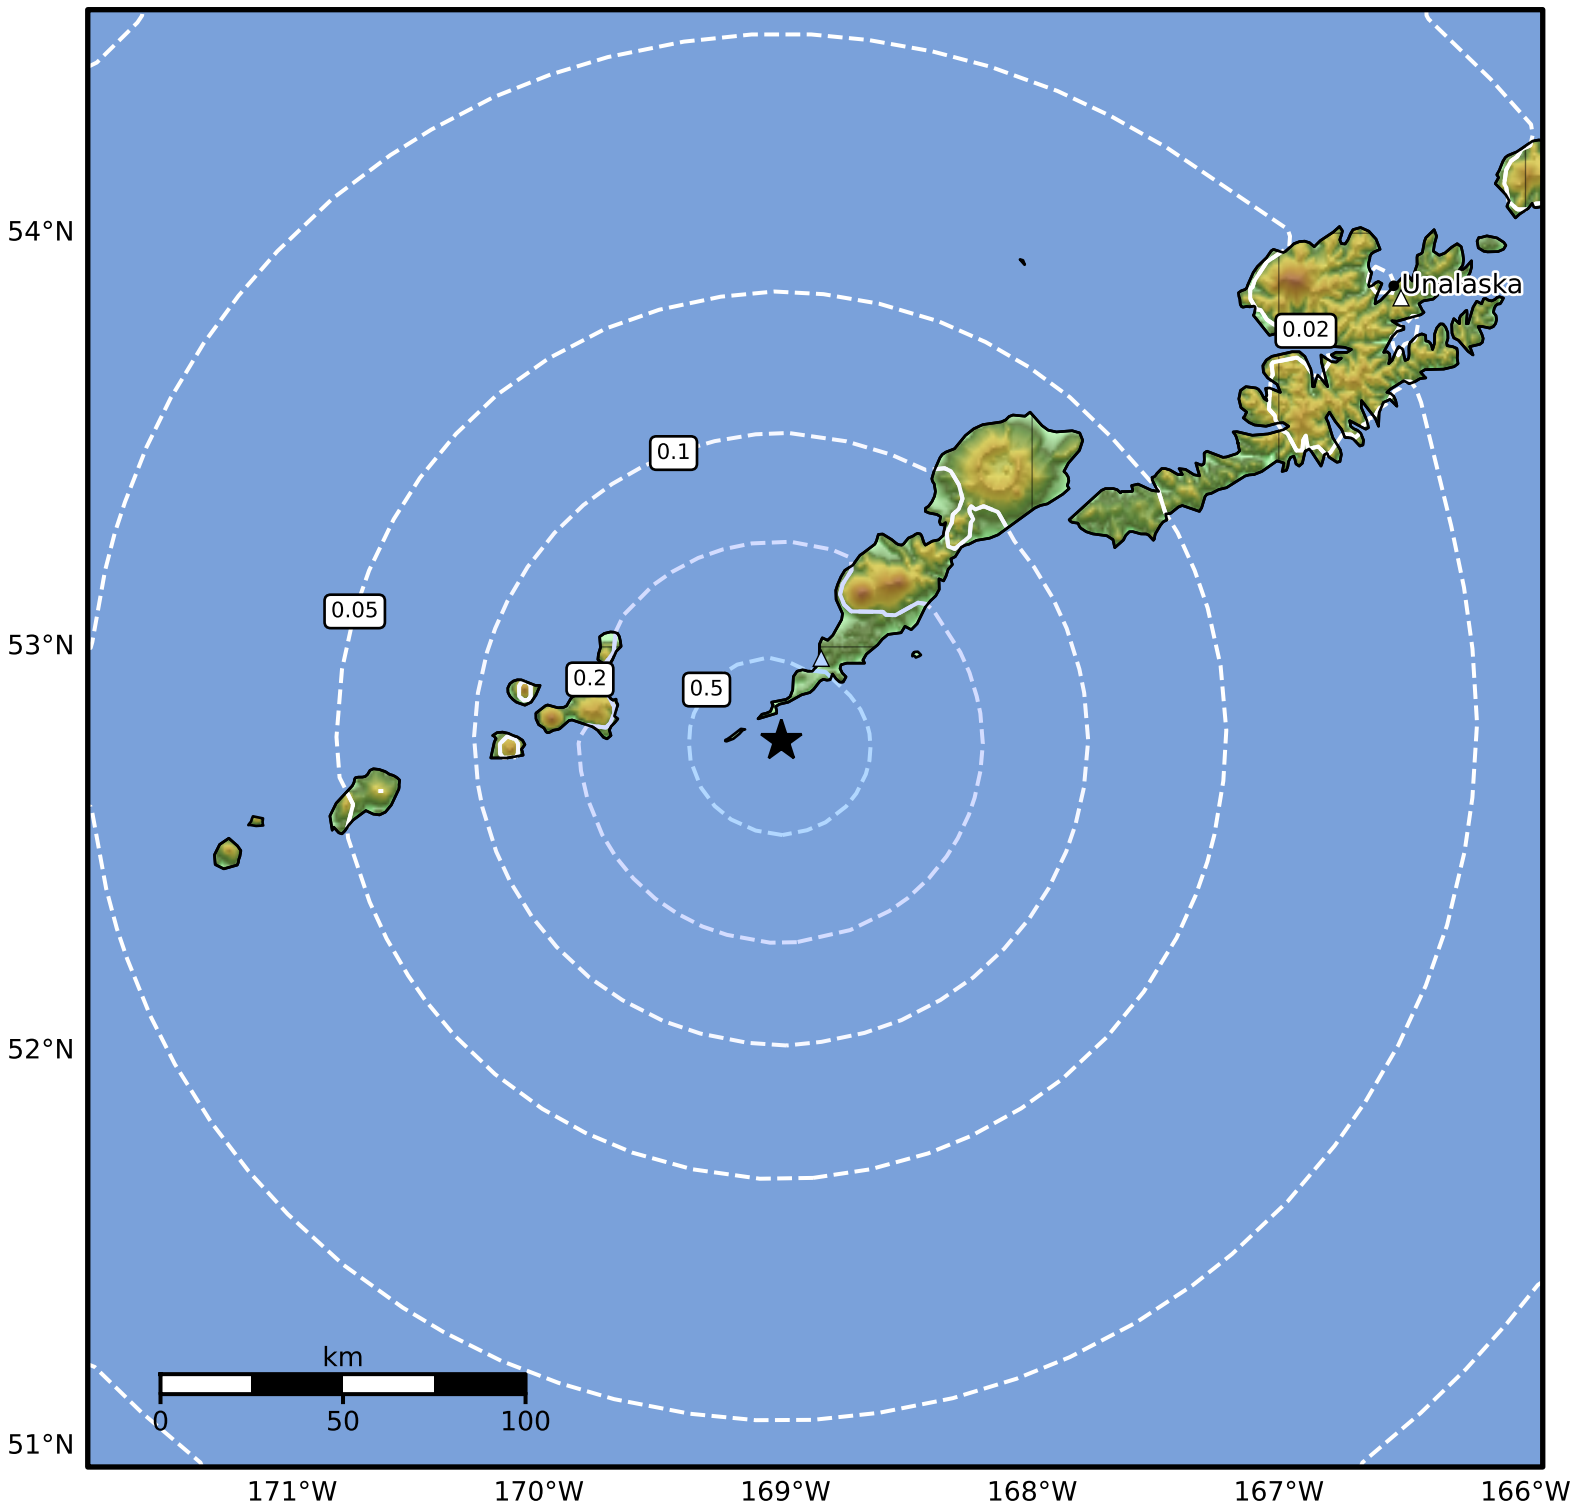

0.3 Second Peak Spectral Acceleration Map Alaska Earthquake Center
 ShakeMap: 21 km (13 miles) SSW of Nikolski
 Dec 31, 2024 19:47:59 UTC M4.2 N52.77 W169.02 Depth: 26.7km ID:ak024gtmaghc

SA(0.3) (%g)	0.1	0.2	0.5	1	2	5	10	20	50	100	200
--------------	-----	-----	-----	---	---	---	----	----	----	-----	-----

Scale based on Worden et al. (2012)

Version 2: Processed 2024-12-31T21:36:33Z

△ Seismic Instrument ○ Reported Intensity

★ Epicenter