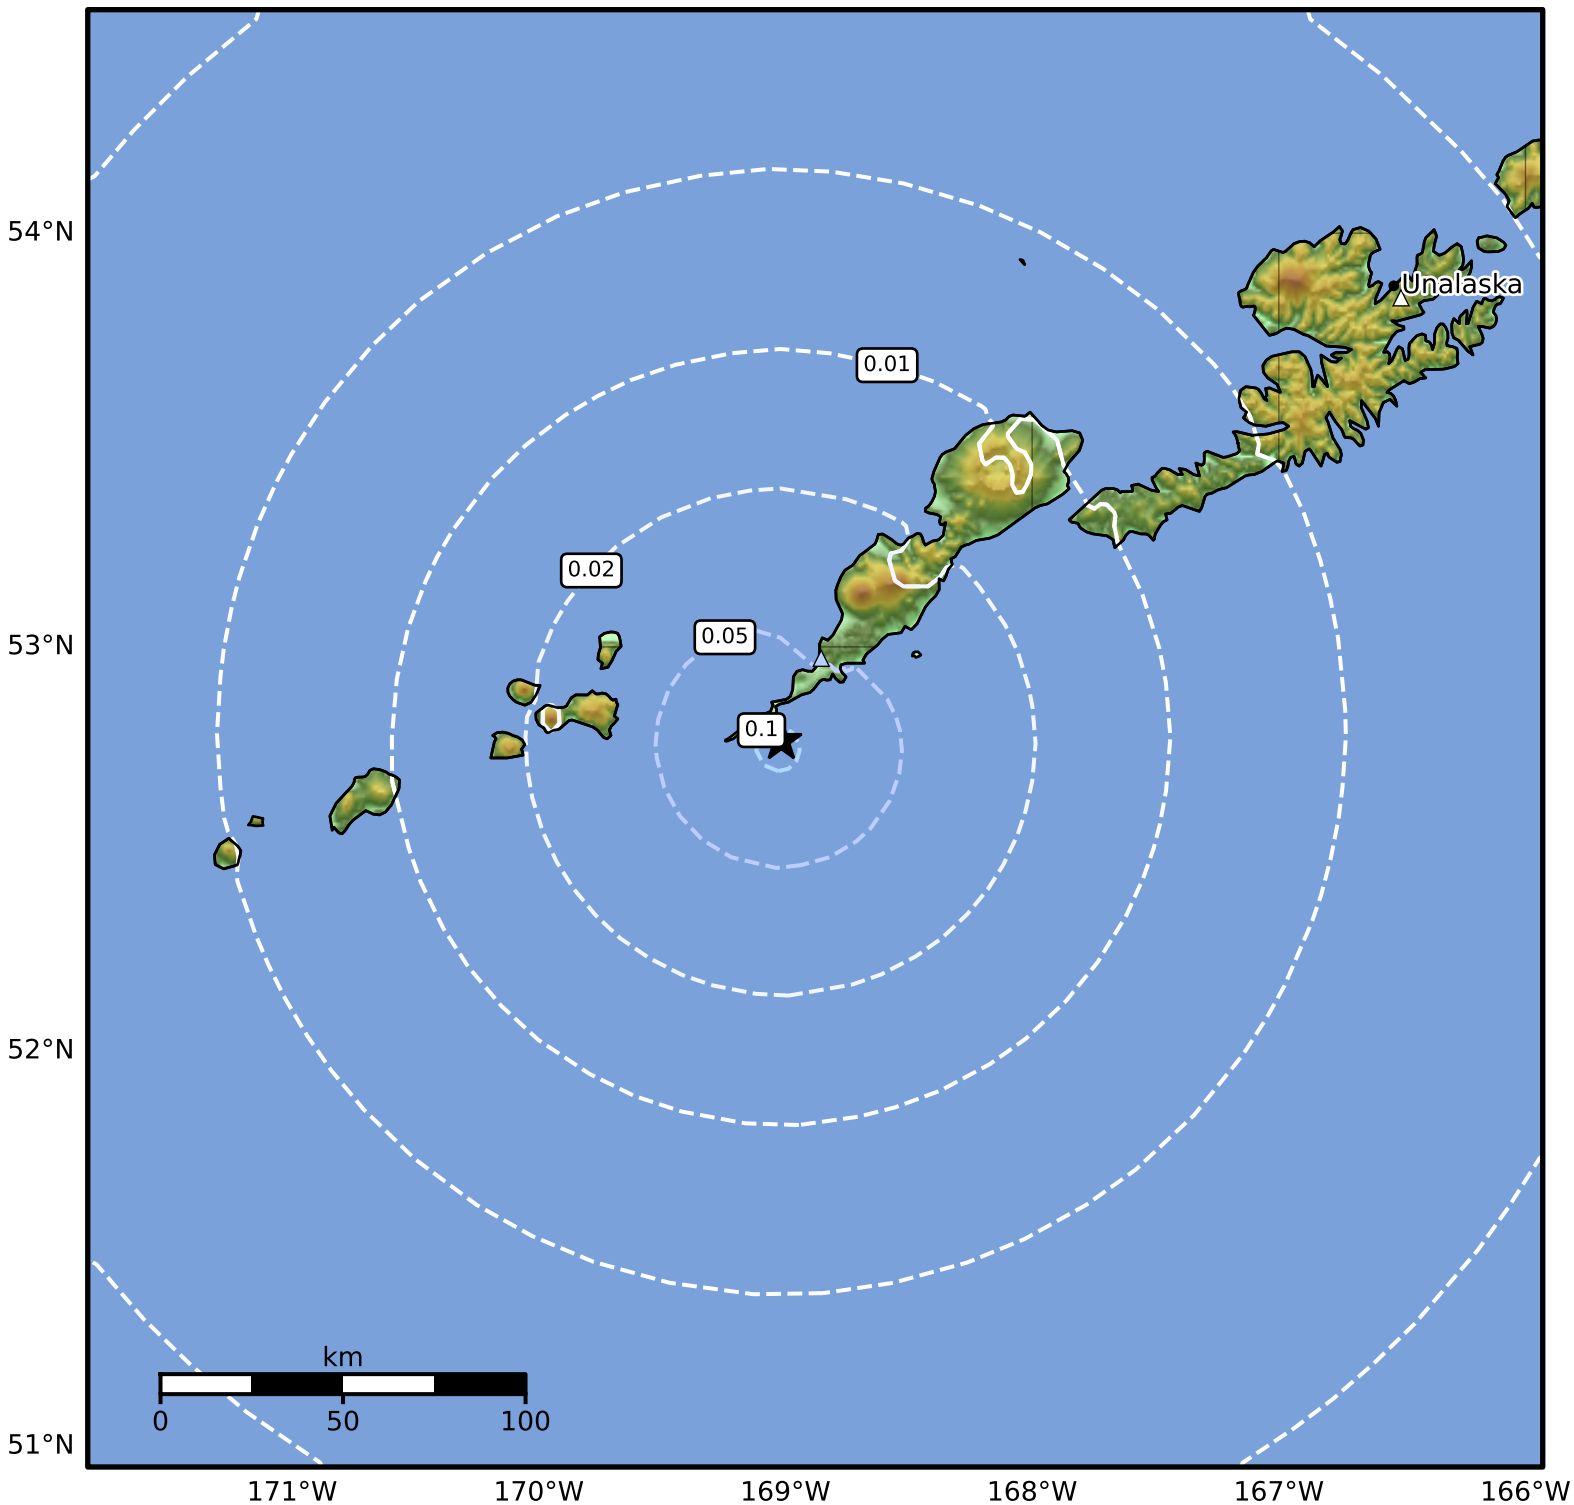

1.0 Second Peak Spectral Acceleration Map Alaska Earthquake Center
 ShakeMap: 21 km (13 miles) SSW of Nikolski
 Dec 31, 2024 19:47:59 UTC M4.2 N52.77 W169.02 Depth: 26.7km ID:ak024gtmaghc

SA(1.0) (%g)	0.1	0.2	0.5	1	2	5	10	20	50	100	200
--------------	-----	-----	-----	---	---	---	----	----	----	-----	-----

Scale based on Worden et al. (2012)

Version 2: Processed 2024-12-31T21:36:33Z

△ Seismic Instrument ○ Reported Intensity

★ Epicenter