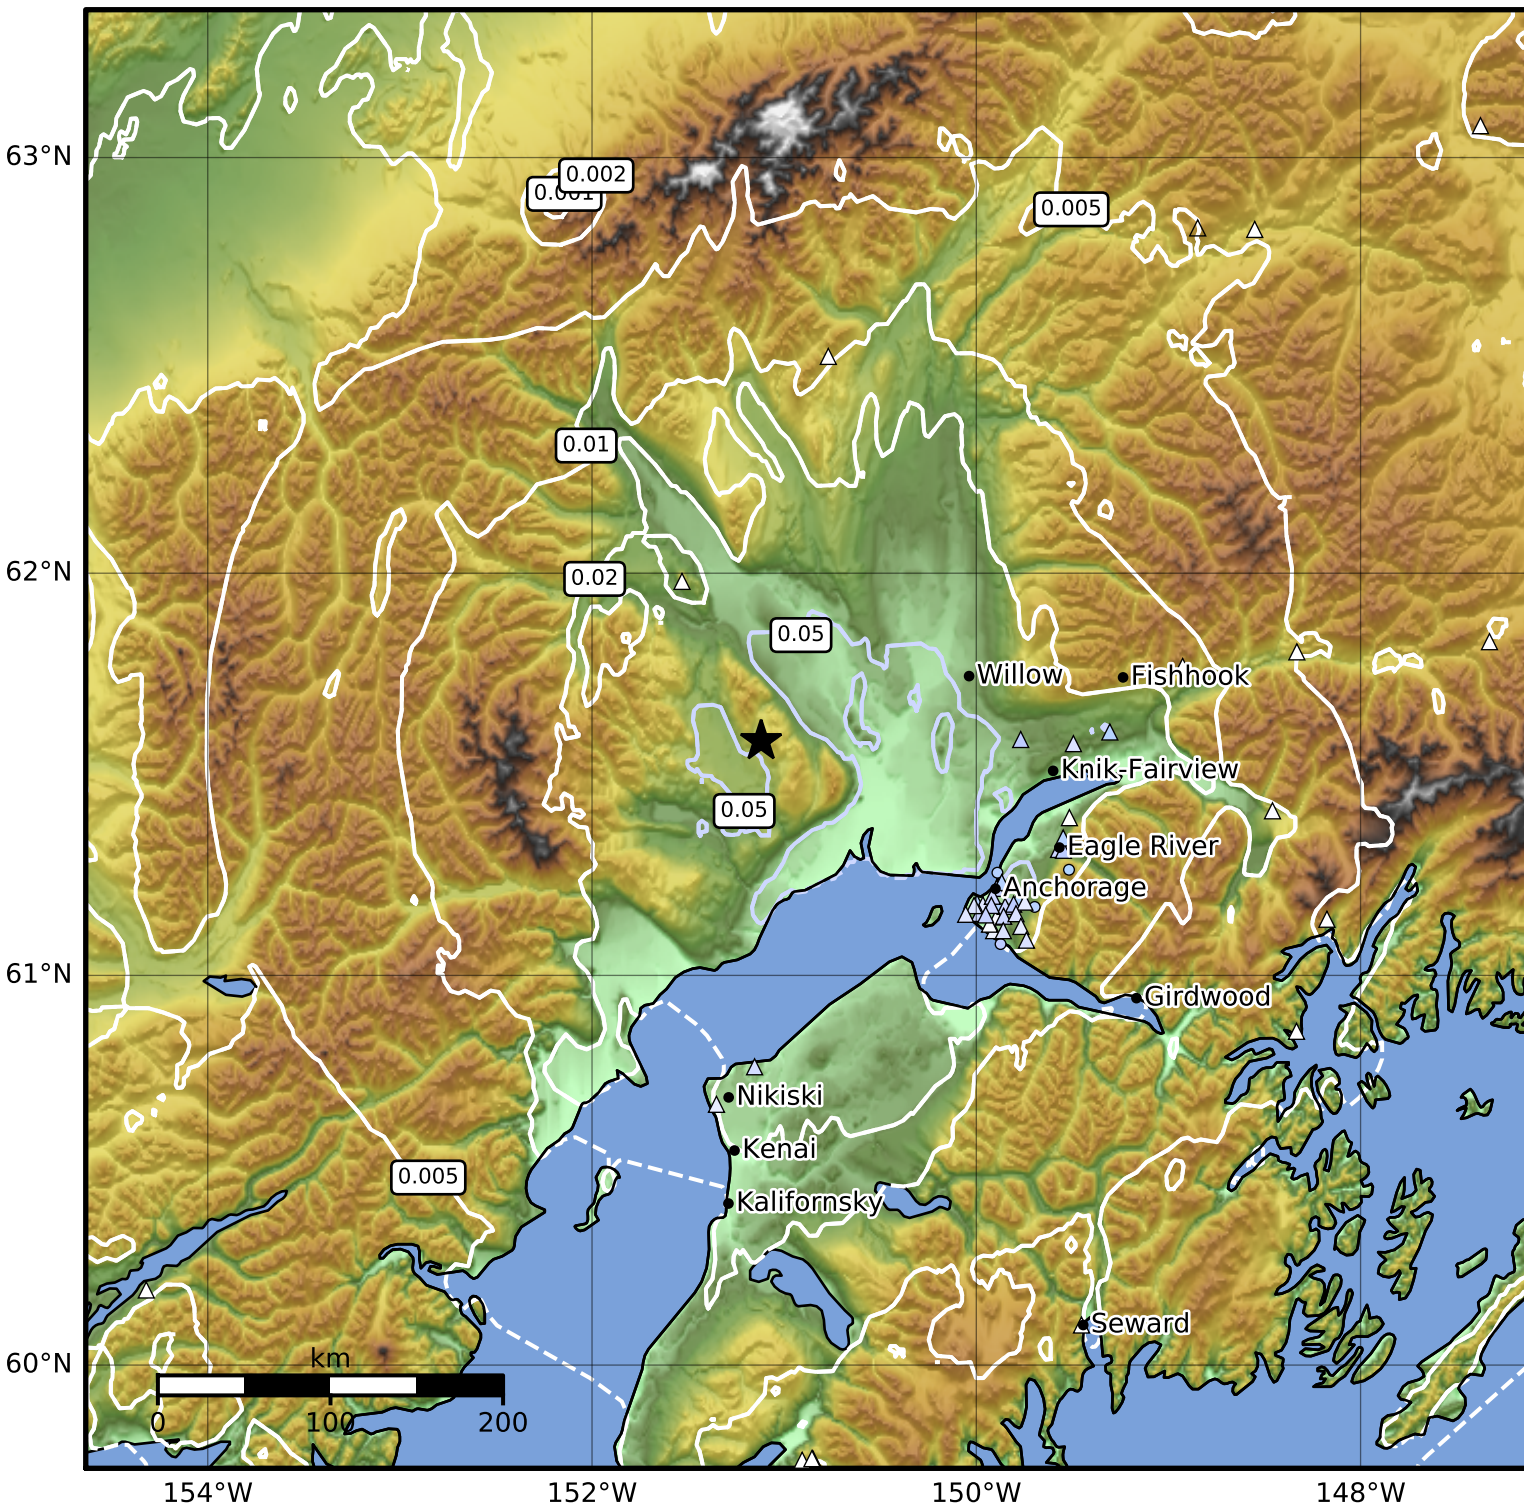

Peak Ground Velocity Map Alaska Earthquake Center
 ShakeMap: 41 km (25 miles) S of Skwentna
 Jan 11, 2024 18:25:40 UTC M3.7 N61.59 W151.12 Depth: 65.0km ID:ak024ihs2a8

PGV (cm/s)	0.1	0.2	0.5	1	2	5	10	20	50	100	200
------------	-----	-----	-----	---	---	---	----	----	----	-----	-----

Scale based on Worden et al. (2012)

Version 2: Processed 2024-01-11T18:55:05Z

△ Seismic Instrument ○ Reported Intensity

★ Epicenter