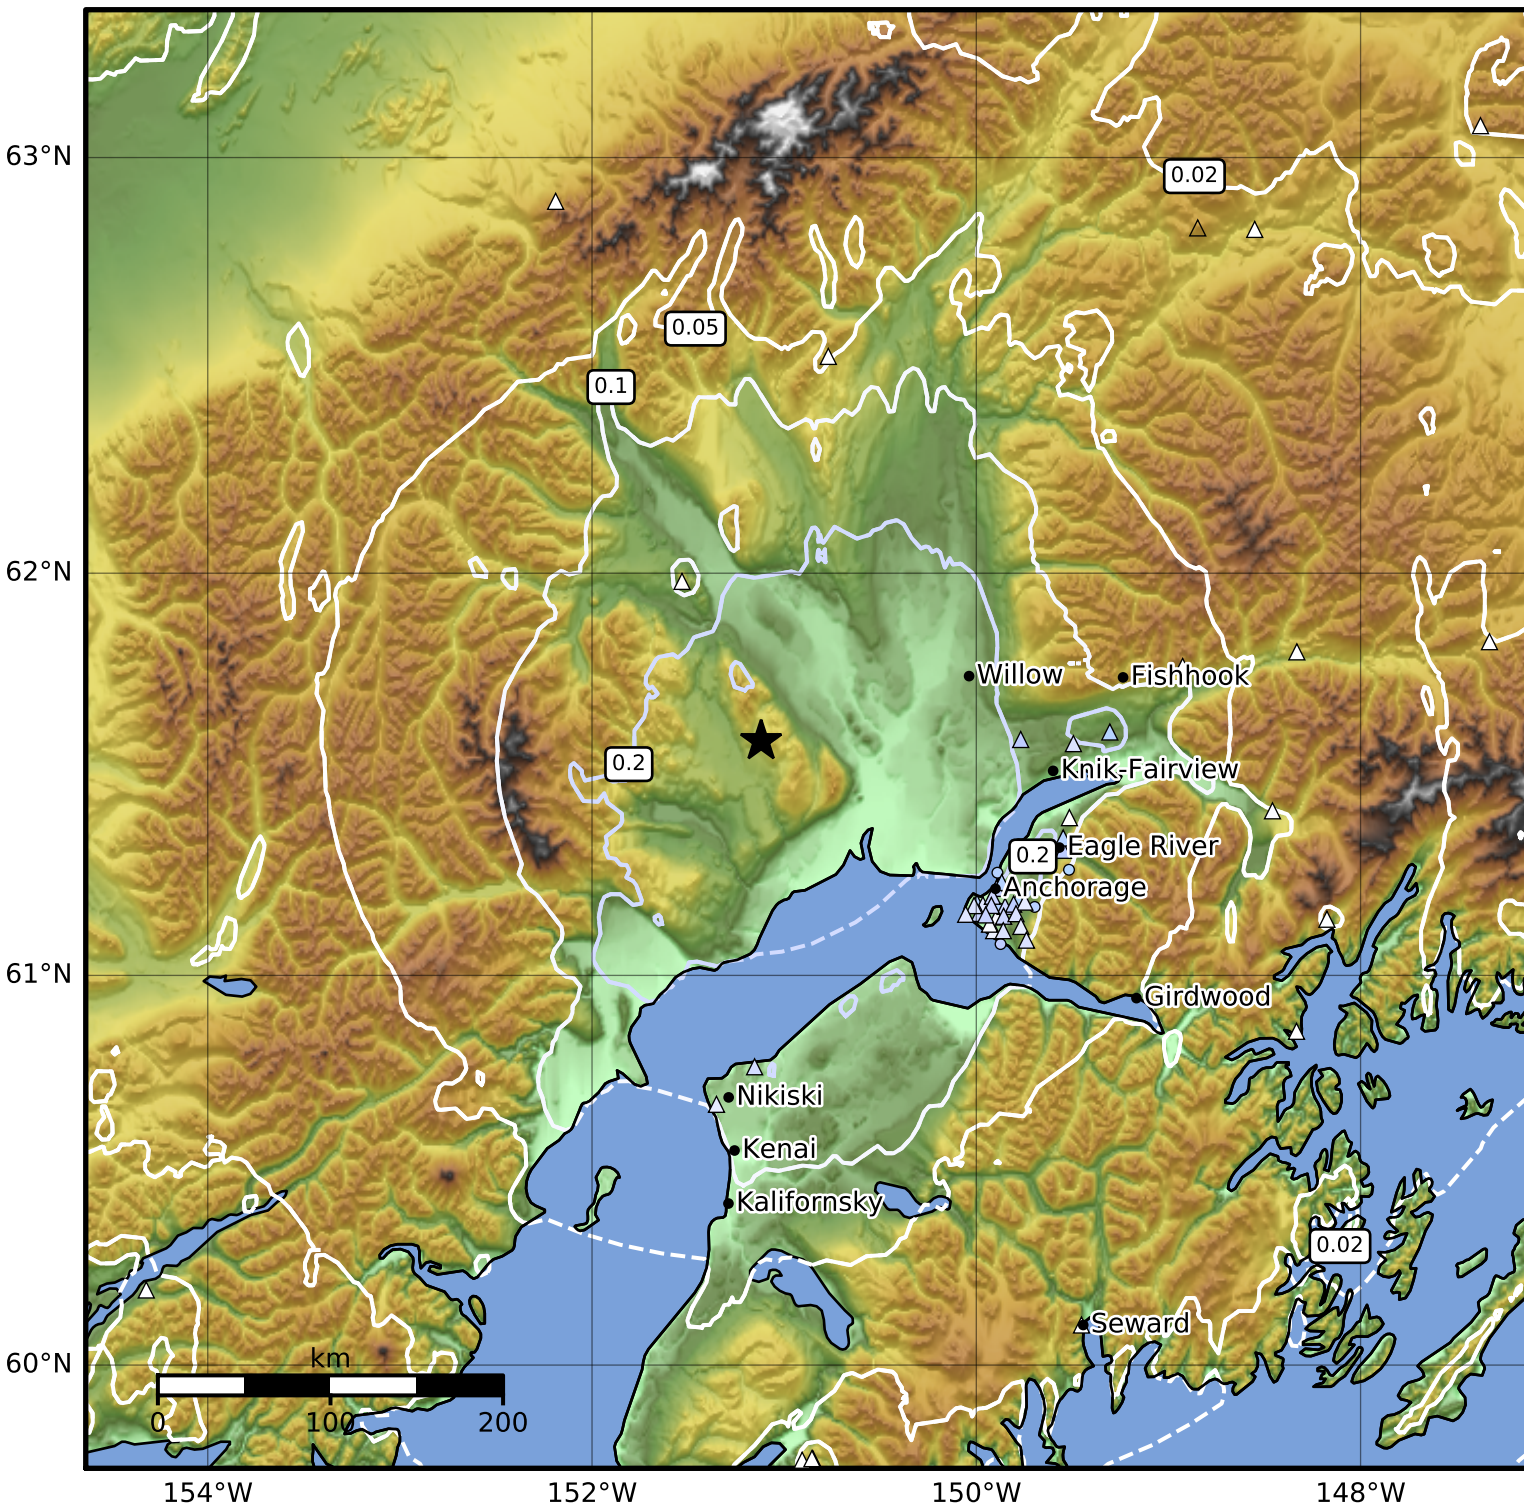

0.3 Second Peak Spectral Acceleration Map Alaska Earthquake Center
 ShakeMap: 41 km (25 miles) S of Skwentna
 Jan 11, 2024 18:25:40 UTC M3.7 N61.59 W151.12 Depth: 65.0km ID:ak024ihs2a8

SA(0.3) (%g)	0.1	0.2	0.5	1	2	5	10	20	50	100	200
--------------	-----	-----	-----	---	---	---	----	----	----	-----	-----

Scale based on Worden et al. (2012)

△ Seismic Instrument ○ Reported Intensity

★ Epicenter

Version 2: Processed 2024-01-11T18:55:05Z