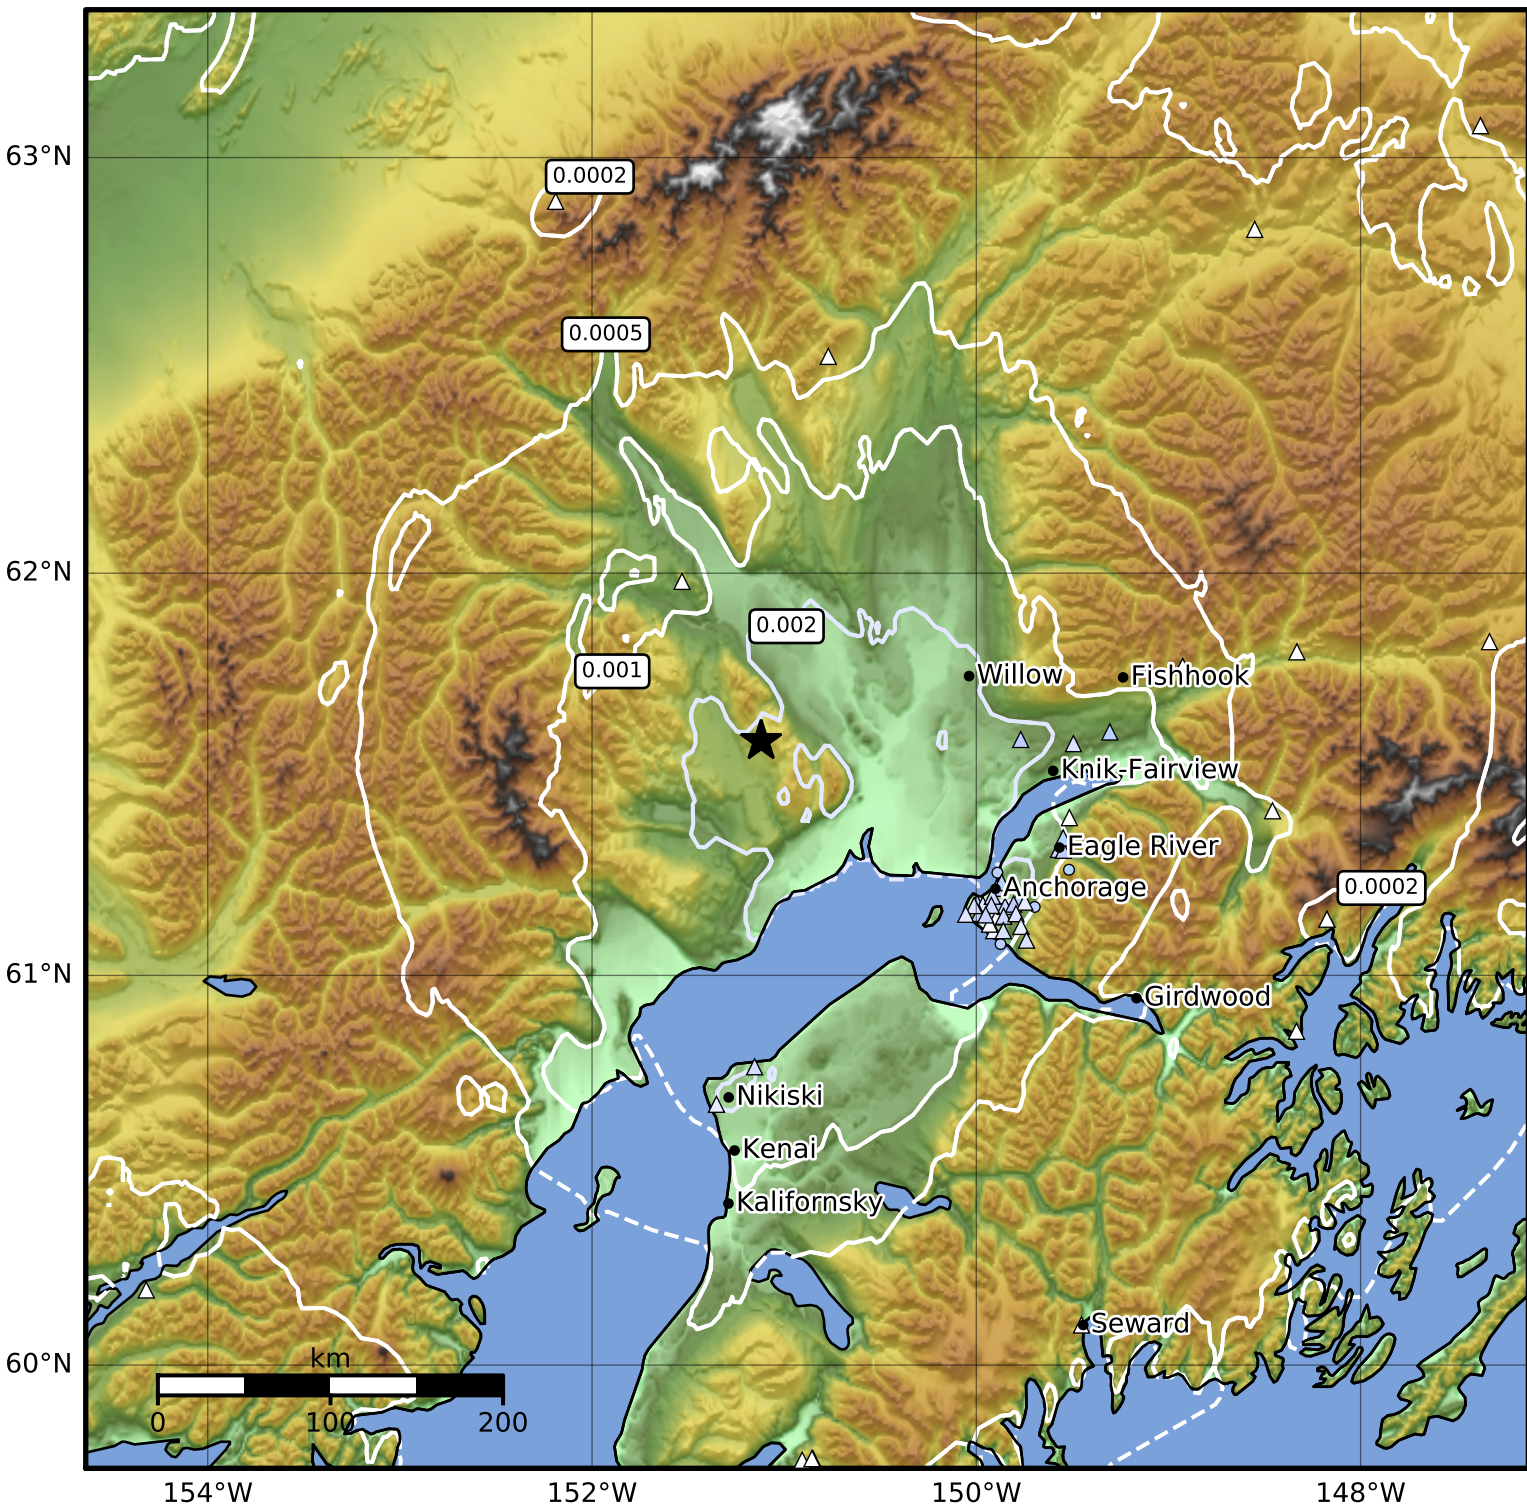

3.0 Second Peak Spectral Acceleration Map Alaska Earthquake Center
 ShakeMap: 41 km (25 miles) S of Skwentna
 Jan 11, 2024 18:25:40 UTC M3.7 N61.59 W151.12 Depth: 65.0km ID:ak024ihs2a8

Scale based on Worden et al. (2012)

Version 2: Processed 2024-01-11T18:55:05Z

△ Seismic Instrument ○ Reported Intensity

★ Epicenter