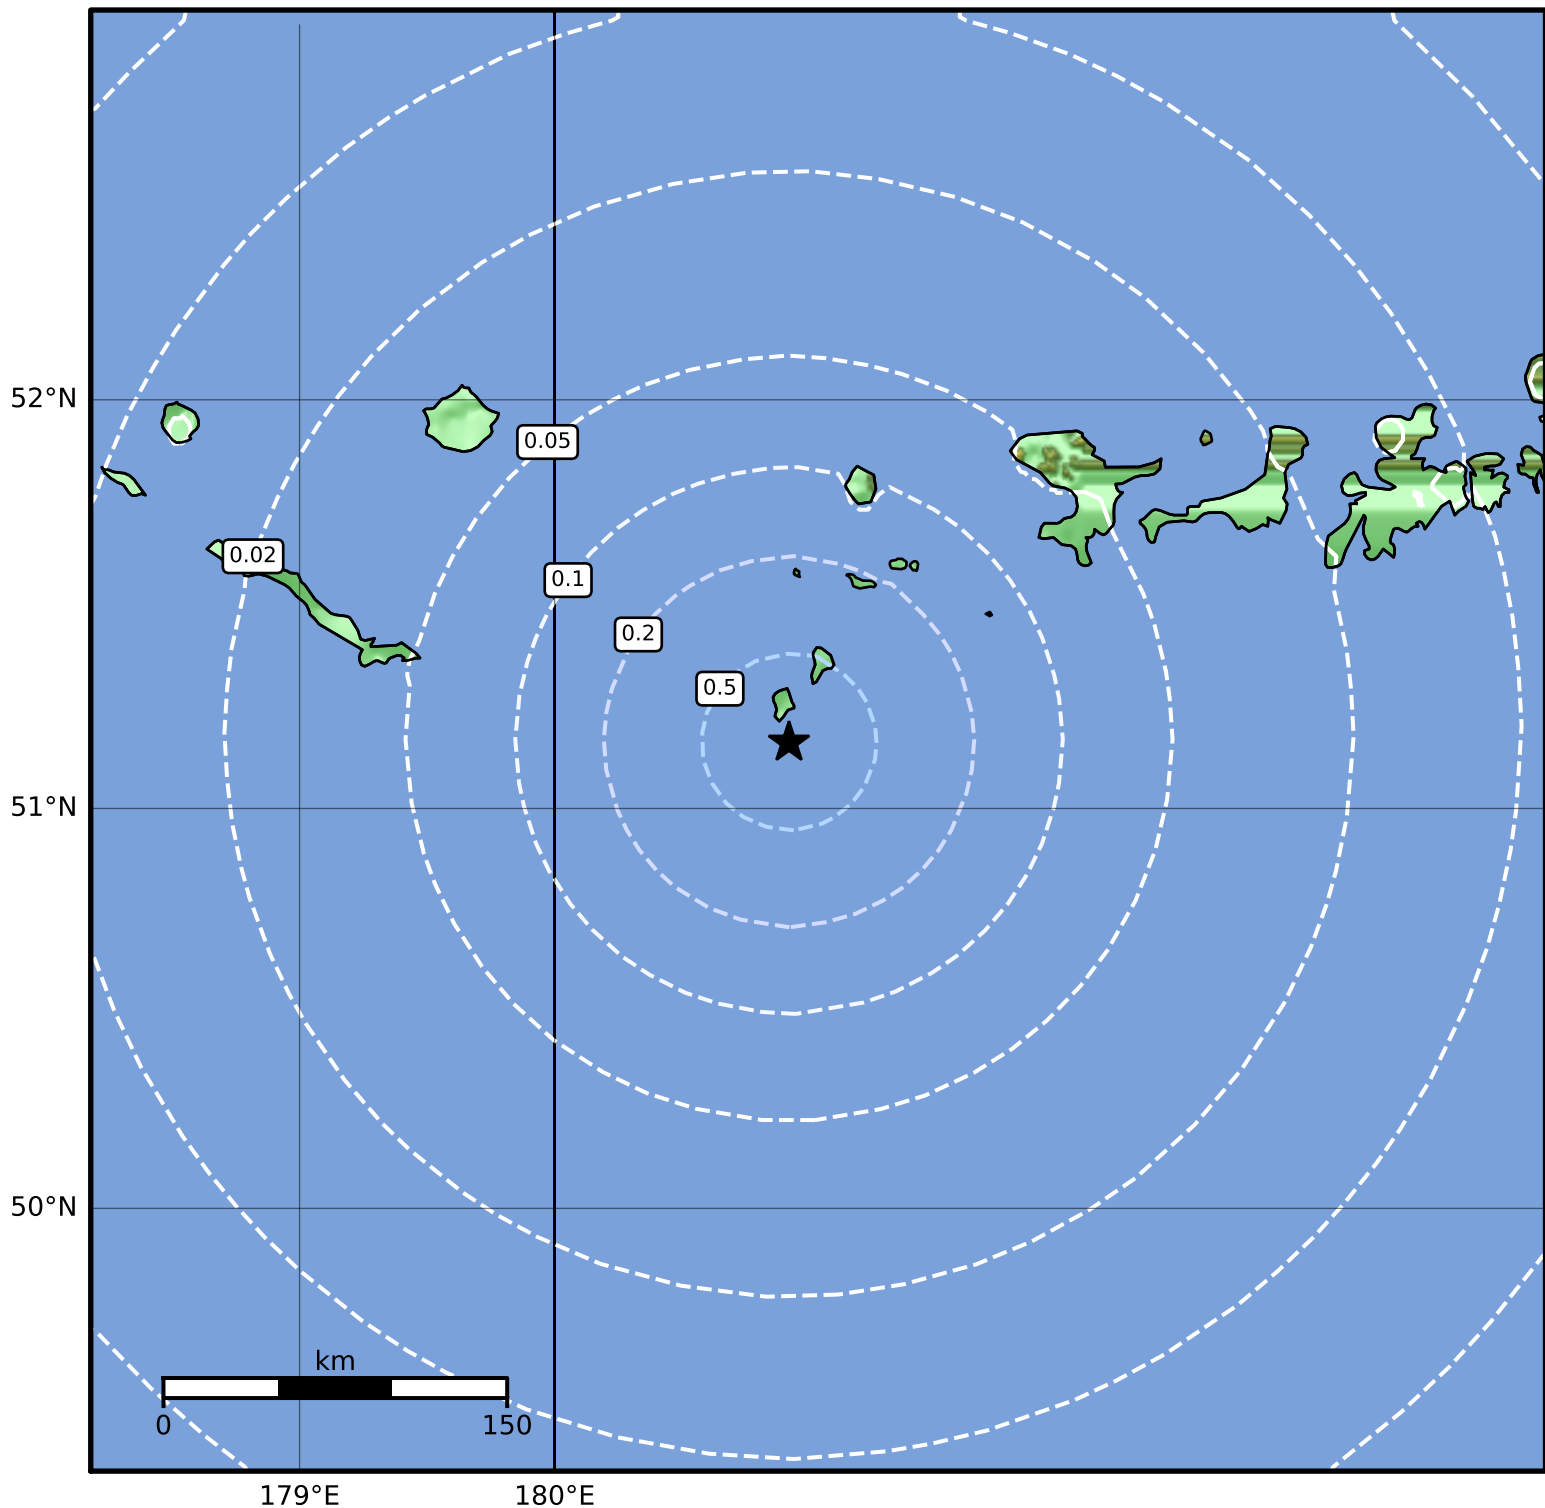

0.3 Second Peak Spectral Acceleration Map Alaska Earthquake Center
 ShakeMap: 139 km (86 miles) ESE of Amchitka
 Jan 13, 2024 01:28:51 UTC M4.0 N51.16 W179.08 Depth: 28.5km ID:ak024lir67w

| SA(0.3) (%g) | 0.1 | 0.2 | 0.5 | 1 | 2 | 5 | 10 | 20 | 50 | 100 | 200 |
|--------------|-----|-----|-----|---|---|---|----|----|----|-----|-----|
|--------------|-----|-----|-----|---|---|---|----|----|----|-----|-----|

Scale based on Worden et al. (2012)

Version 1: Processed 2024-01-13T02:14:42Z

△ Seismic Instrument ○ Reported Intensity

★ Epicenter