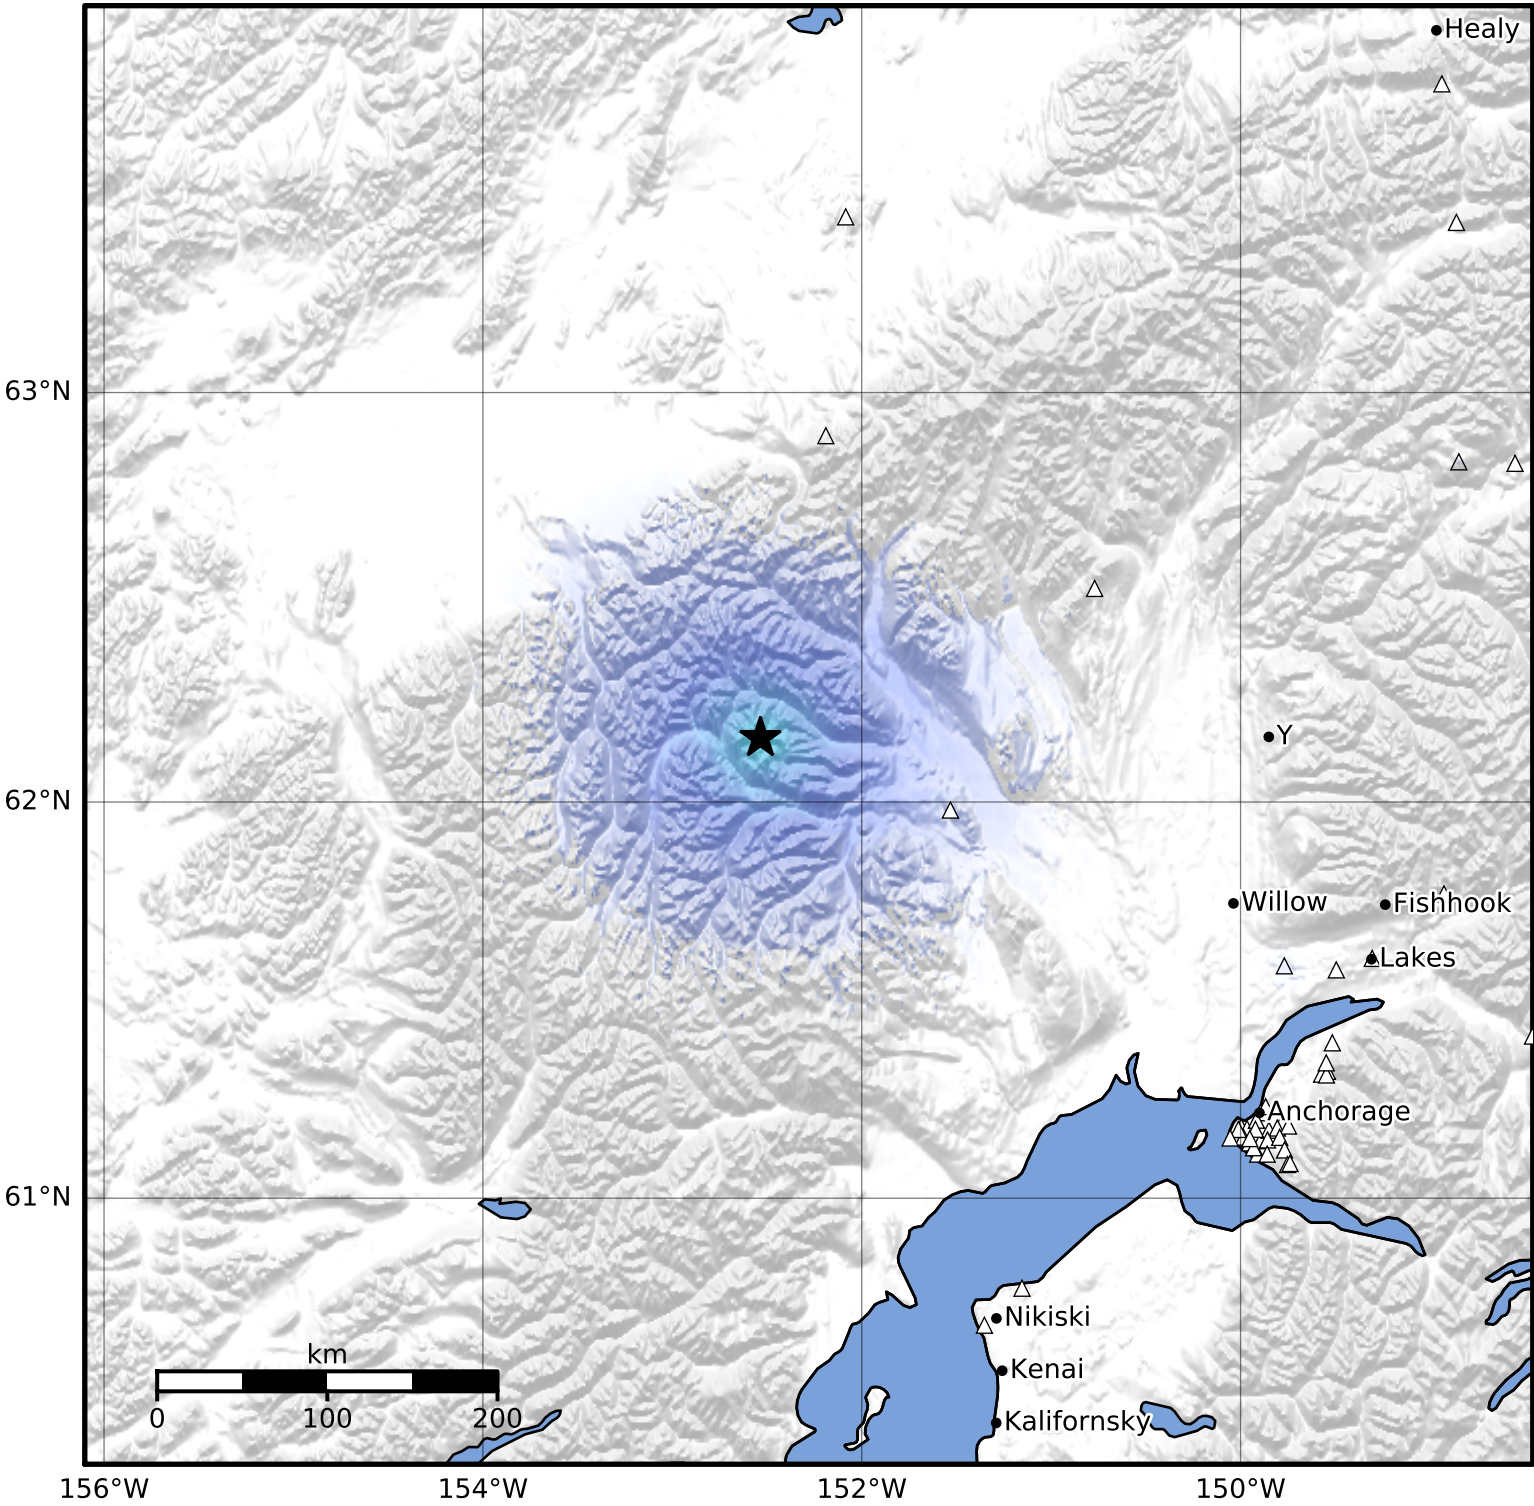

Macroseismic Intensity Map Alaska Earthquake Center
 ShakeMap: 74 km (46 miles) WNW of Skwentna
 Jan 15, 2024 00:18:52 UTC M3.7 N62.16 W152.53 Depth: 1.3km ID:ak024ot66ar

SHAKING	Not felt	Weak	Light	Moderate	Strong	Very strong	Severe	Violent	Extreme
DAMAGE	None	None	None	Very light	Light	Moderate	Moderate/heavy	Heavy	Very heavy
PGA(%g)	<0.0464	0.297	2.76	6.2	11.5	21.5	40.1	74.7	>139
PGV(cm/s)	<0.0215	0.135	1.41	4.65	9.64	20	41.4	85.8	>178
INTENSITY	I	II-III	IV	V	VI	VII	VIII	IX	X+

Scale based on Worden et al. (2012)

Version 2: Processed 2024-01-15T05:08:23Z

△ Seismic Instrument ○ Reported Intensity ★ Epicenter