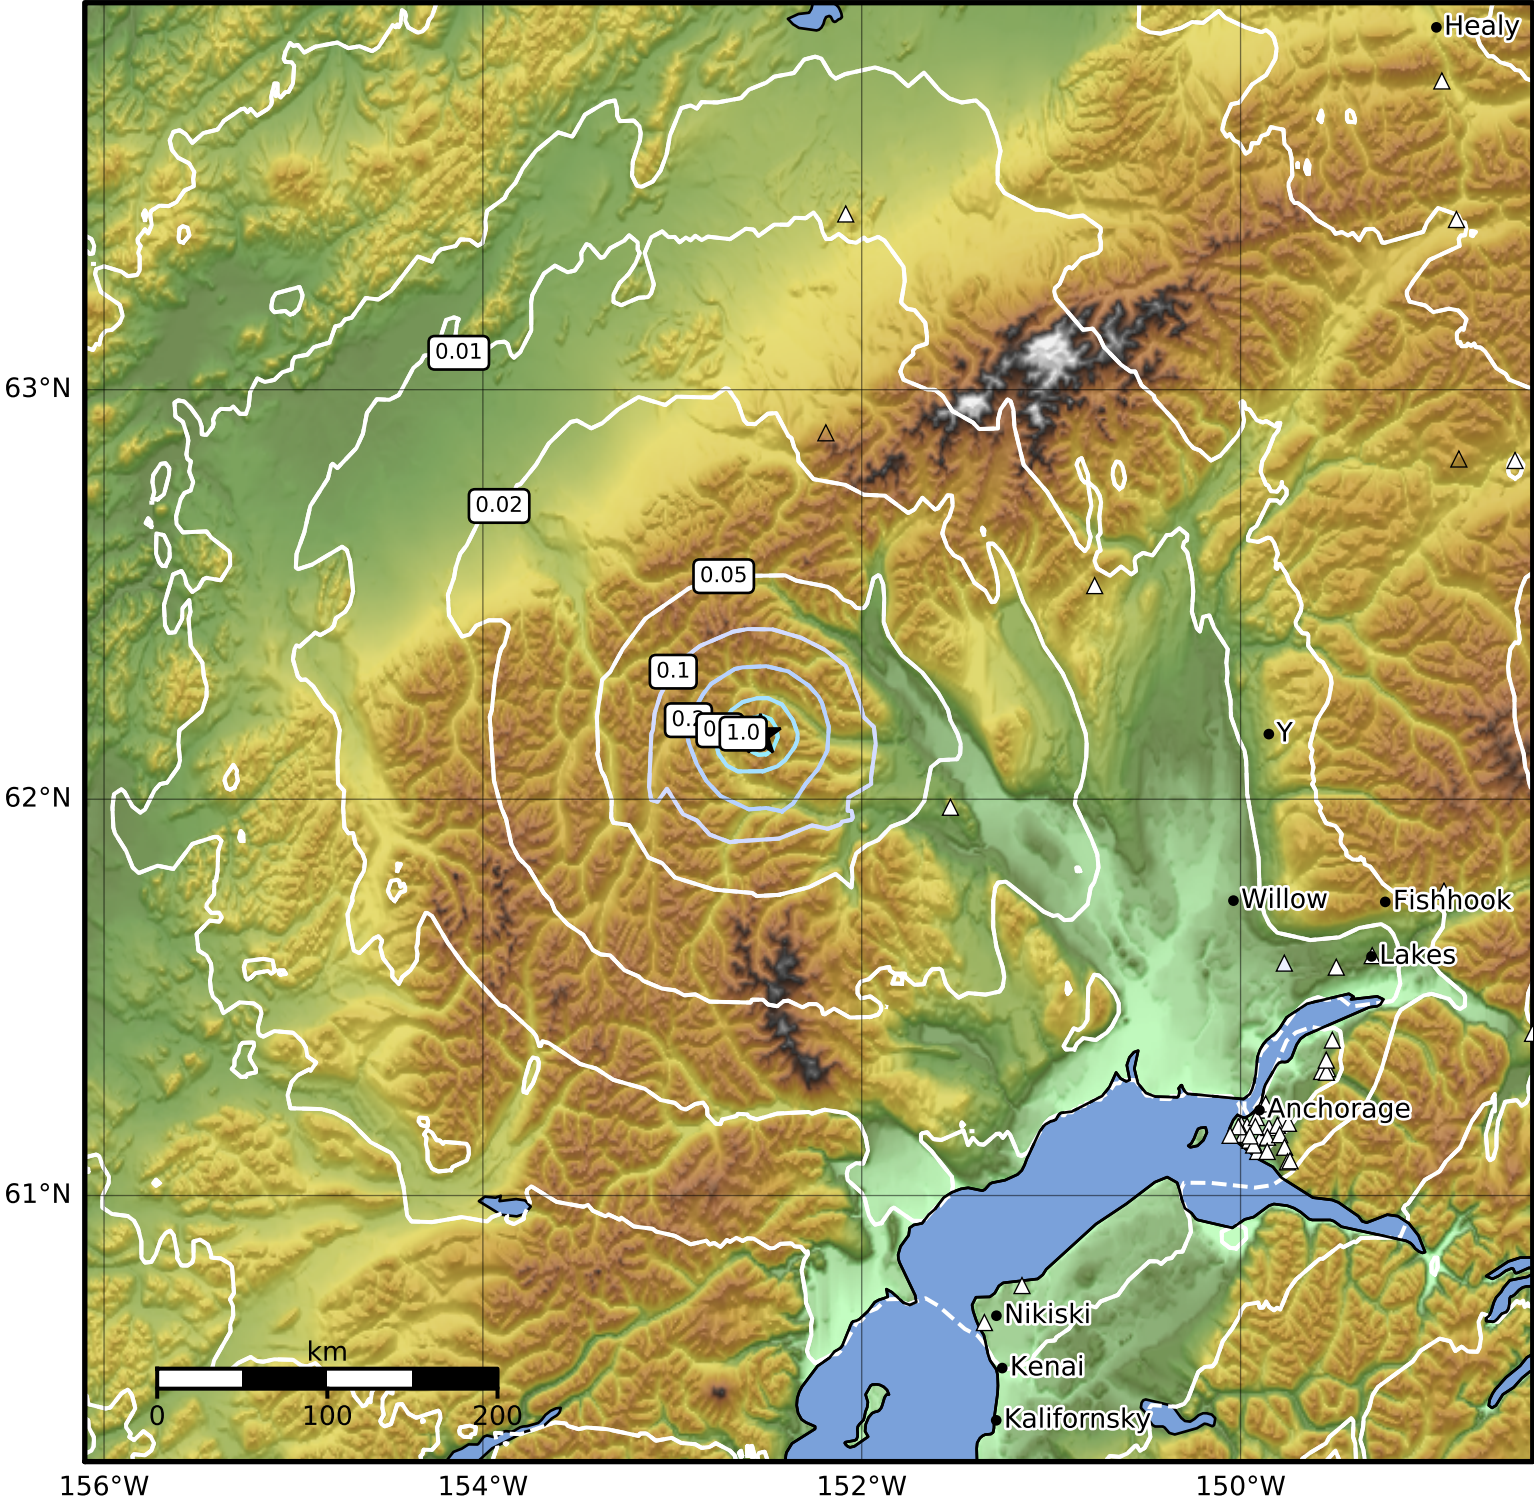

Peak Ground Acceleration Map Alaska Earthquake Center
 ShakeMap: 74 km (46 miles) WNW of Skwentna
 Jan 15, 2024 00:18:52 UTC M3.7 N62.16 W152.53 Depth: 1.3km ID:ak024ot66ar

PGA (%g)	0.1	0.2	0.5	1	2	5	10	20	50	100	200
----------	-----	-----	-----	---	---	---	----	----	----	-----	-----

Scale based on Worden et al. (2012)

Version 2: Processed 2024-01-15T05:08:23Z

△ Seismic Instrument ○ Reported Intensity

★ Epicenter