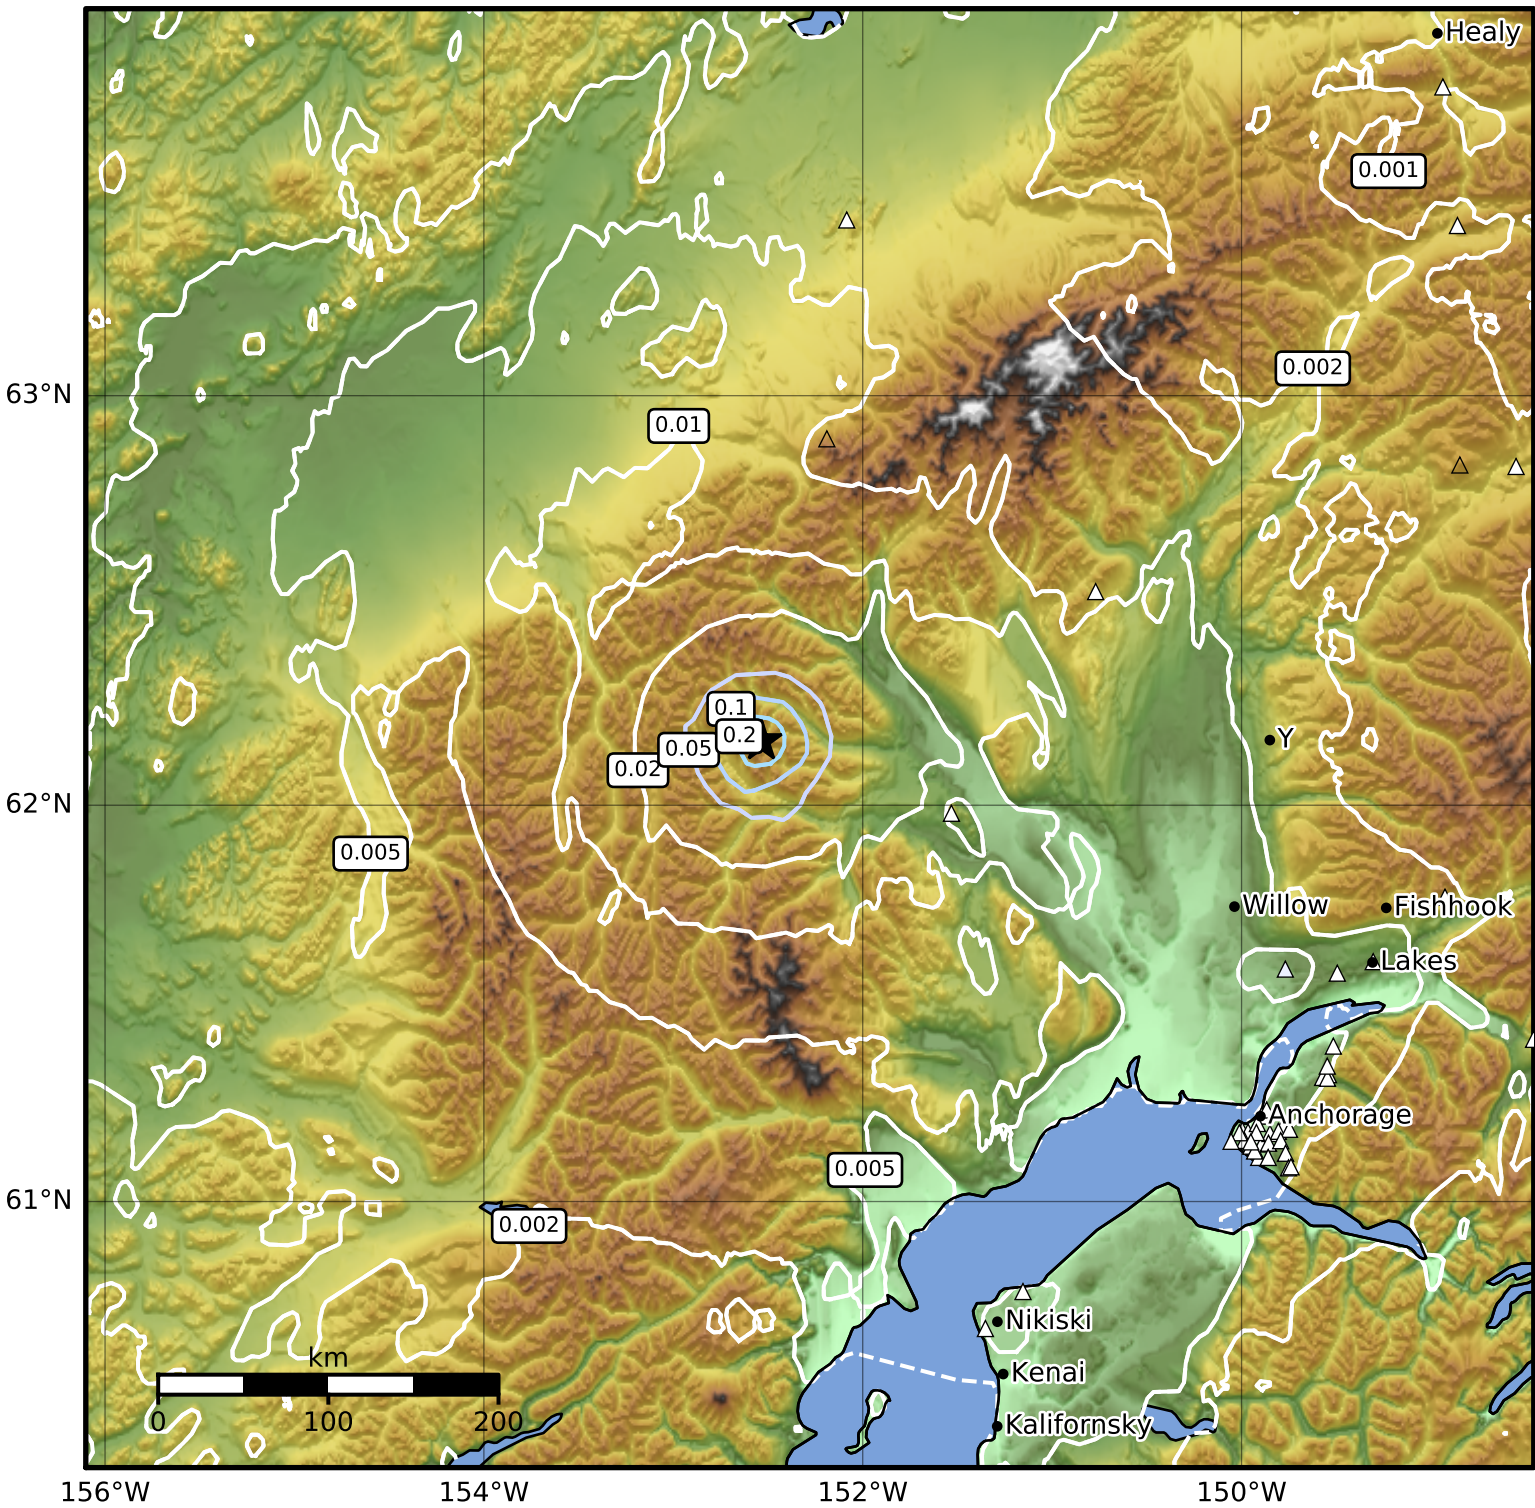

Peak Ground Velocity Map Alaska Earthquake Center  
 ShakeMap: 74 km (46 miles) WNW of Skwentna  
 Jan 15, 2024 00:18:52 UTC M3.7 N62.16 W152.53 Depth: 1.3km ID:ak024ot66ar

PGV (cm/s)	0.1	0.2	0.5	1	2	5	10	20	50	100	200
------------	-----	-----	-----	---	---	---	----	----	----	-----	-----

Scale based on Worden et al. (2012)

Version 2: Processed 2024-01-15T05:08:23Z

△ Seismic Instrument ○ Reported Intensity

★ Epicenter