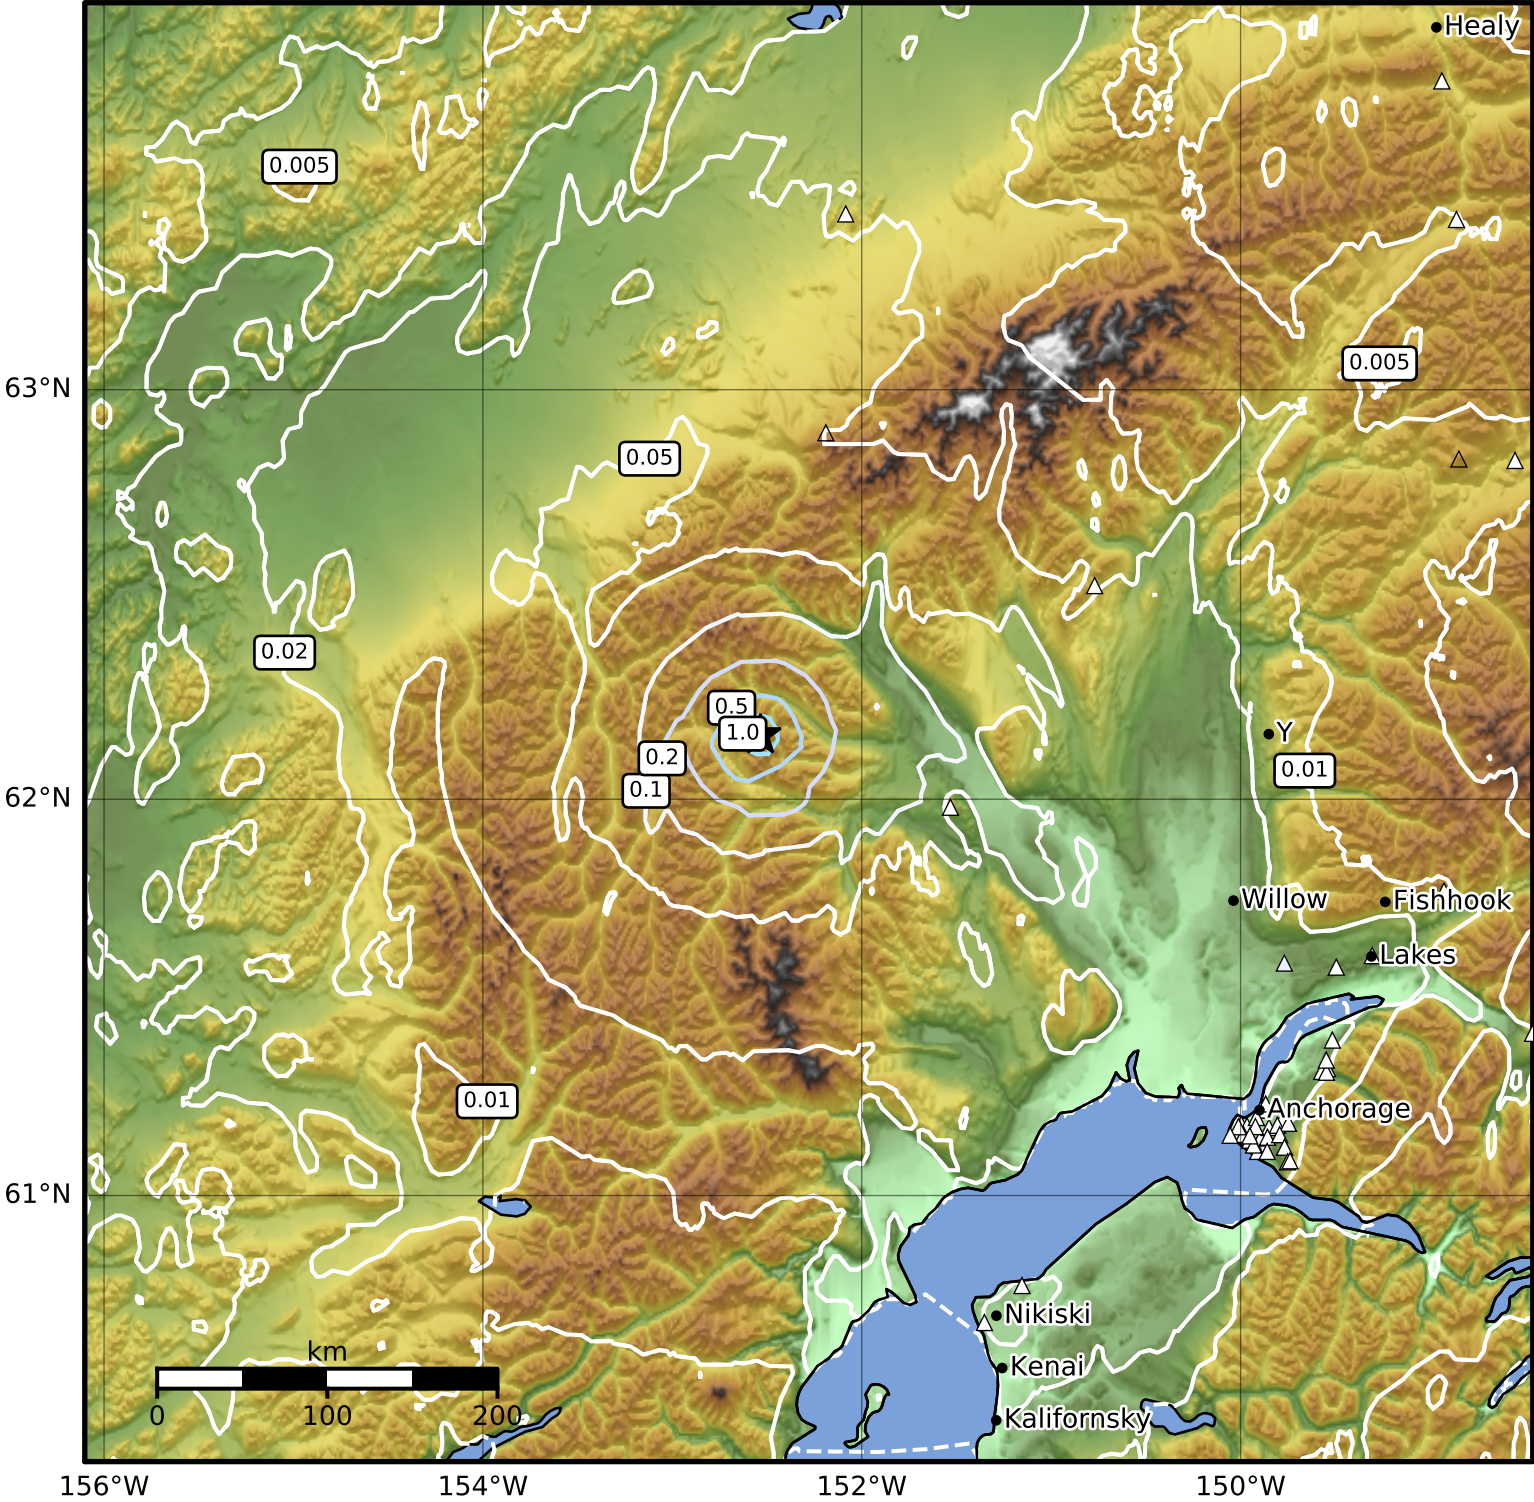

0.3 Second Peak Spectral Acceleration Map Alaska Earthquake Center
 ShakeMap: 74 km (46 miles) WNW of Skwentna
 Jan 15, 2024 00:18:52 UTC M3.7 N62.16 W152.53 Depth: 1.3km ID:ak024ot66ar

SA(0.3) (%g)	0.1	0.2	0.5	1	2	5	10	20	50	100	200
---------------------	------------	------------	------------	----------	----------	----------	-----------	-----------	-----------	------------	------------

Scale based on Worden et al. (2012)

Version 2: Processed 2024-01-15T05:08:23Z

△ Seismic Instrument ○ Reported Intensity ★ Epicenter