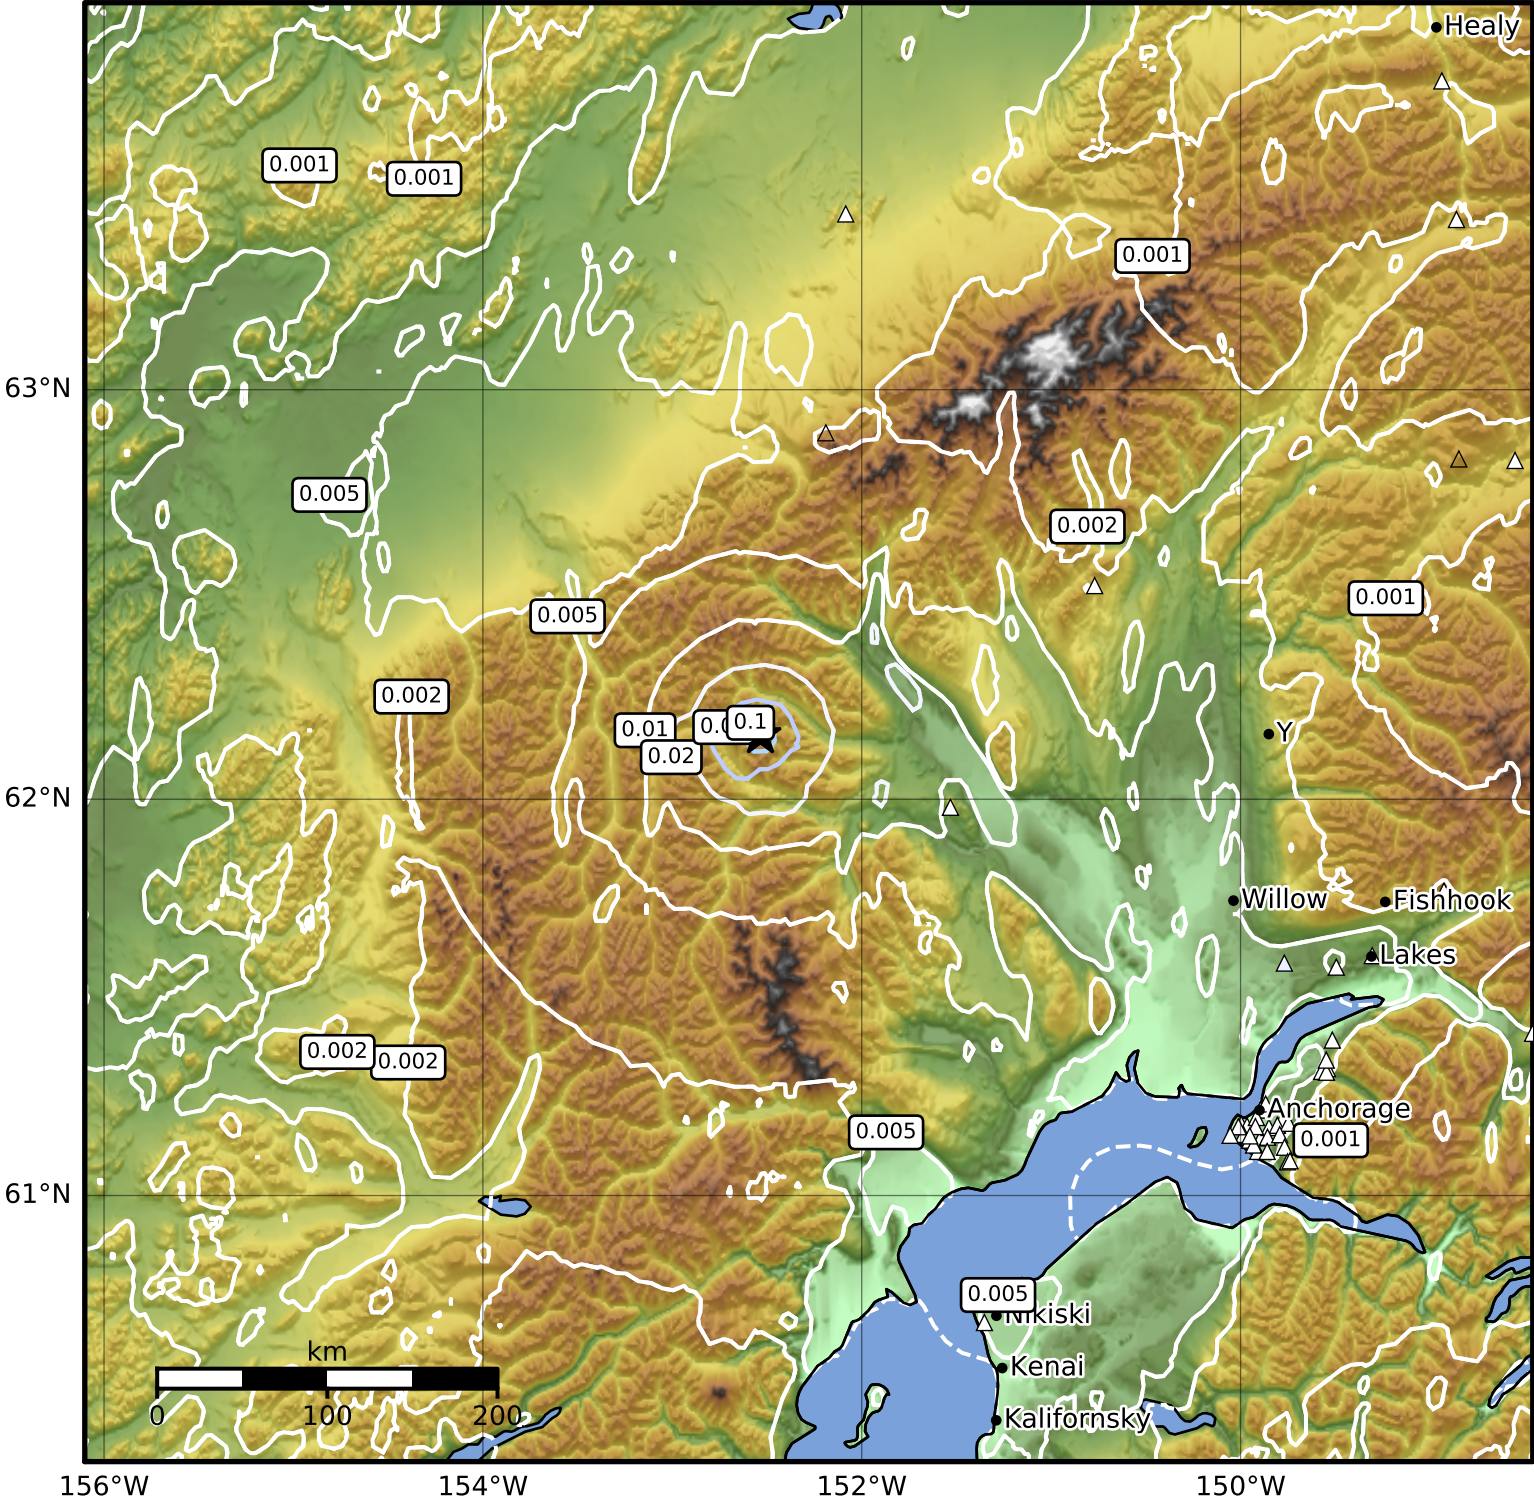

1.0 Second Peak Spectral Acceleration Map Alaska Earthquake Center  
 ShakeMap: 74 km (46 miles) WNW of Skwentna  
 Jan 15, 2024 00:18:52 UTC M3.7 N62.16 W152.53 Depth: 1.3km ID:ak024ot66ar

SA(1.0) (%g)	0.1	0.2	0.5	1	2	5	10	20	50	100	200
--------------	-----	-----	-----	---	---	---	----	----	----	-----	-----

Scale based on Worden et al. (2012)

Version 2: Processed 2024-01-15T05:08:23Z

△ Seismic Instrument    ○ Reported Intensity    ★ Epicenter