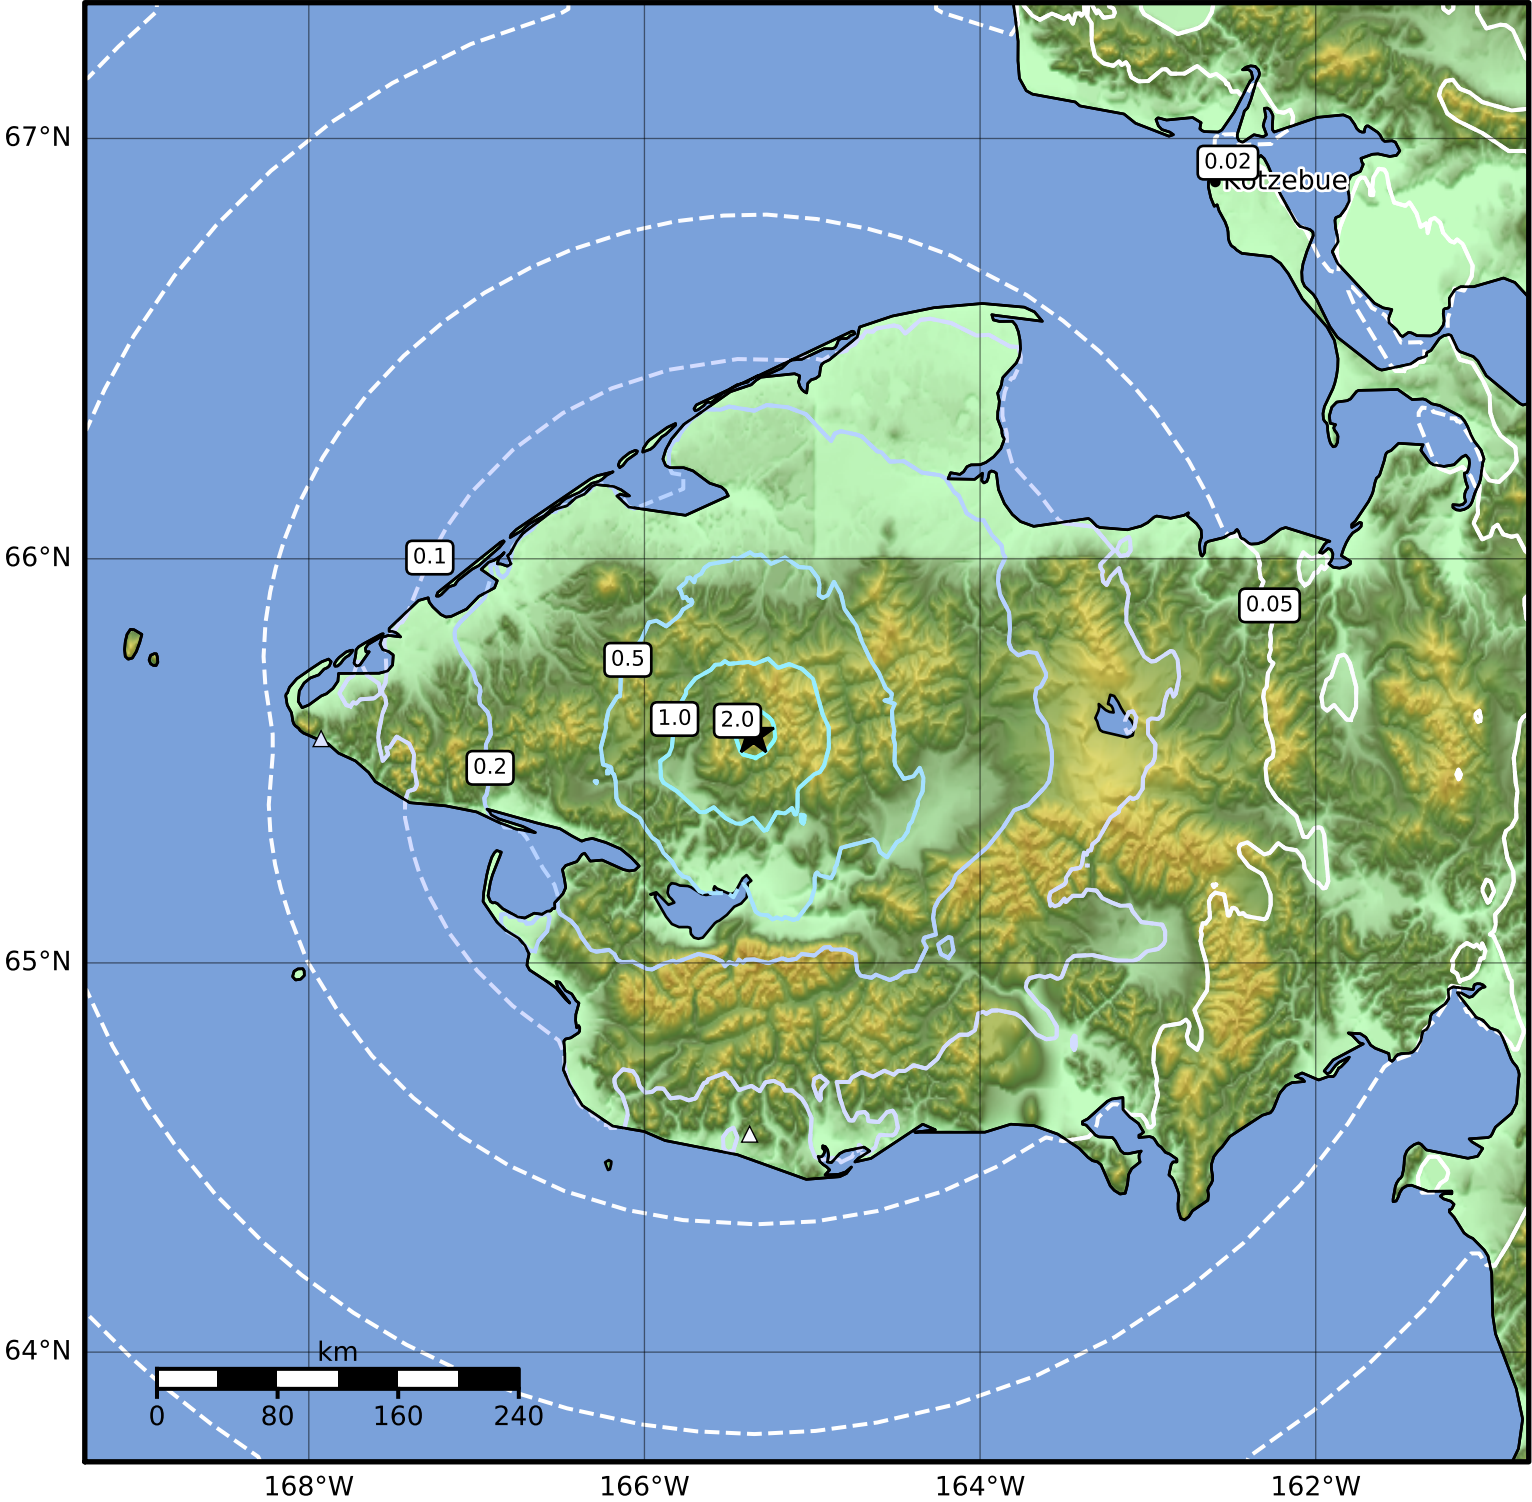

Peak Ground Acceleration Map Alaska Earthquake Center  
 ShakeMap: 58 km (36 miles) NE of Teller  
 Jan 16, 2024 04:53:11 UTC M4.5 N65.57 W165.35 Depth: 23.1km ID:ak024qjanyi

PGA (%g)	0.1	0.2	0.5	1	2	5	10	20	50	100	200
----------	-----	-----	-----	---	---	---	----	----	----	-----	-----

Scale based on Worden et al. (2012)

Version 2: Processed 2024-01-16T05:07:34Z

△ Seismic Instrument ○ Reported Intensity

★ Epicenter