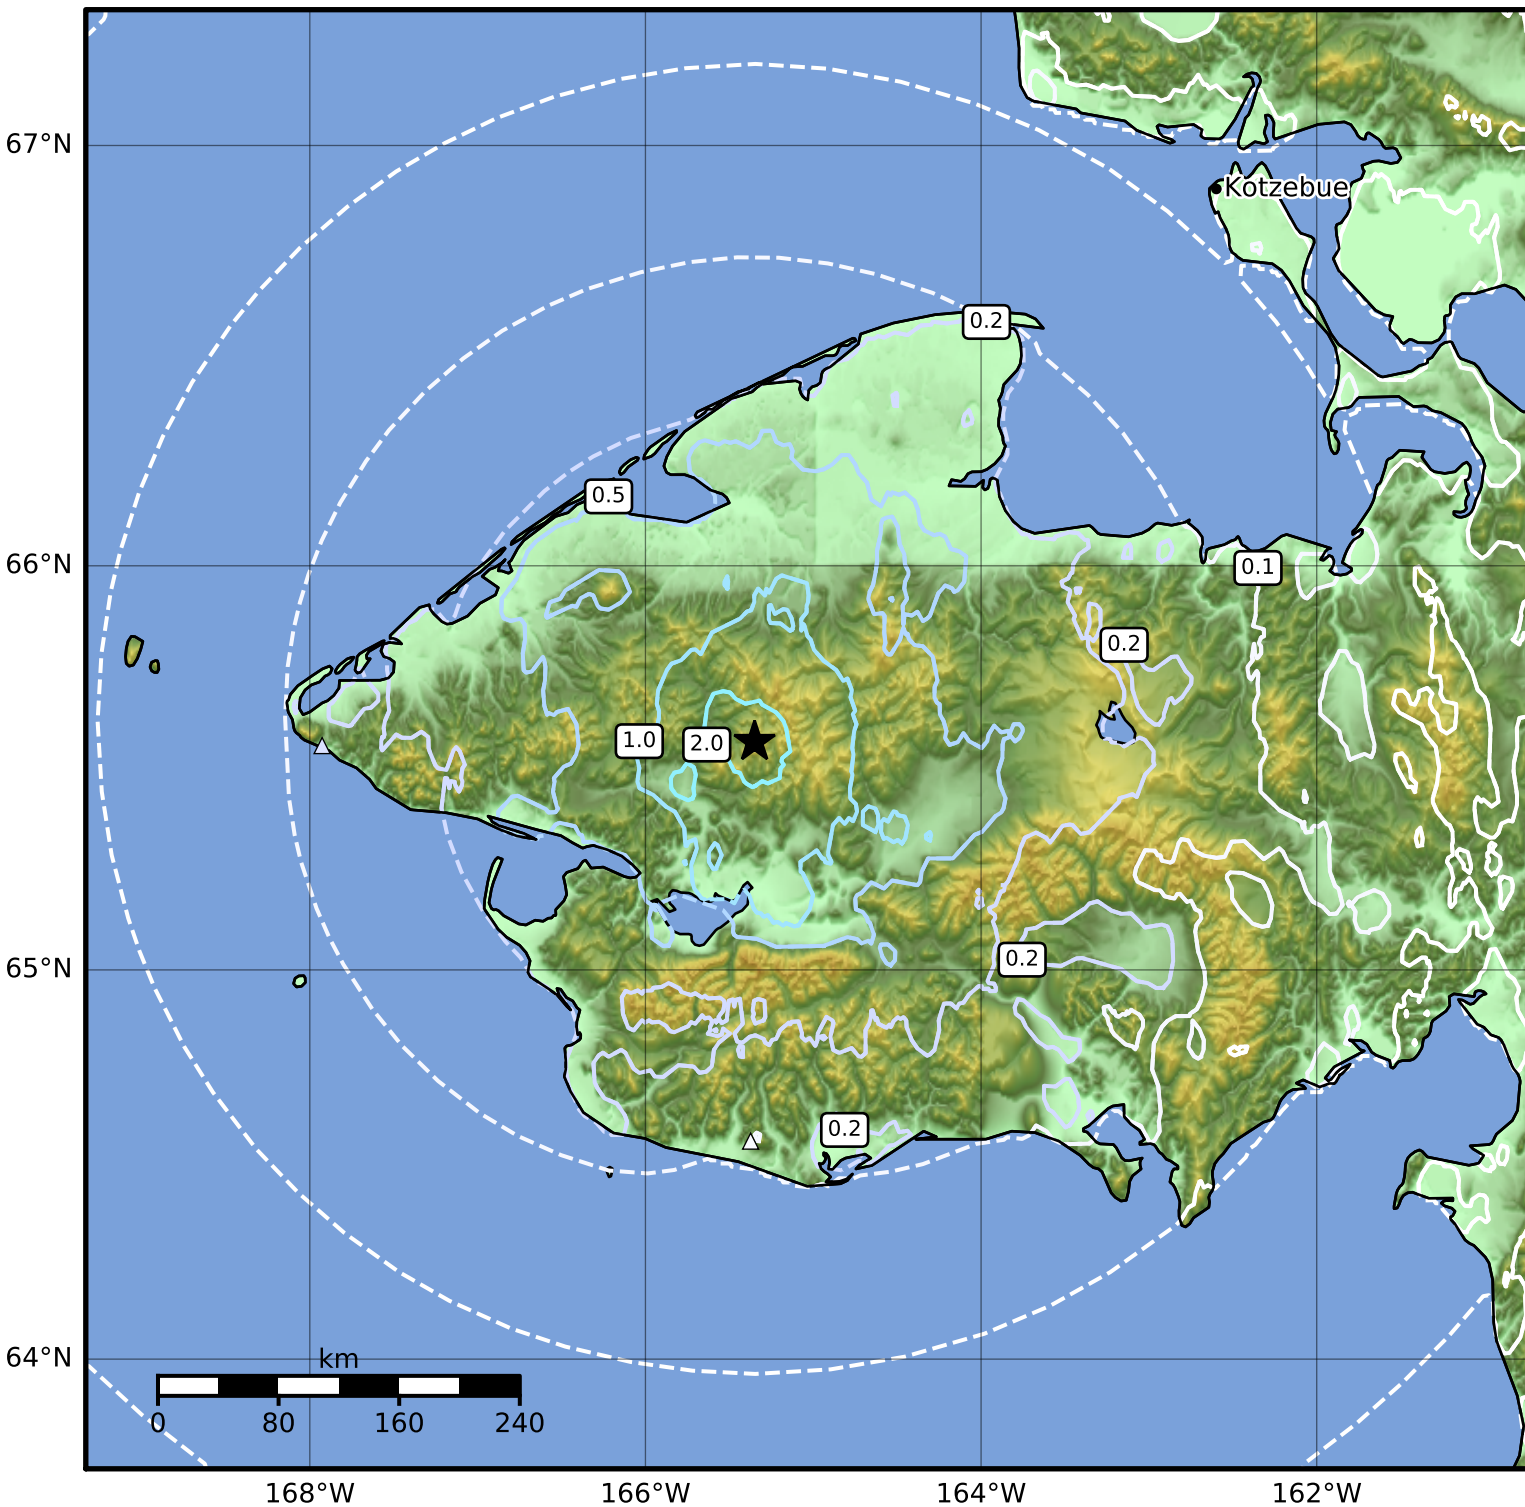

0.3 Second Peak Spectral Acceleration Map Alaska Earthquake Center
 ShakeMap: 58 km (36 miles) NE of Teller
 Jan 16, 2024 04:53:11 UTC M4.5 N65.57 W165.35 Depth: 23.1km ID:ak024qjanyi

SA(0.3) (%g)	0.1	0.2	0.5	1	2	5	10	20	50	100	200
--------------	-----	-----	-----	---	---	---	----	----	----	-----	-----

Scale based on Worden et al. (2012)

△ Seismic Instrument ○ Reported Intensity

★ Epicenter

Version 2: Processed 2024-01-16T05:07:34Z