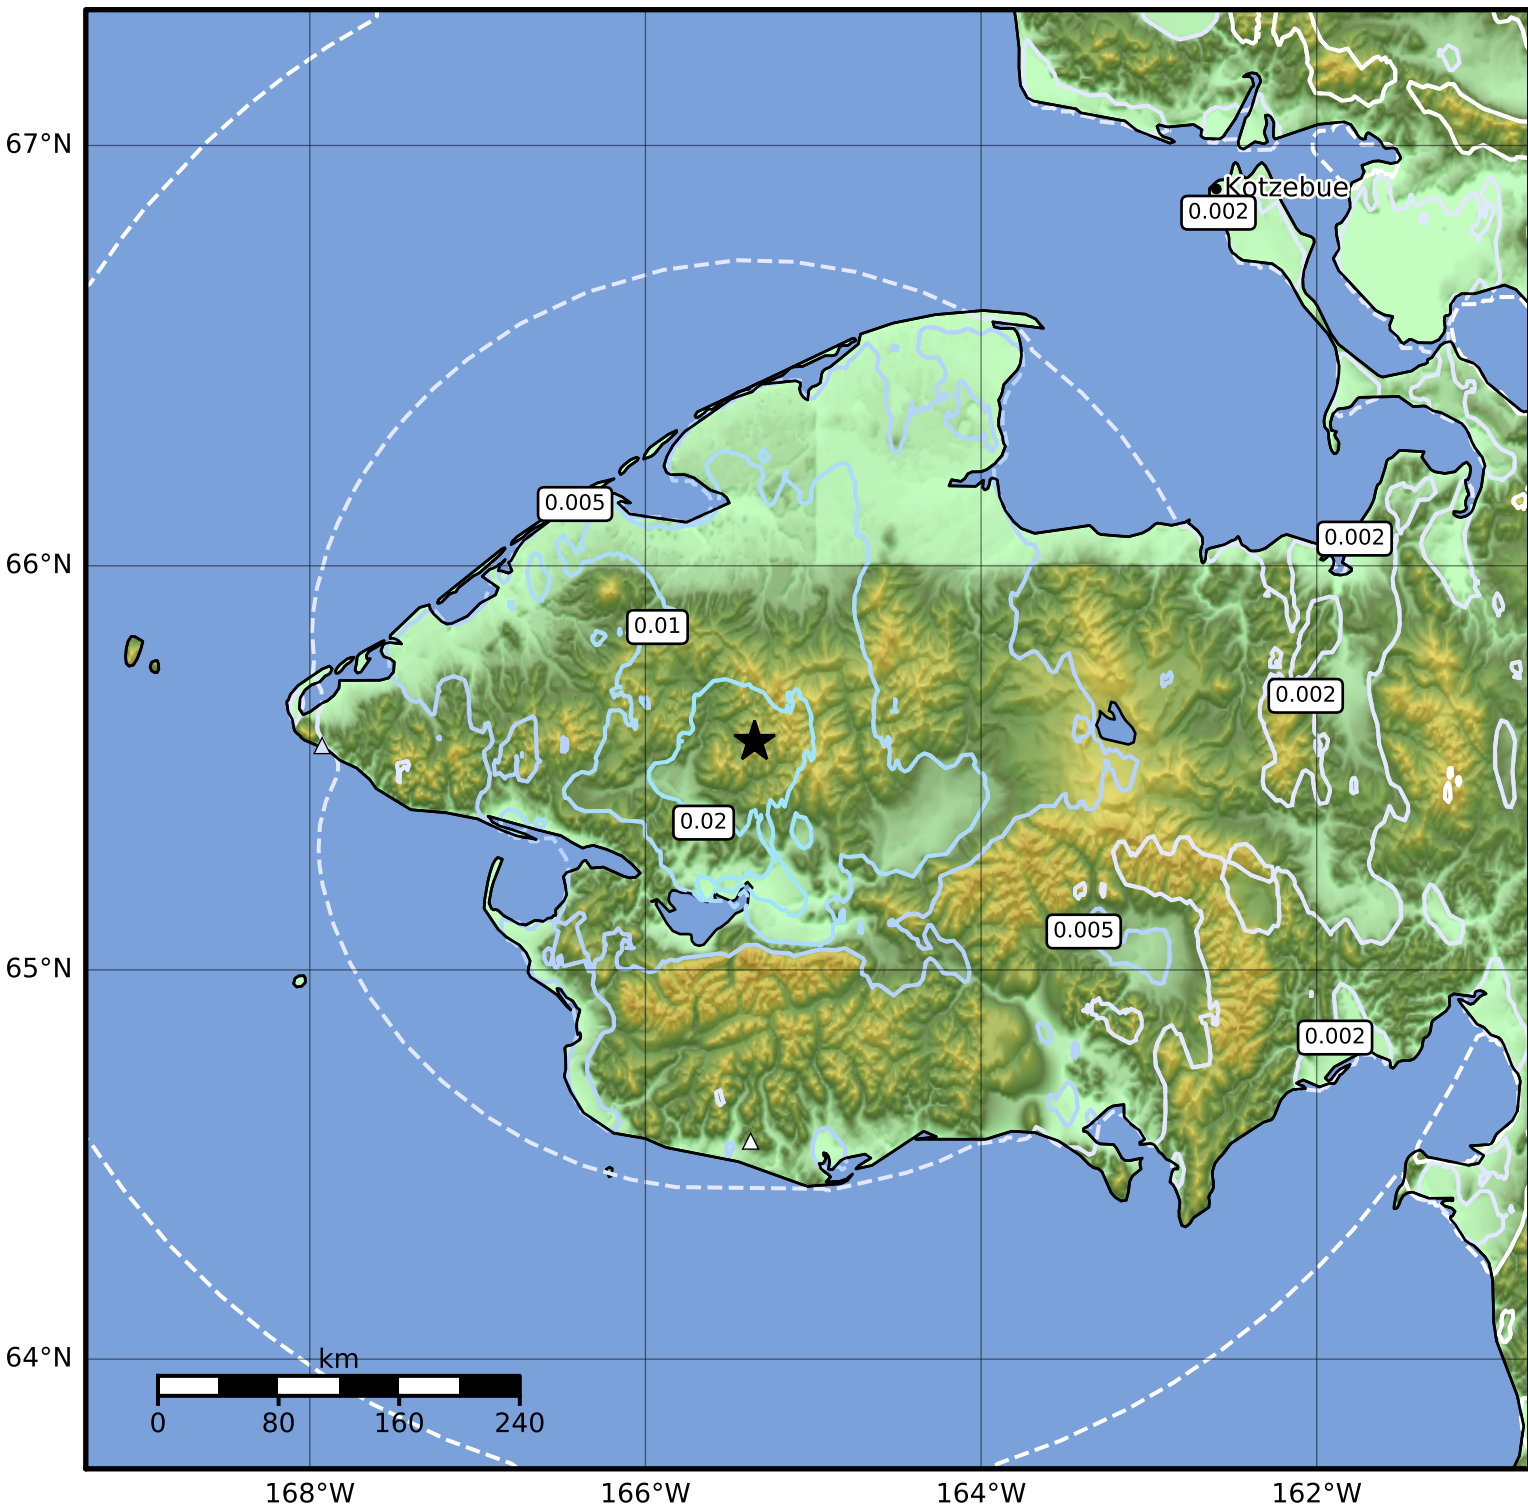

3.0 Second Peak Spectral Acceleration Map Alaska Earthquake Center  
 ShakeMap: 58 km (36 miles) NE of Teller  
 Jan 16, 2024 04:53:11 UTC M4.5 N65.57 W165.35 Depth: 23.1km ID:ak024qjanyi

Scale based on Worden et al. (2012)

△ Seismic Instrument ○ Reported Intensity

★ Epicenter

Version 2: Processed 2024-01-16T05:07:34Z