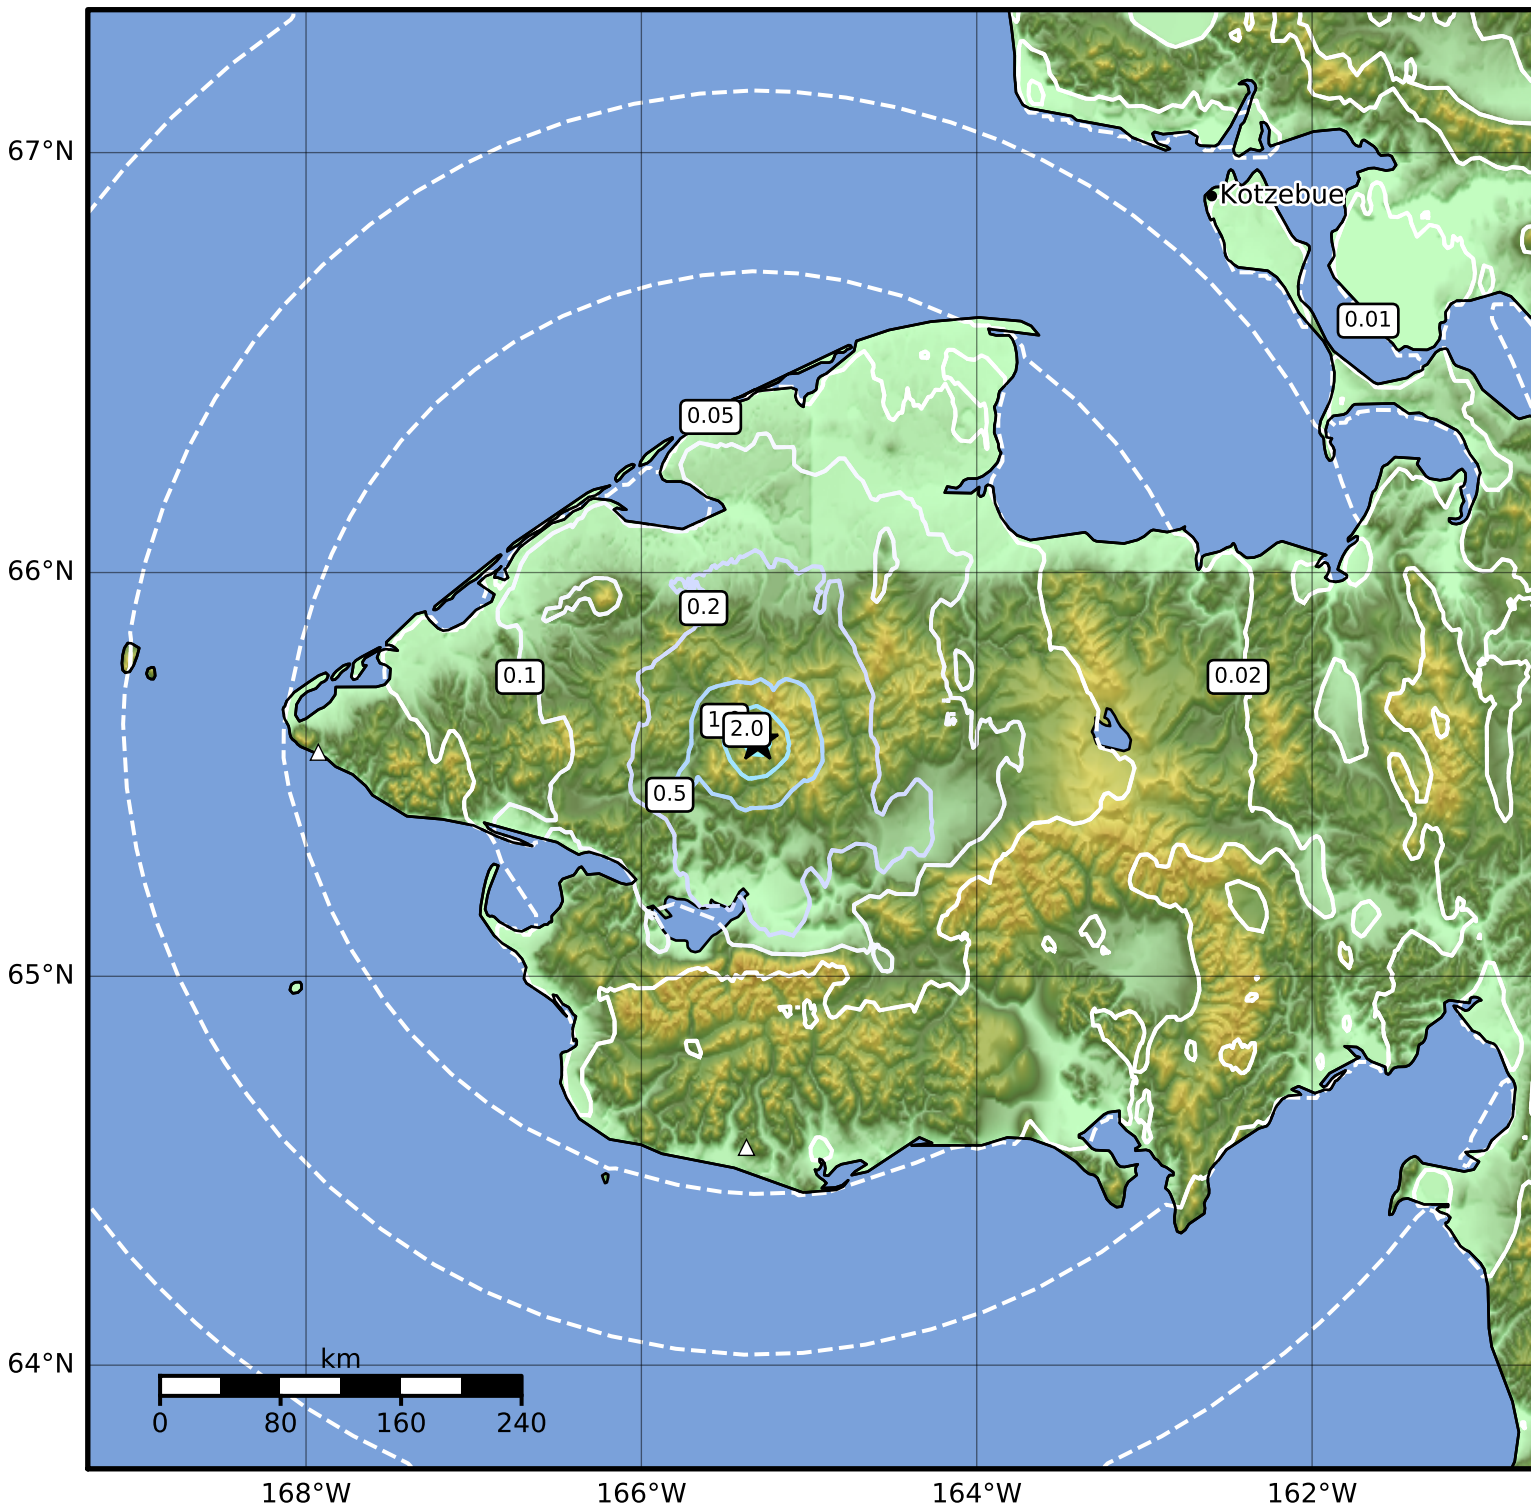

0.3 Second Peak Spectral Acceleration Map Alaska Earthquake Center
 ShakeMap: 61 km (38 miles) NE of Teller
 Jan 16, 2024 08:28:20 UTC M3.7 N65.59 W165.31 Depth: 5.2km ID:ak024qlj9j8

SA(0.3) (%g)	0.1	0.2	0.5	1	2	5	10	20	50	100	200
--------------	-----	-----	-----	---	---	---	----	----	----	-----	-----

Scale based on Worden et al. (2012)

△ Seismic Instrument ○ Reported Intensity

★ Epicenter

Version 1: Processed 2024-01-16T16:44:53Z