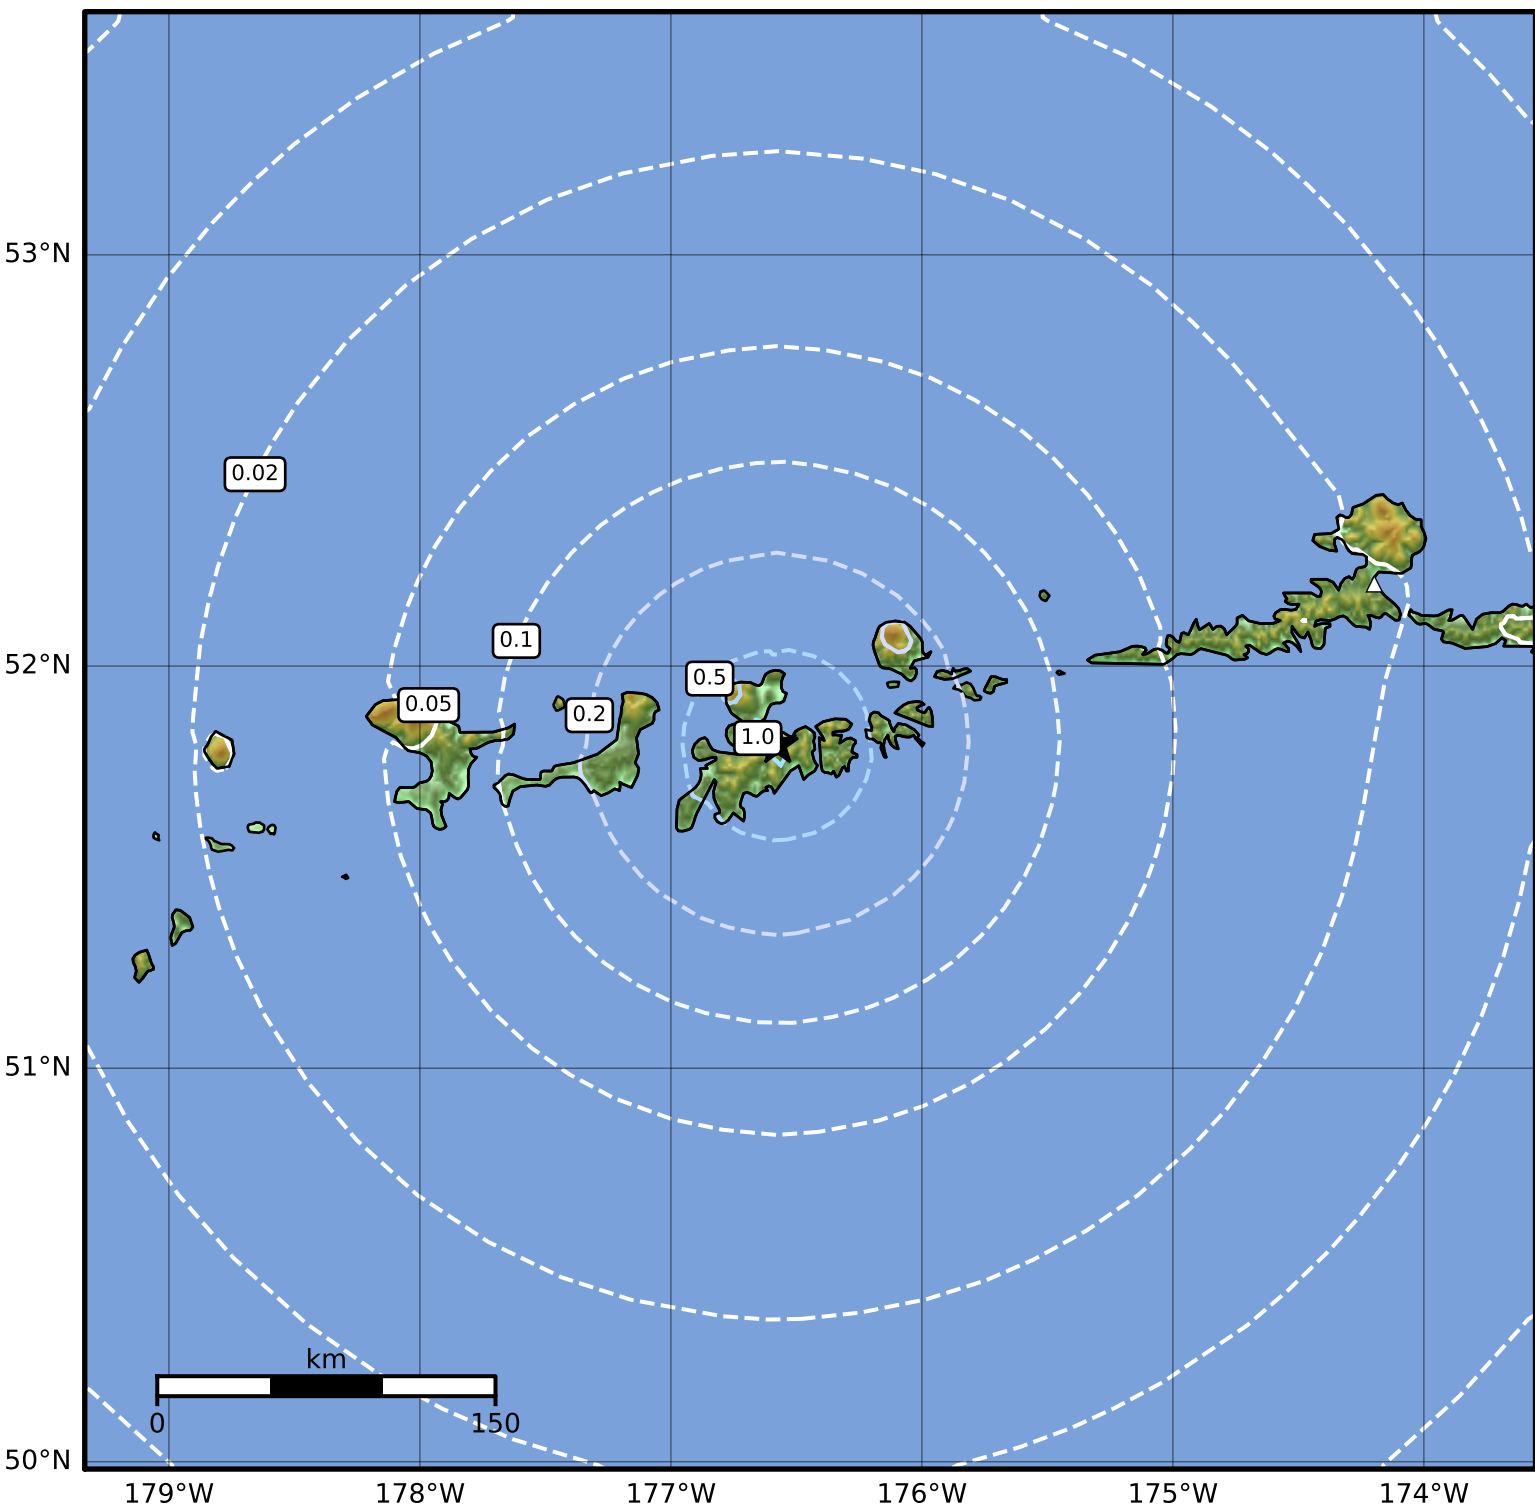

0.3 Second Peak Spectral Acceleration Map Alaska Earthquake Center
 ShakeMap: 9 km (6 miles) SE of Adak
 Jan 16, 2024 18:13:31 UTC M4.0 N51.81 W176.57 Depth: 25.7km ID:ak024qre7km

SA(0.3) (%g)	0.1	0.2	0.5	1	2	5	10	20	50	100	200
---------------------	------------	------------	------------	----------	----------	----------	-----------	-----------	-----------	------------	------------

Scale based on Worden et al. (2012)

Version 2: Processed 2024-01-16T18:41:48Z

△ Seismic Instrument ○ Reported Intensity

★ Epicenter