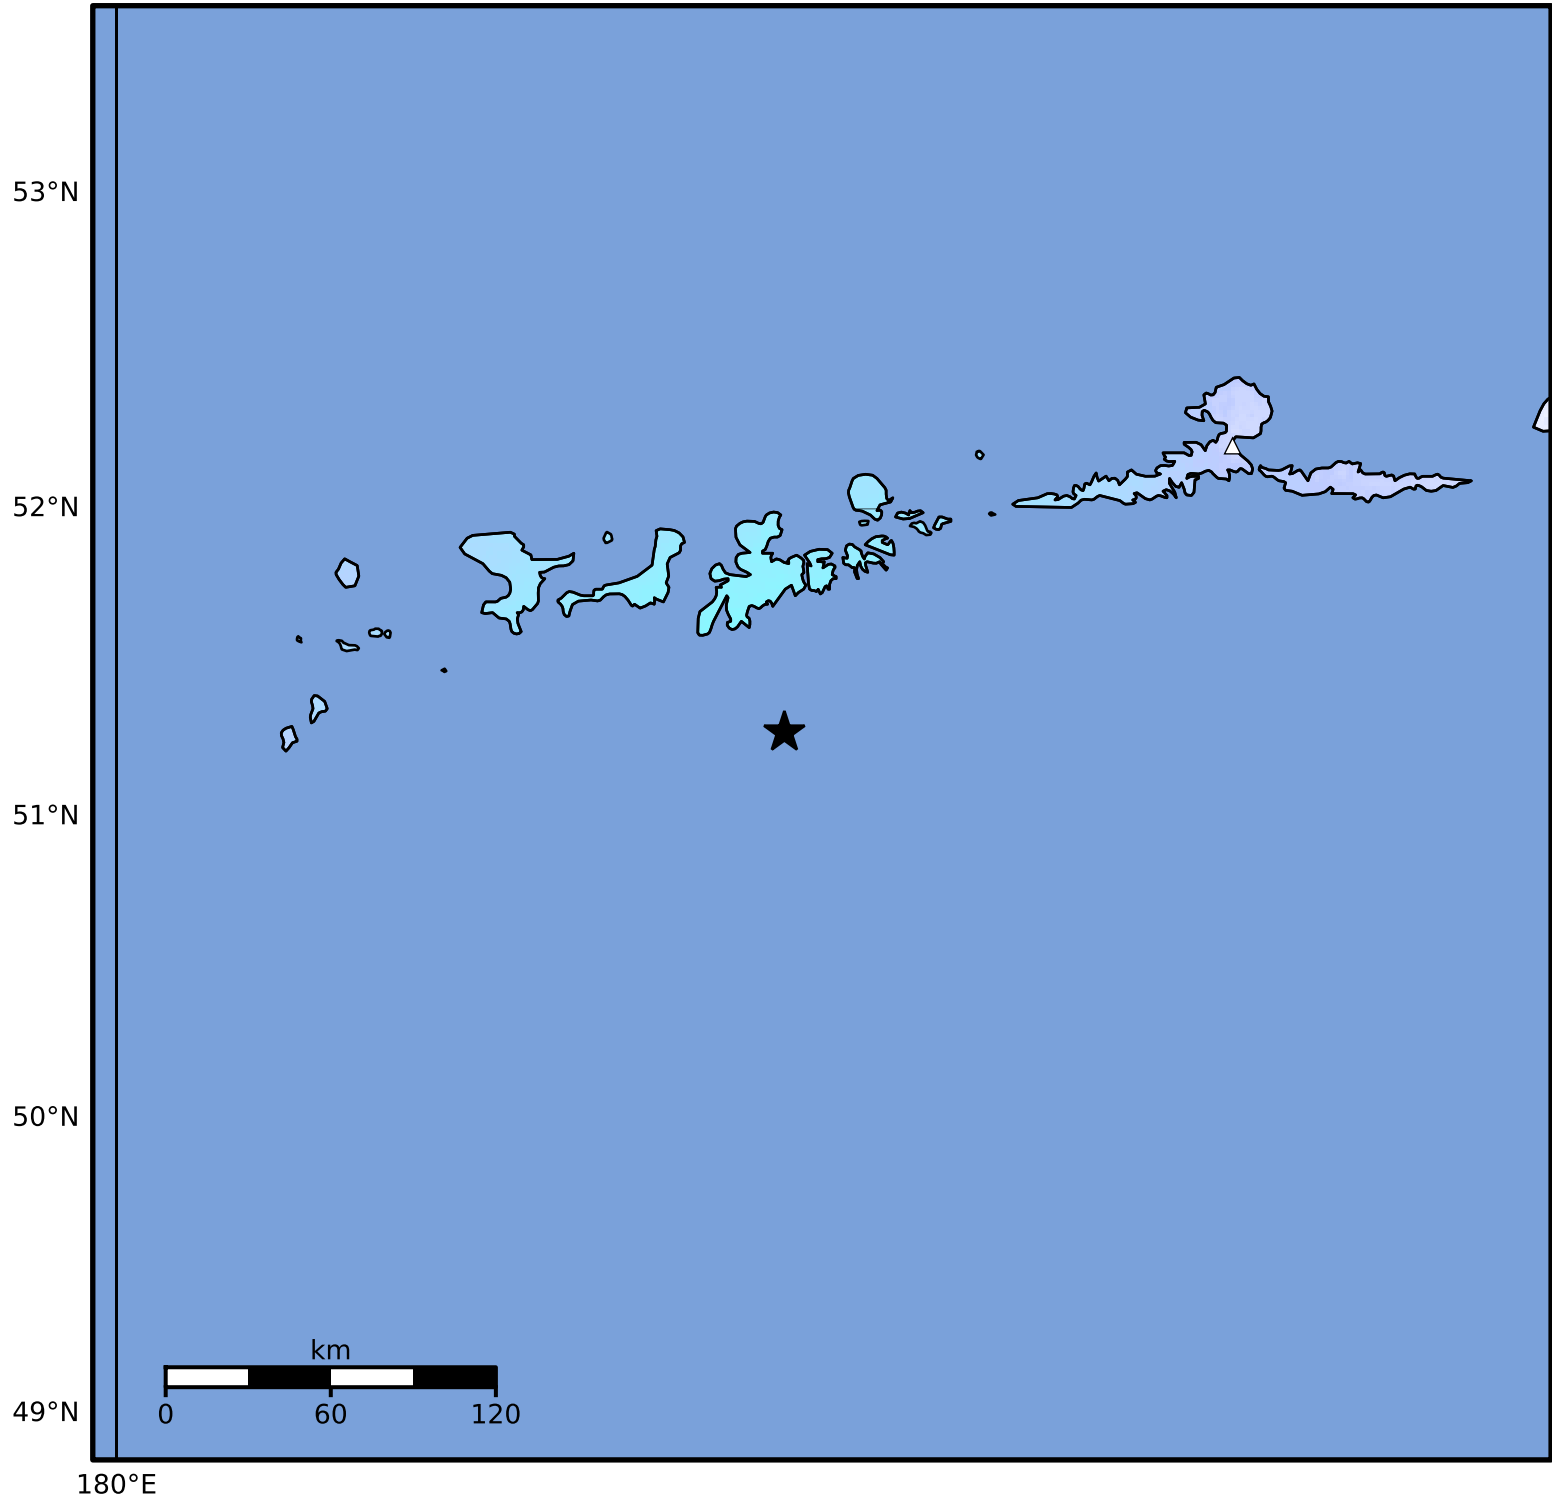

Macroseismic Intensity Map Alaska Earthquake Center
 ShakeMap: 67 km (42 miles) S of Adak
 Jan 22, 2025 13:26:04 UTC M5.0 N51.28 W176.53 Depth: 25.7km ID:ak02510lpupy

SHAKING	Not felt	Weak	Light	Moderate	Strong	Very strong	Severe	Violent	Extreme
DAMAGE	None	None	None	Very light	Light	Moderate	Moderate/heavy	Heavy	Very heavy
PGA(%g)	<0.0464	0.297	2.76	6.2	11.5	21.5	40.1	74.7	>139
PGV(cm/s)	<0.0215	0.135	1.41	4.65	9.64	20	41.4	85.8	>178
INTENSITY	I	II-III	IV	V	VI	VII	VIII	IX	X+

Scale based on Worden et al. (2012) Version 3: Processed 2025-01-22T14:01:55Z
 △ Seismic Instrument ○ Reported Intensity ★ Epicenter