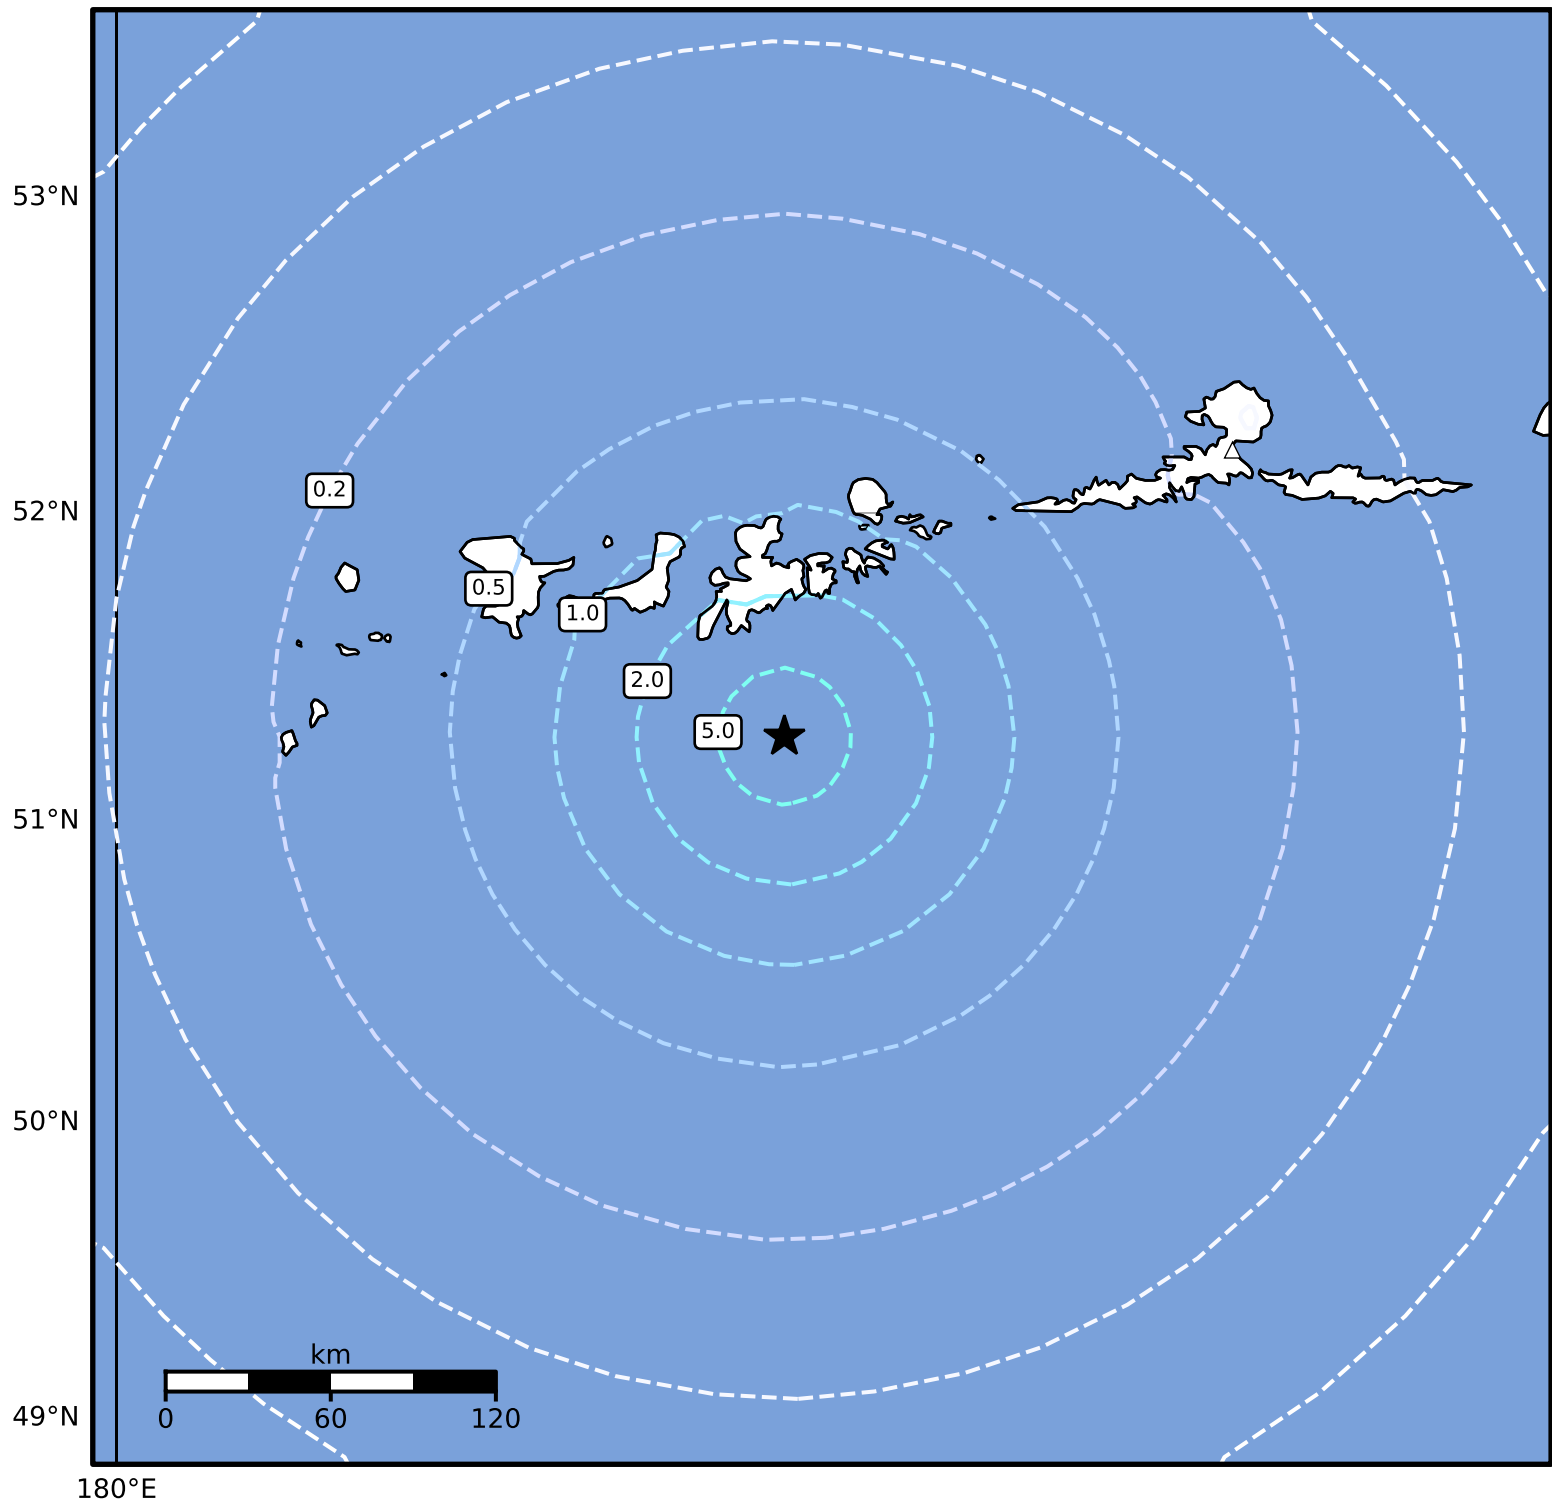

0.3 Second Peak Spectral Acceleration Map Alaska Earthquake Center
 ShakeMap: 67 km (42 miles) S of Adak
 Jan 22, 2025 13:26:04 UTC M5.0 N51.28 W176.53 Depth: 25.7km ID:ak02510lpupy

SA(0.3) (%g)	0.1	0.2	0.5	1	2	5	10	20	50	100	200
--------------	-----	-----	-----	---	---	---	----	----	----	-----	-----

Scale based on Worden et al. (2012)

Version 3: Processed 2025-01-22T14:01:55Z

△ Seismic Instrument ○ Reported Intensity

★ Epicenter