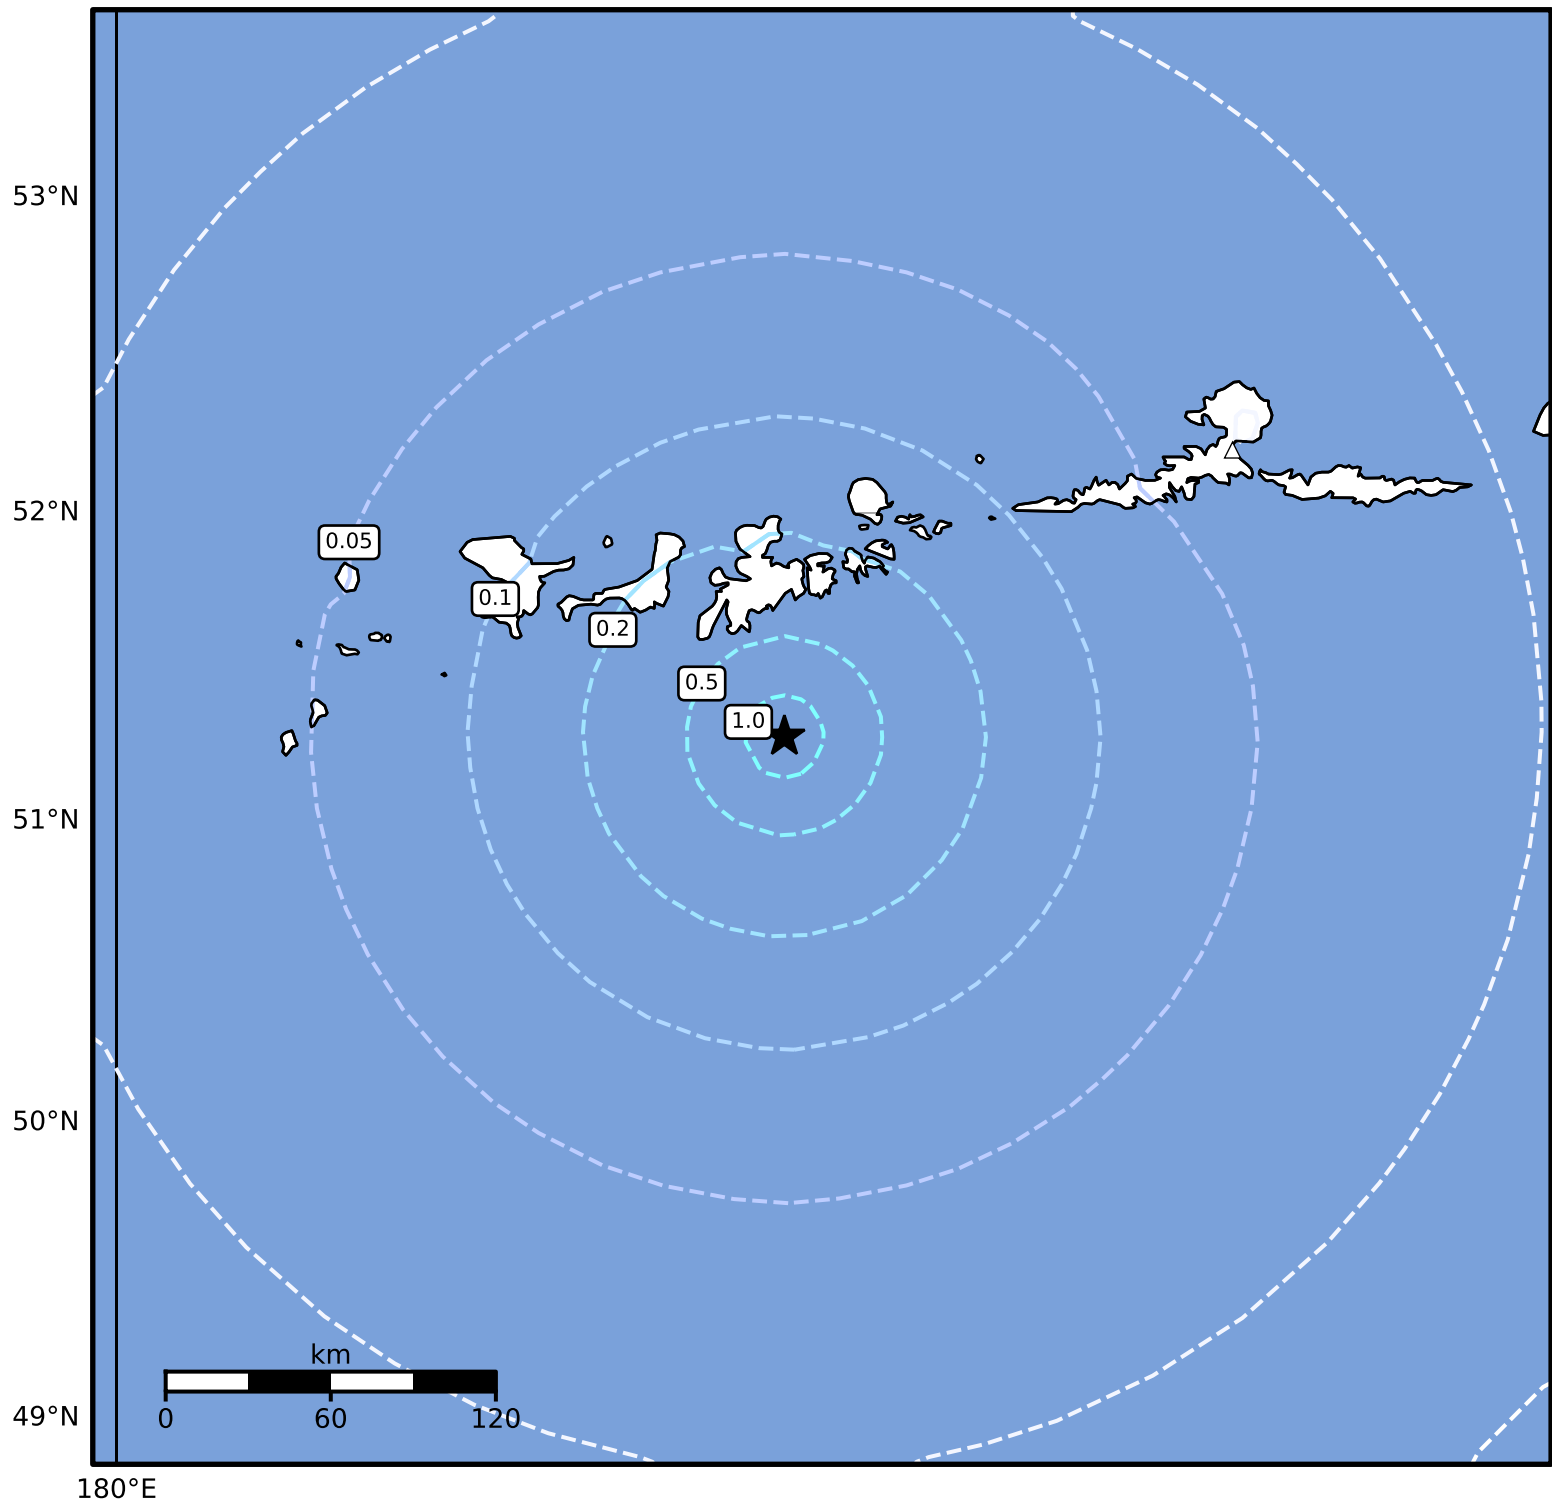

1.0 Second Peak Spectral Acceleration Map Alaska Earthquake Center
 ShakeMap: 67 km (42 miles) S of Adak
 Jan 22, 2025 13:26:04 UTC M5.0 N51.28 W176.53 Depth: 25.7km ID:ak02510lpupy

SA(1.0) (%g)	0.1	0.2	0.5	1	2	5	10	20	50	100	200
--------------	-----	-----	-----	---	---	---	----	----	----	-----	-----

Scale based on Worden et al. (2012)

Version 3: Processed 2025-01-22T14:01:55Z

△ Seismic Instrument ○ Reported Intensity

★ Epicenter