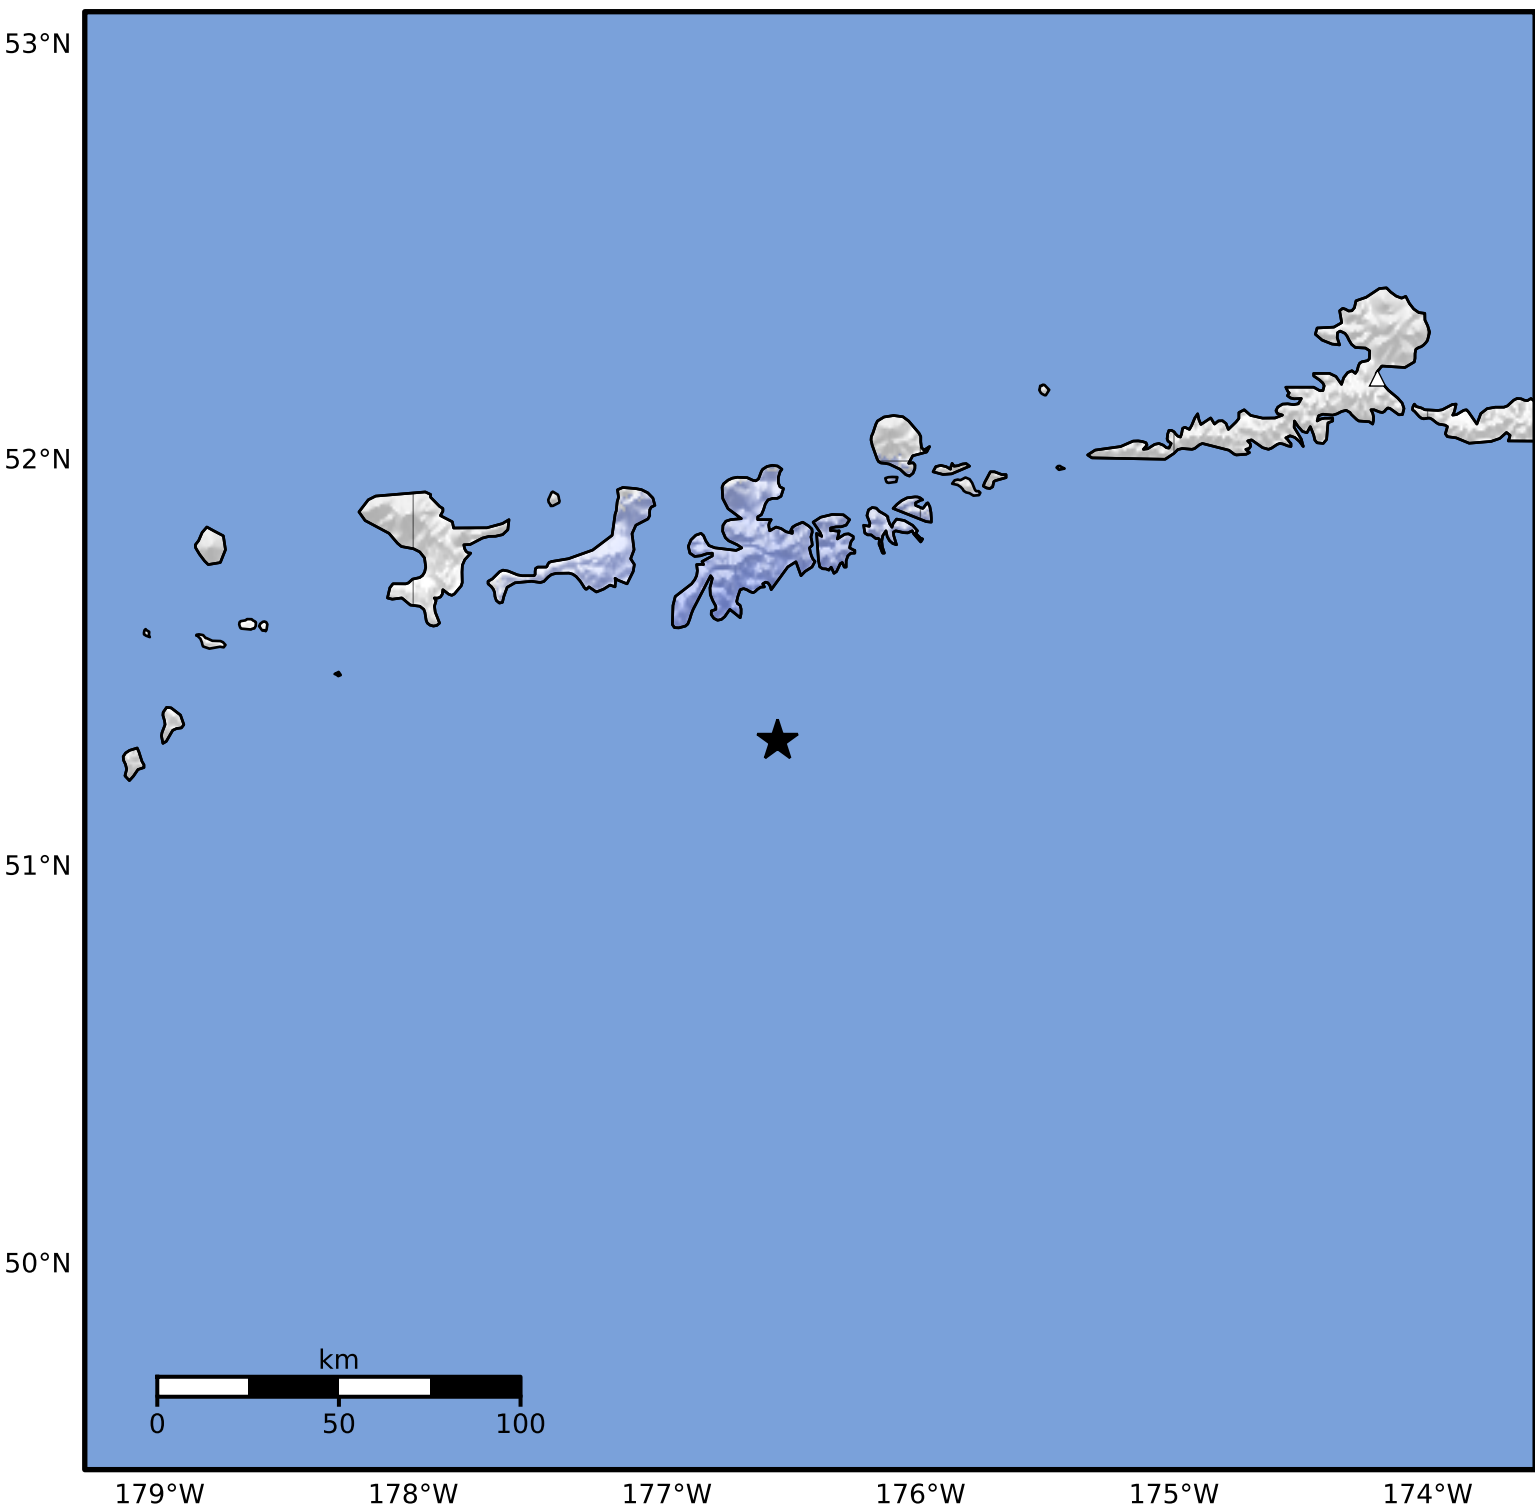

Macroseismic Intensity Map Alaska Earthquake Center
 ShakeMap: 63 km (39 miles) S of Adak
 Jan 22, 2025 13:53:44 UTC M3.8 N51.31 W176.56 Depth: 25.9km ID:ak02510lvq3c

SHAKING	Not felt	Weak	Light	Moderate	Strong	Very strong	Severe	Violent	Extreme
DAMAGE	None	None	None	Very light	Light	Moderate	Moderate/heavy	Heavy	Very heavy
PGA(%g)	<0.0464	0.297	2.76	6.2	11.5	21.5	40.1	74.7	>139
PGV(cm/s)	<0.0215	0.135	1.41	4.65	9.64	20	41.4	85.8	>178
INTENSITY	I	II-III	IV	V	VI	VII	VIII	IX	X+

Scale based on Worden et al. (2012) Version 2: Processed 2025-01-22T14:15:15Z
 △ Seismic Instrument ○ Reported Intensity ★ Epicenter