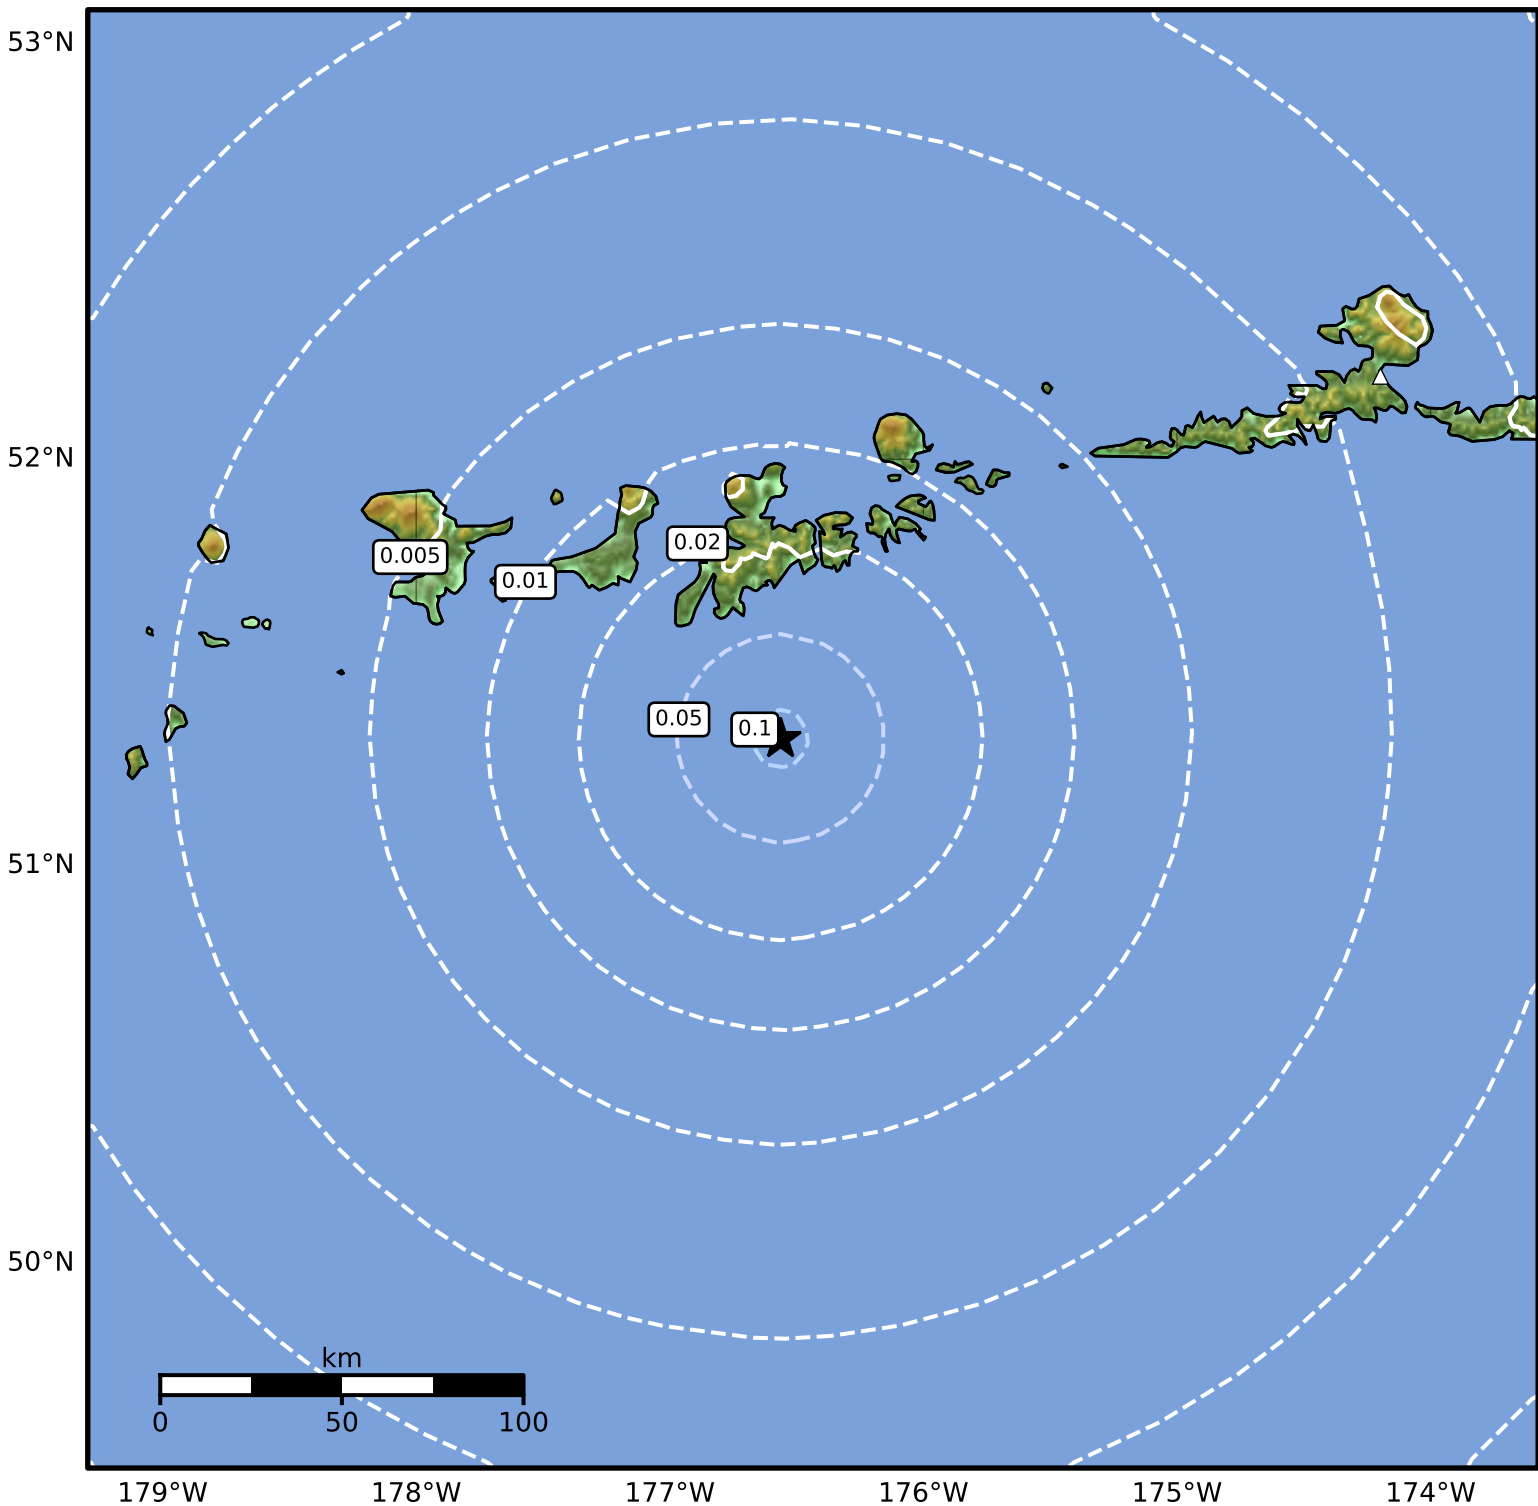

Peak Ground Velocity Map Alaska Earthquake Center
ShakeMap: 63 km (39 miles) S of Adak
Jan 22, 2025 13:53:44 UTC M3.8 N51.31 W176.56 Depth: 25.9km ID:ak02510lvq3c

Scale based on Worden et al. (2012)

Version 2: Processed 2025-01-22T14:15:15Z

△ Seismic Instrument ○ Reported Intensity

★ Epicenter