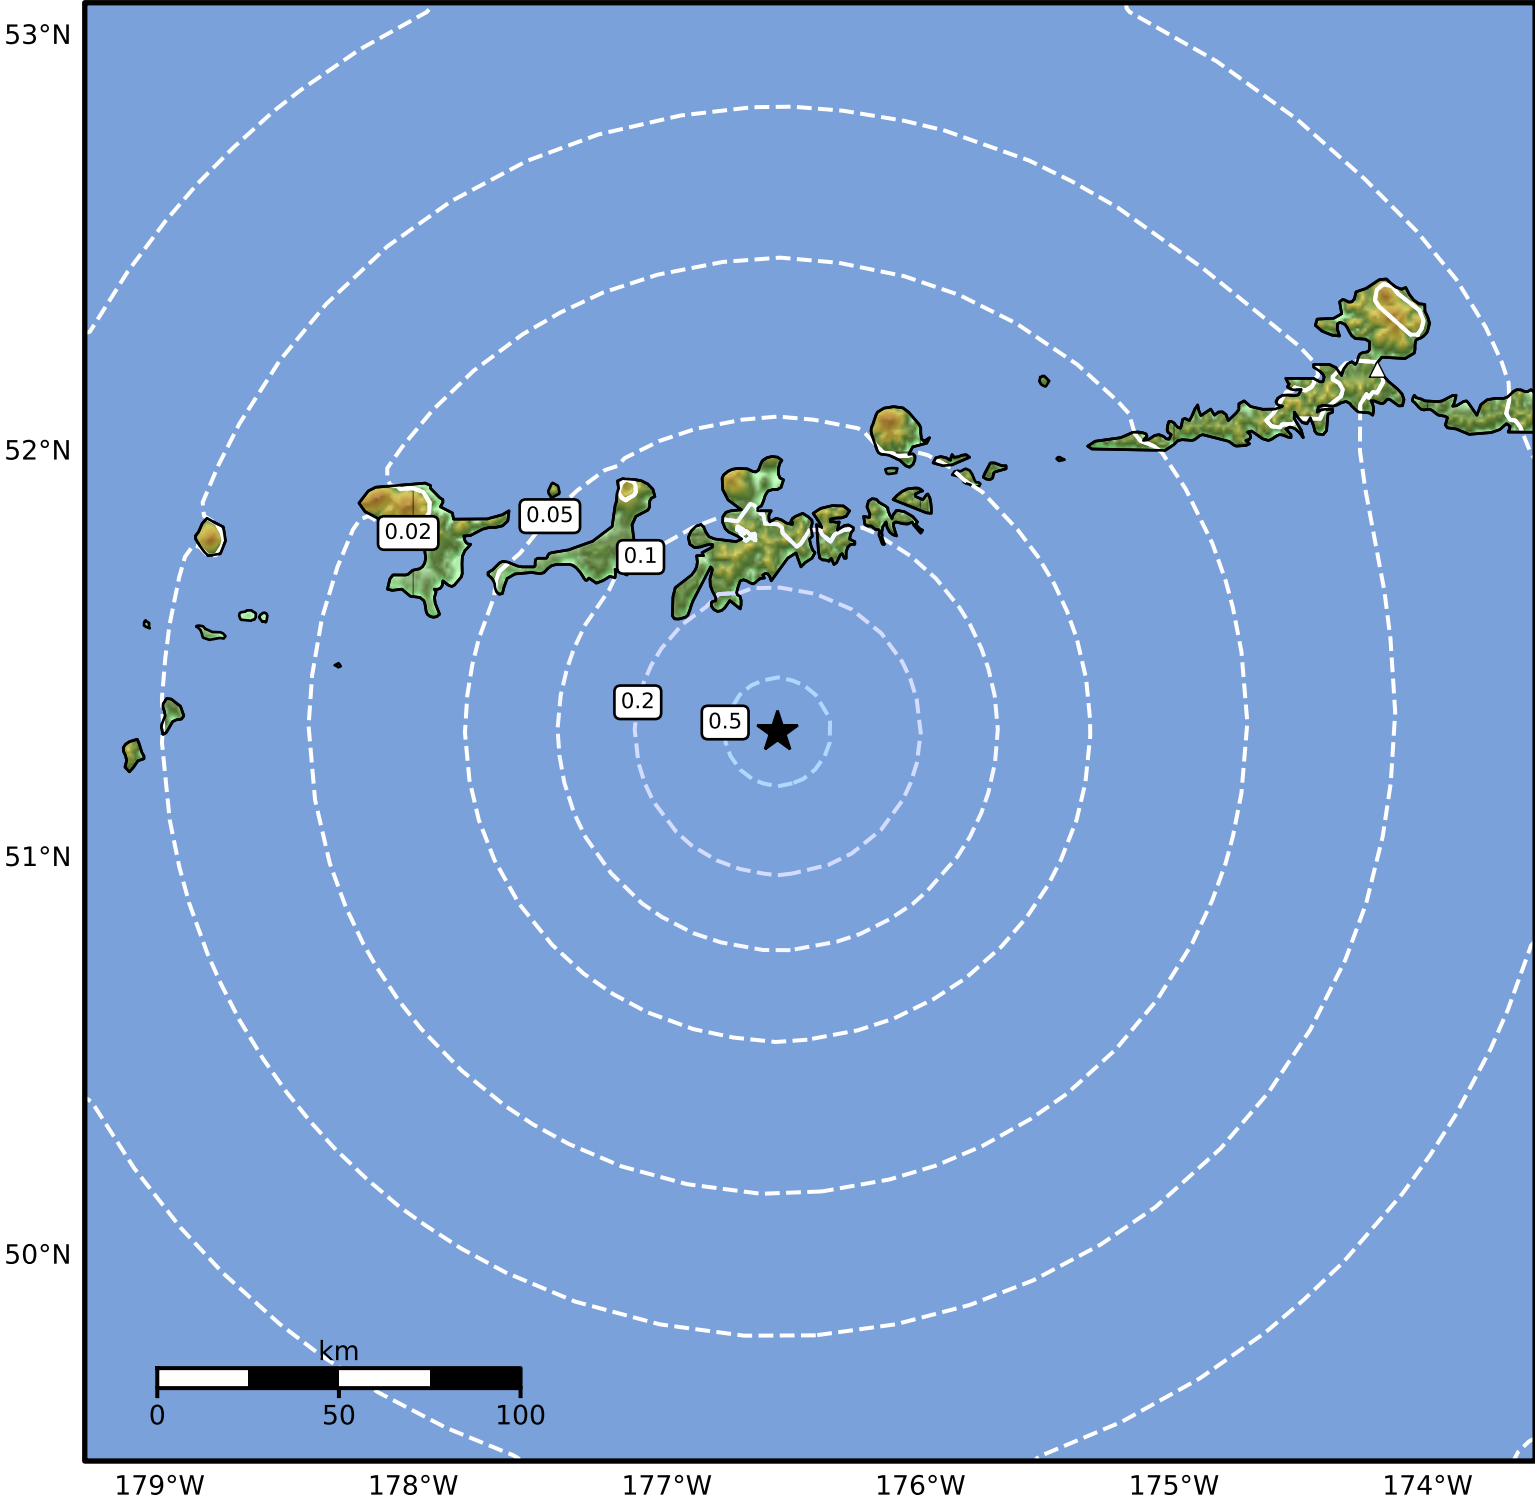

0.3 Second Peak Spectral Acceleration Map Alaska Earthquake Center  
 ShakeMap: 63 km (39 miles) S of Adak  
 Jan 22, 2025 13:53:44 UTC M3.8 N51.31 W176.56 Depth: 25.9km ID:ak02510lvq3c

<b>SA(0.3) (%g)</b>	<b>0.1</b>	<b>0.2</b>	<b>0.5</b>	<b>1</b>	<b>2</b>	<b>5</b>	<b>10</b>	<b>20</b>	<b>50</b>	<b>100</b>	<b>200</b>
---------------------	------------	------------	------------	----------	----------	----------	-----------	-----------	-----------	------------	------------

Scale based on Worden et al. (2012)

Version 2: Processed 2025-01-22T14:15:15Z

△ Seismic Instrument ○ Reported Intensity

★ Epicenter