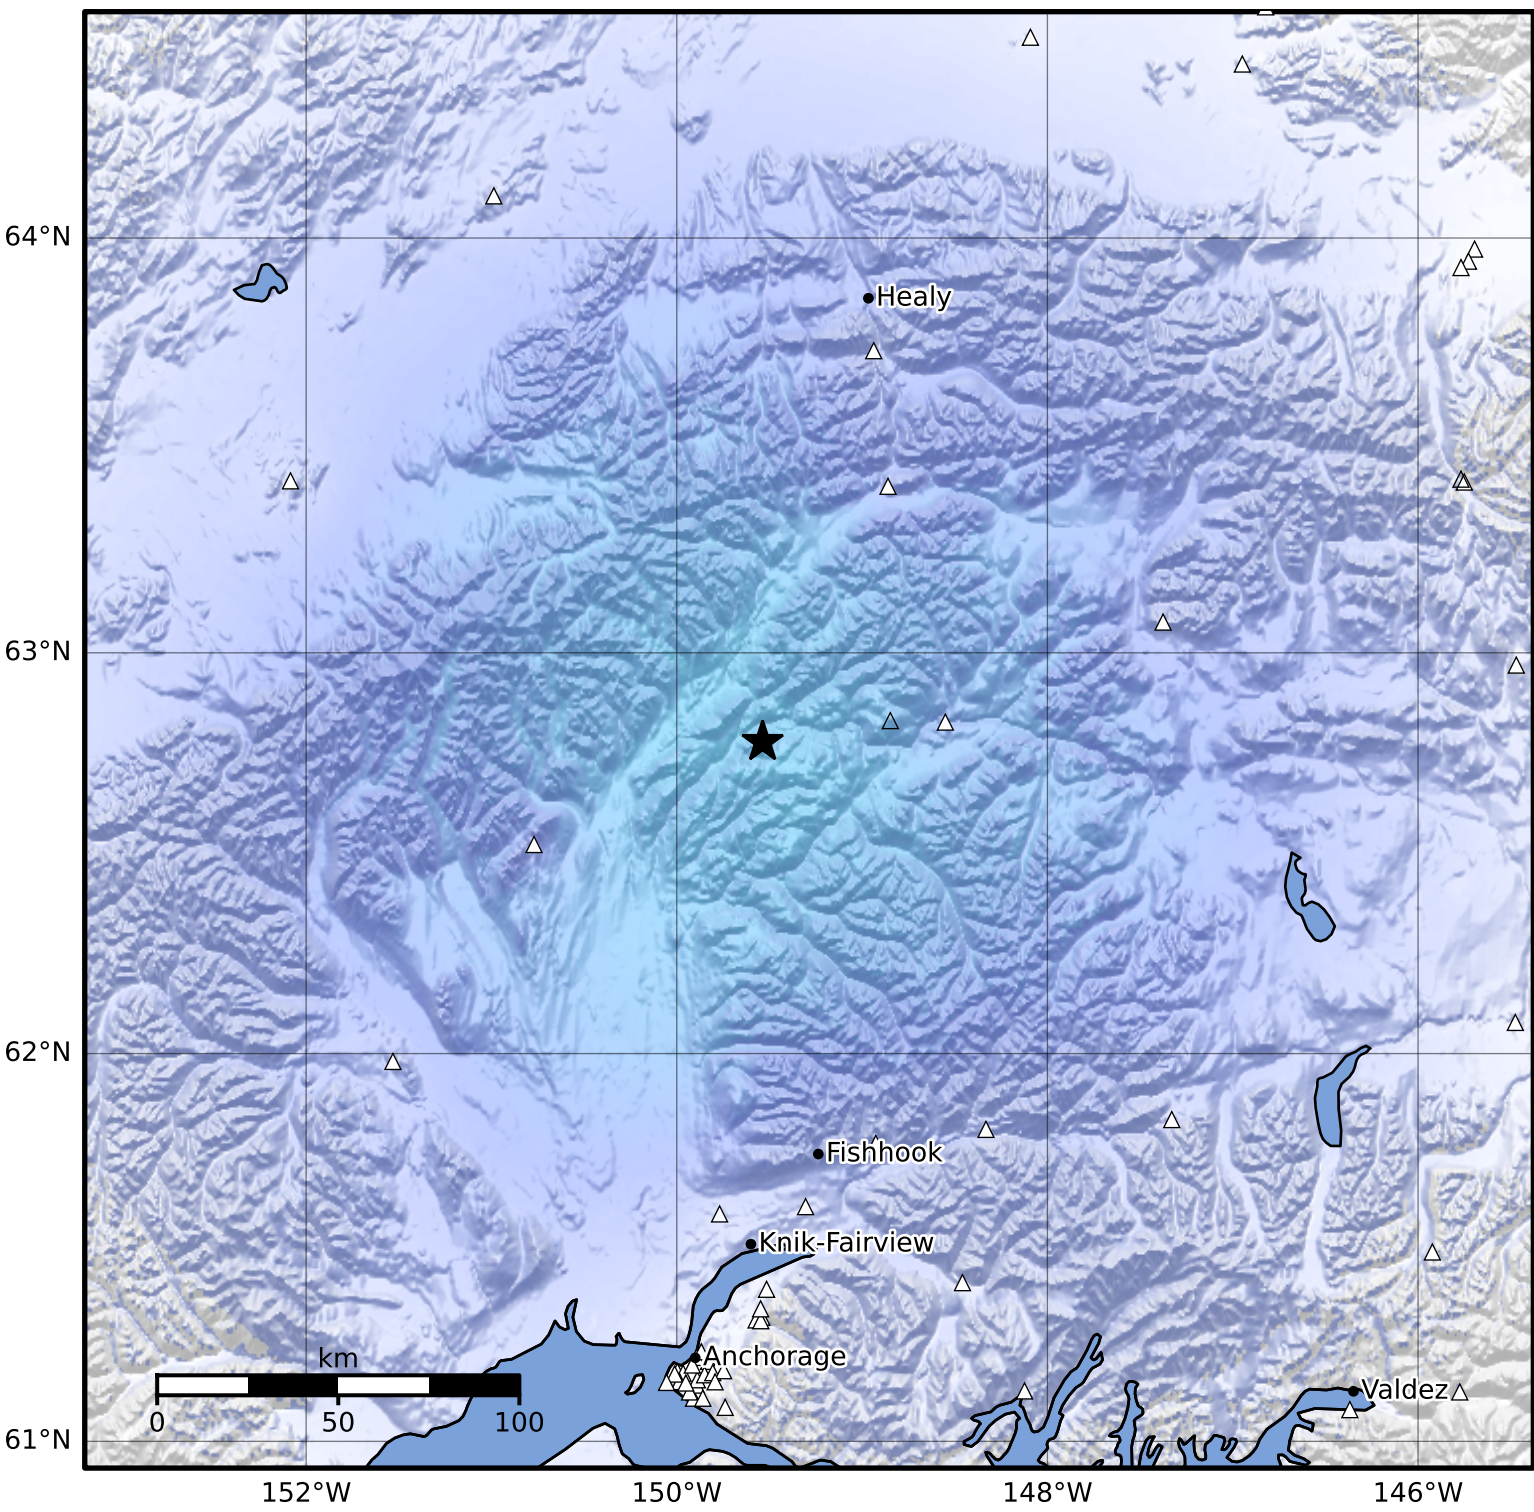

Macroseismic Intensity Map Alaska Earthquake Center
 ShakeMap: 59 km (37 miles) NNE of Talkeetna
 Jan 23, 2025 15:14:33 UTC M3.5 N62.78 W149.54 Depth: 74.6km ID:ak02512adk2h

SHAKING	Not felt	Weak	Light	Moderate	Strong	Very strong	Severe	Violent	Extreme
DAMAGE	None	None	None	Very light	Light	Moderate	Moderate/heavy	Heavy	Very heavy
PGA(%g)	<0.0464	0.297	2.76	6.2	11.5	21.5	40.1	74.7	>139
PGV(cm/s)	<0.0215	0.135	1.41	4.65	9.64	20	41.4	85.8	>178
INTENSITY	I	II-III	IV	V	VI	VII	VIII	IX	X+

Scale based on Worden et al. (2012) Version 1: Processed 2025-01-23T15:22:49Z
 △ Seismic Instrument ○ Reported Intensity ★ Epicenter