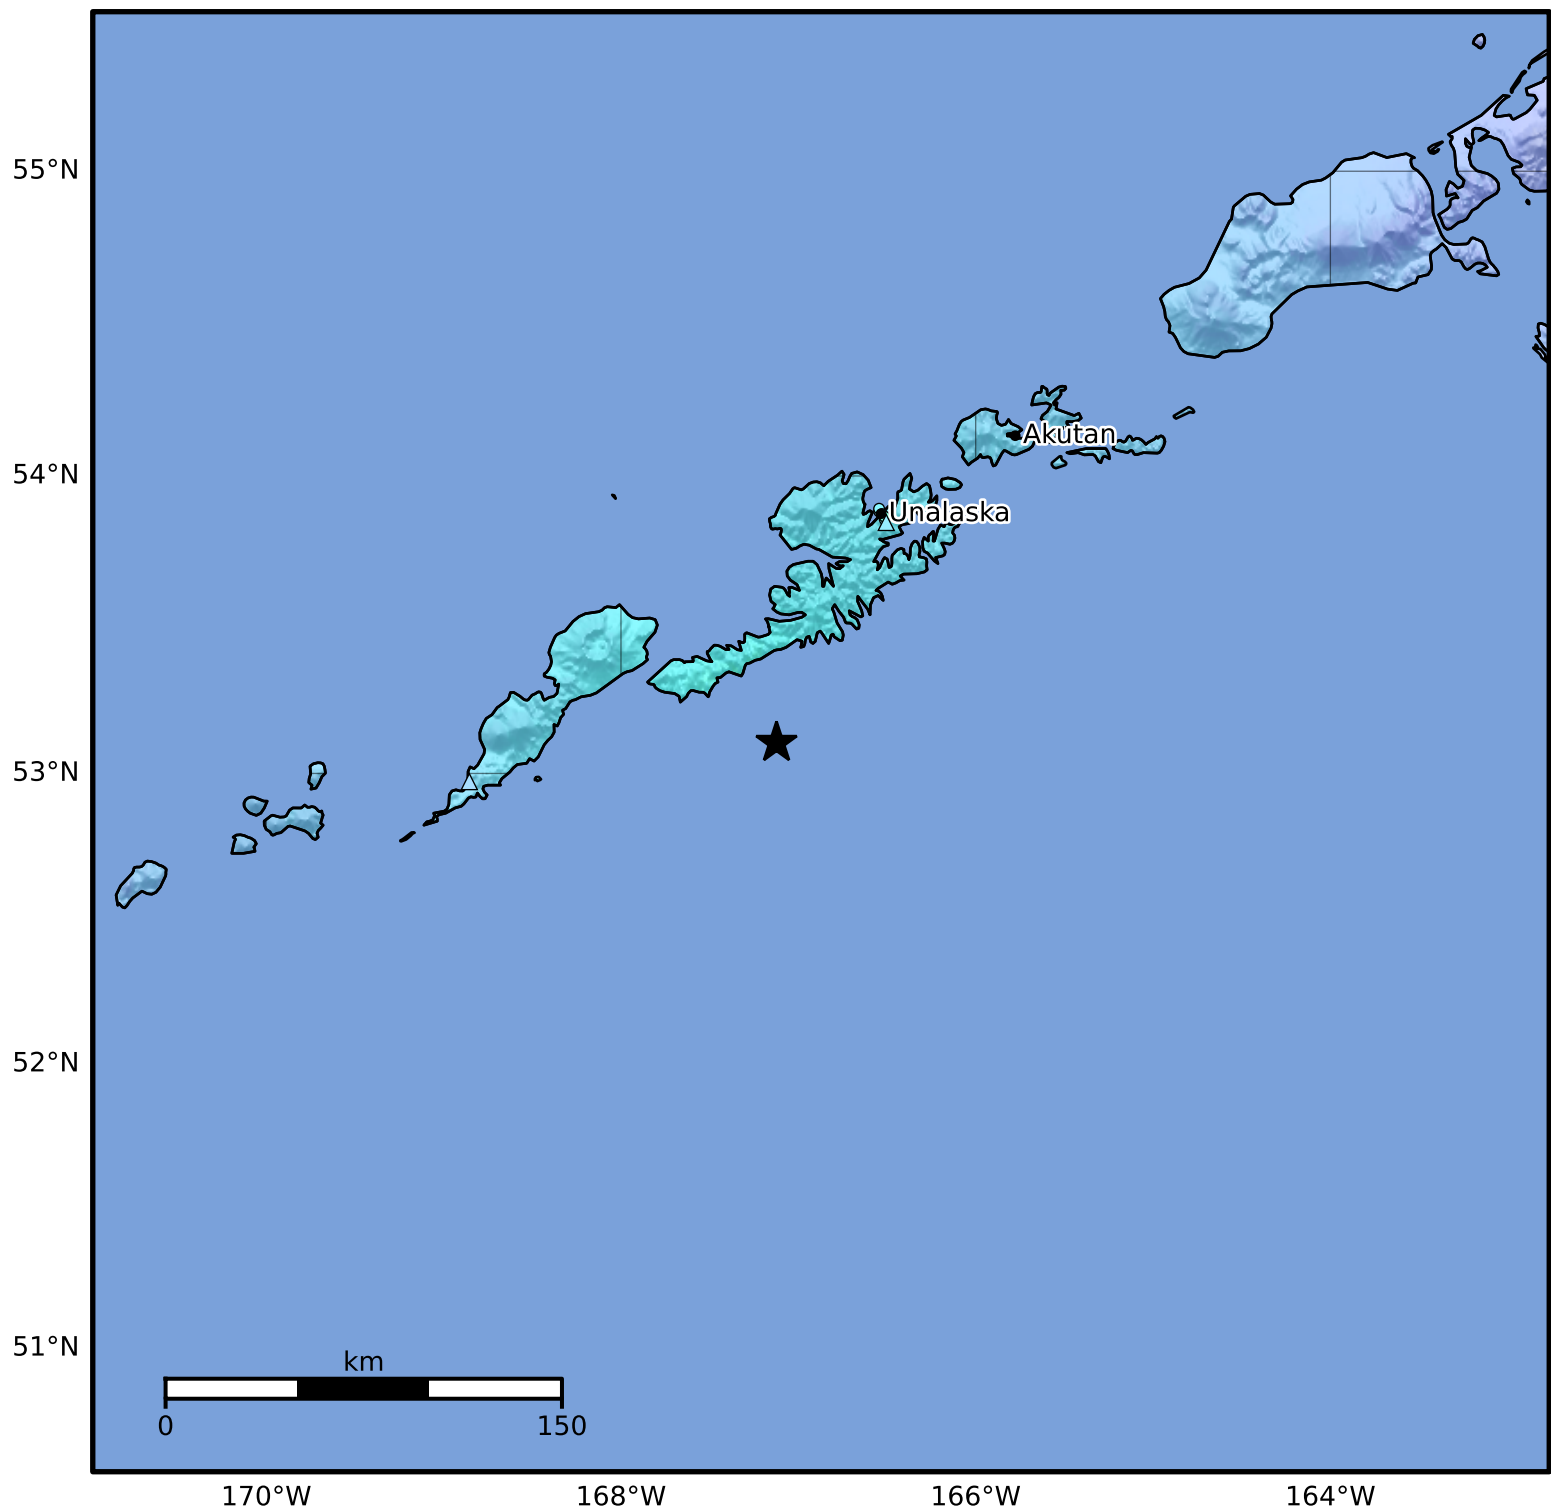

Macroseismic Intensity Map Alaska Earthquake Center
 ShakeMap: 94 km (58 miles) SSW of Unalaska
 Jan 26, 2025 22:39:13 UTC M5.6 N53.10 W167.12 Depth: 38.8km ID:ak02517day8d

SHAKING	Not felt	Weak	Light	Moderate	Strong	Very strong	Severe	Violent	Extreme
DAMAGE	None	None	None	Very light	Light	Moderate	Moderate/heavy	Heavy	Very heavy
PGA(%g)	<0.0464	0.297	2.76	6.2	11.5	21.5	40.1	74.7	>139
PGV(cm/s)	<0.0215	0.135	1.41	4.65	9.64	20	41.4	85.8	>178
INTENSITY	I	II-III	IV	V	VI	VII	VIII	IX	X+

Scale based on Worden et al. (2012)

Version 6: Processed 2025-01-26T23:35:21Z

△ Seismic Instrument ○ Reported Intensity

★ Epicenter