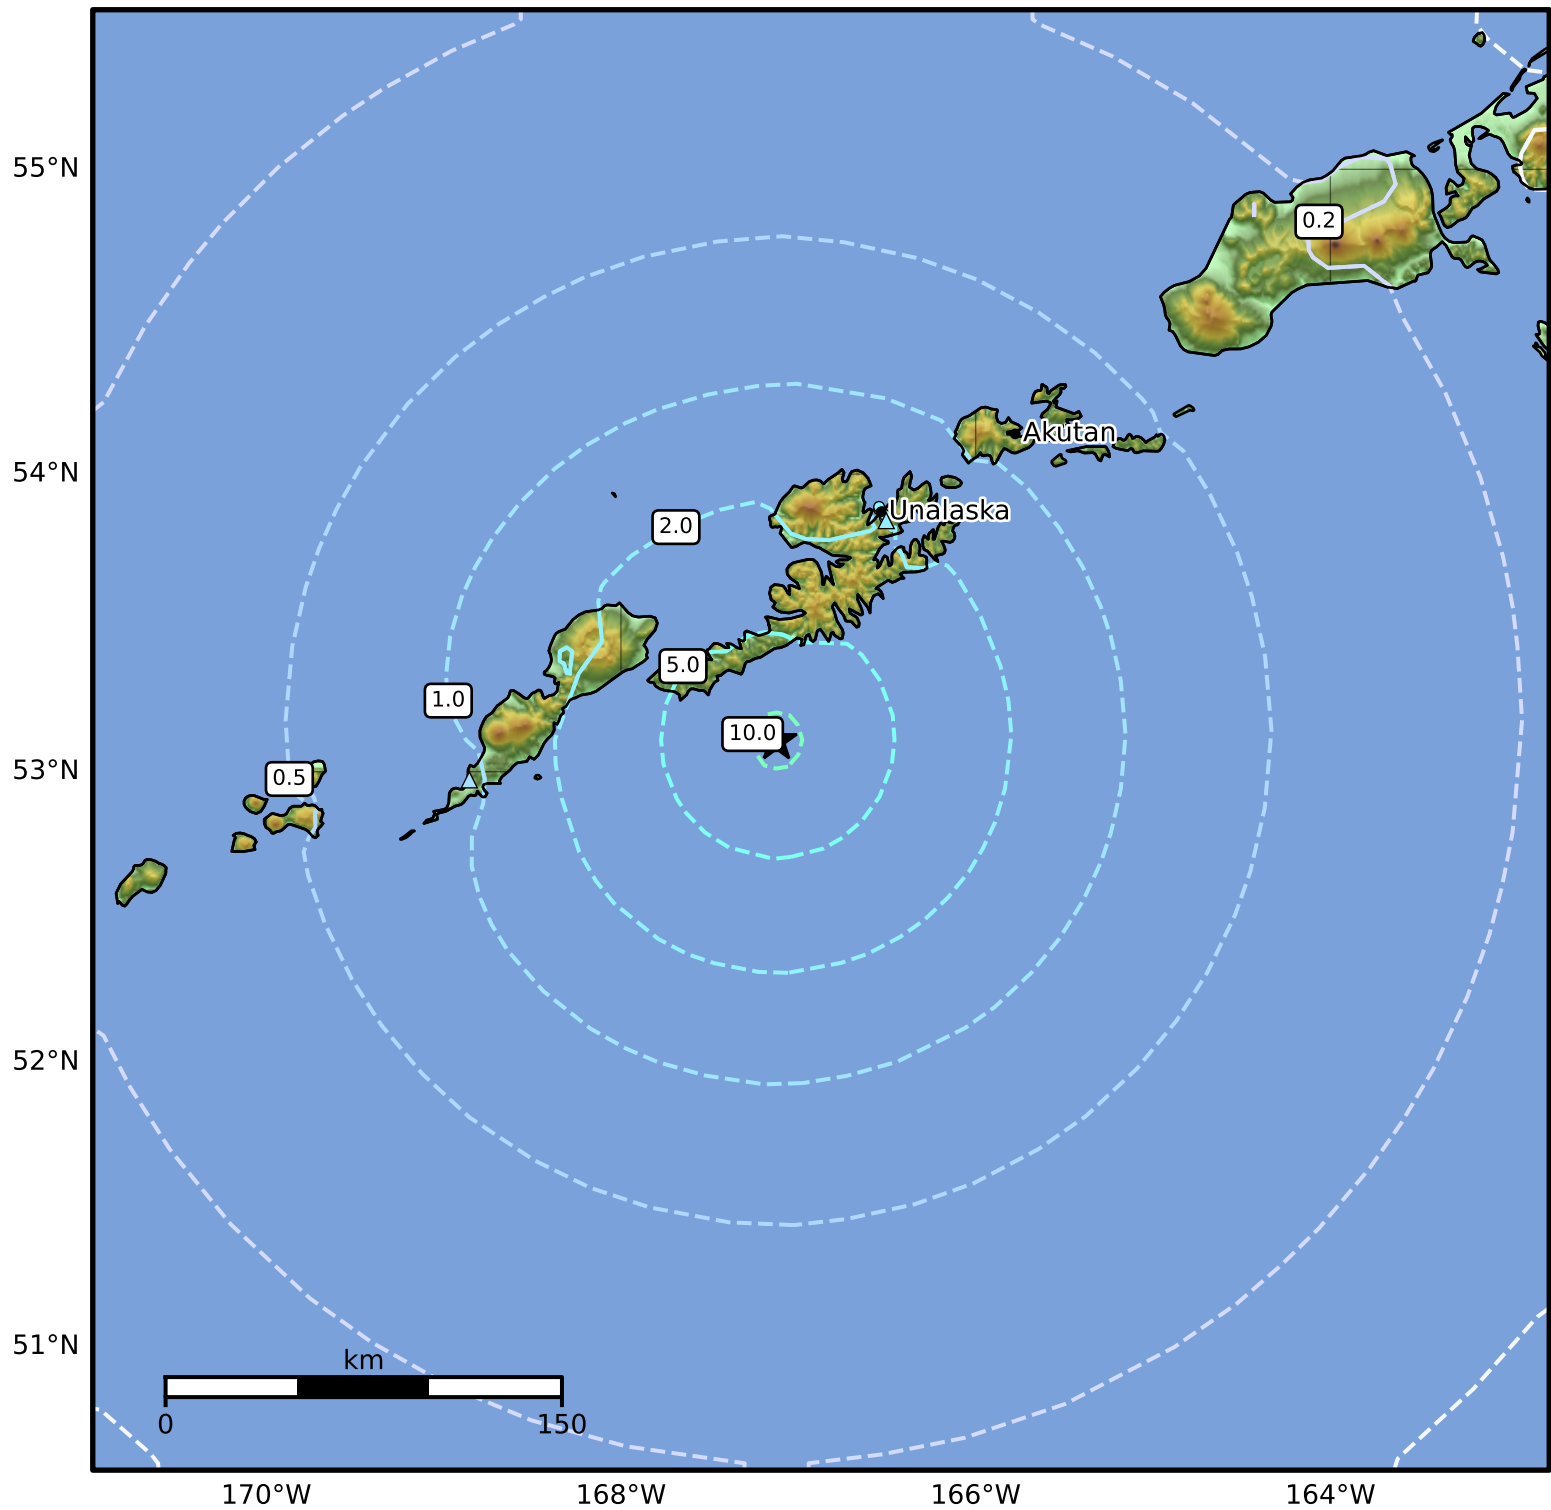

0.3 Second Peak Spectral Acceleration Map Alaska Earthquake Center
 ShakeMap: 94 km (58 miles) SSW of Unalaska
 Jan 26, 2025 22:39:13 UTC M5.6 N53.10 W167.12 Depth: 38.8km ID:ak02517day8d

SA(0.3) (%g)	0.1	0.2	0.5	1	2	5	10	20	50	100	200
--------------	-----	-----	-----	---	---	---	----	----	----	-----	-----

Scale based on Worden et al. (2012)

Version 6: Processed 2025-01-26T23:35:21Z

△ Seismic Instrument ○ Reported Intensity

★ Epicenter