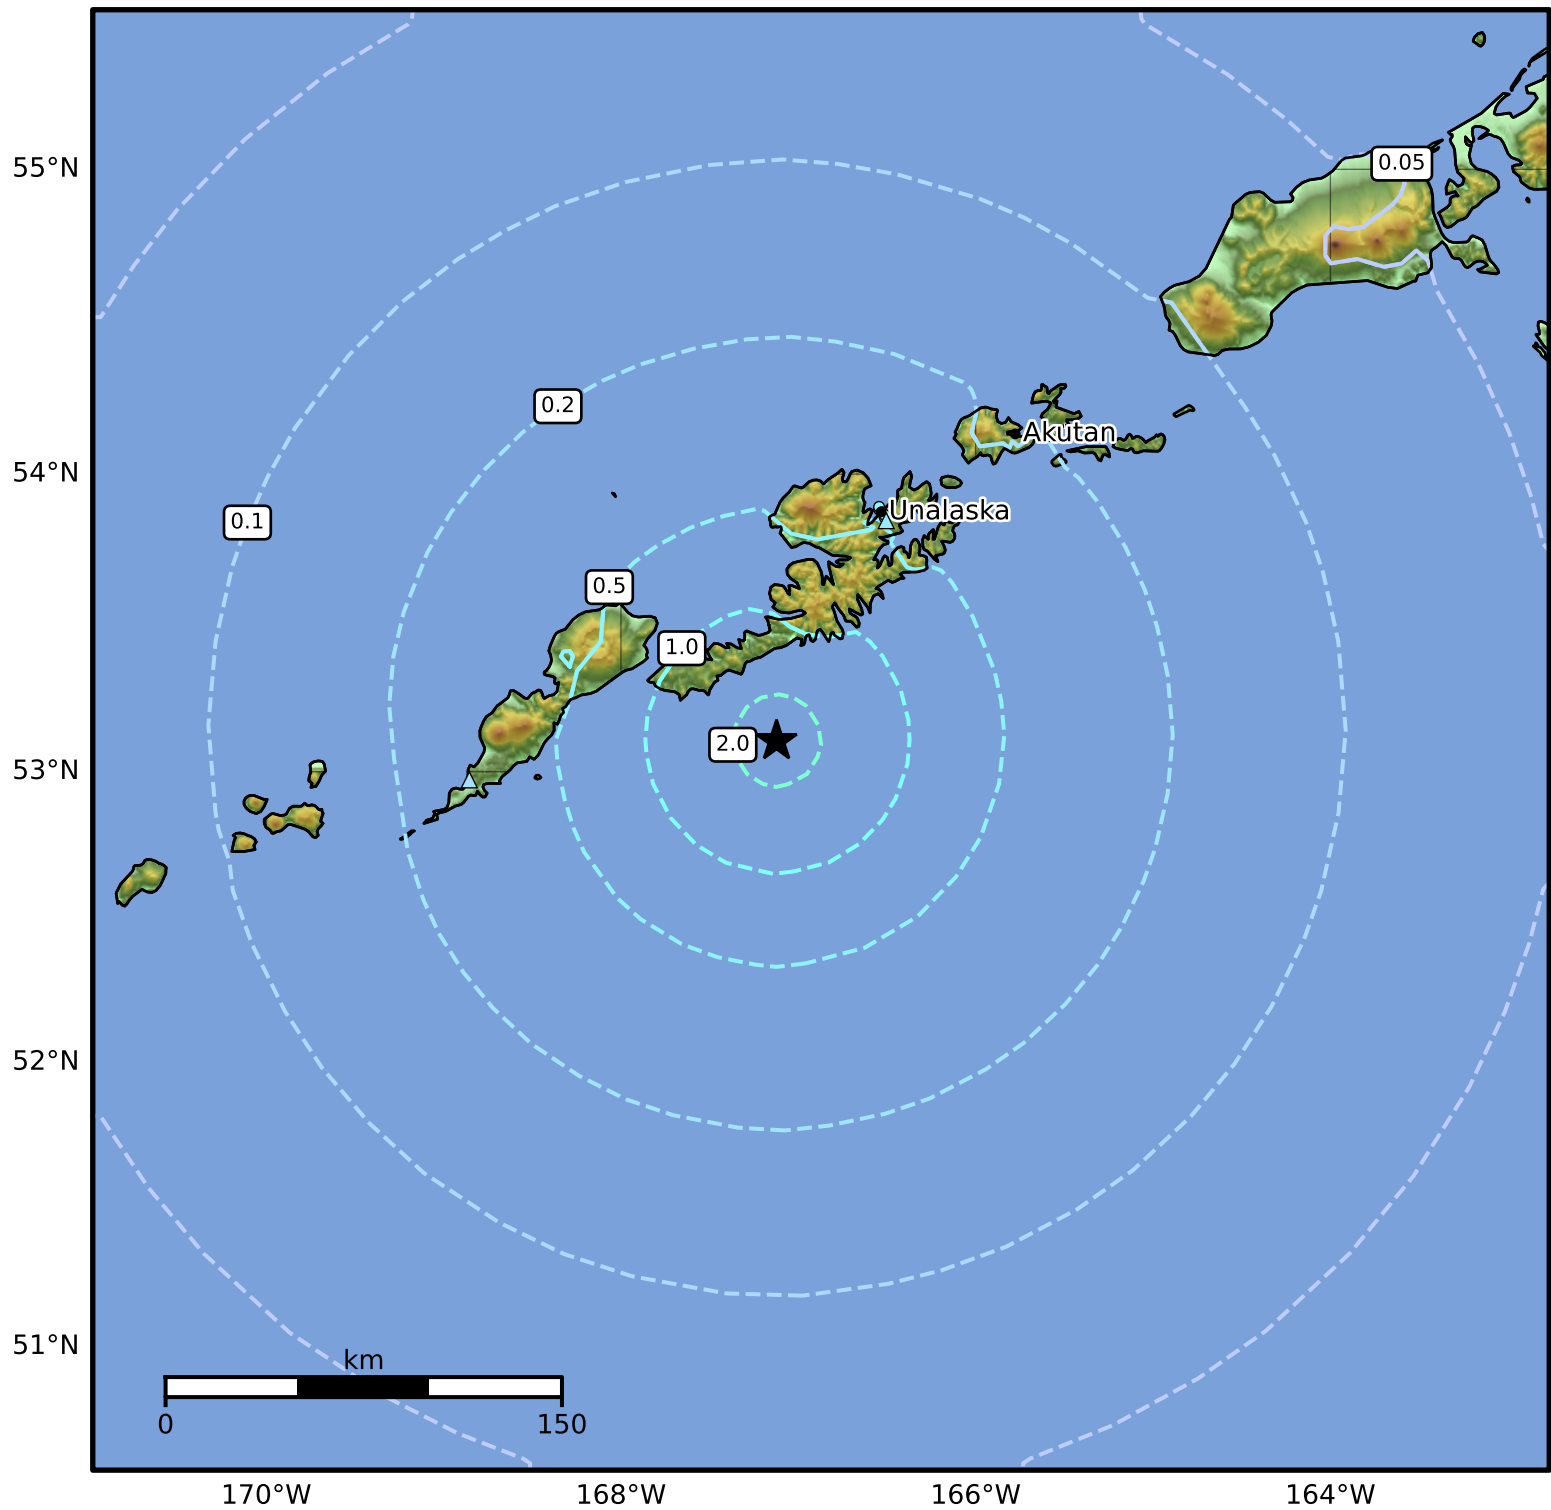

1.0 Second Peak Spectral Acceleration Map Alaska Earthquake Center
 ShakeMap: 94 km (58 miles) SSW of Unalaska
 Jan 26, 2025 22:39:13 UTC M5.6 N53.10 W167.12 Depth: 38.8km ID:ak02517day8d

SA(1.0) (%g)	0.1	0.2	0.5	1	2	5	10	20	50	100	200
--------------	-----	-----	-----	---	---	---	----	----	----	-----	-----

Scale based on Worden et al. (2012)

Version 6: Processed 2025-01-26T23:35:21Z

△ Seismic Instrument ○ Reported Intensity

★ Epicenter