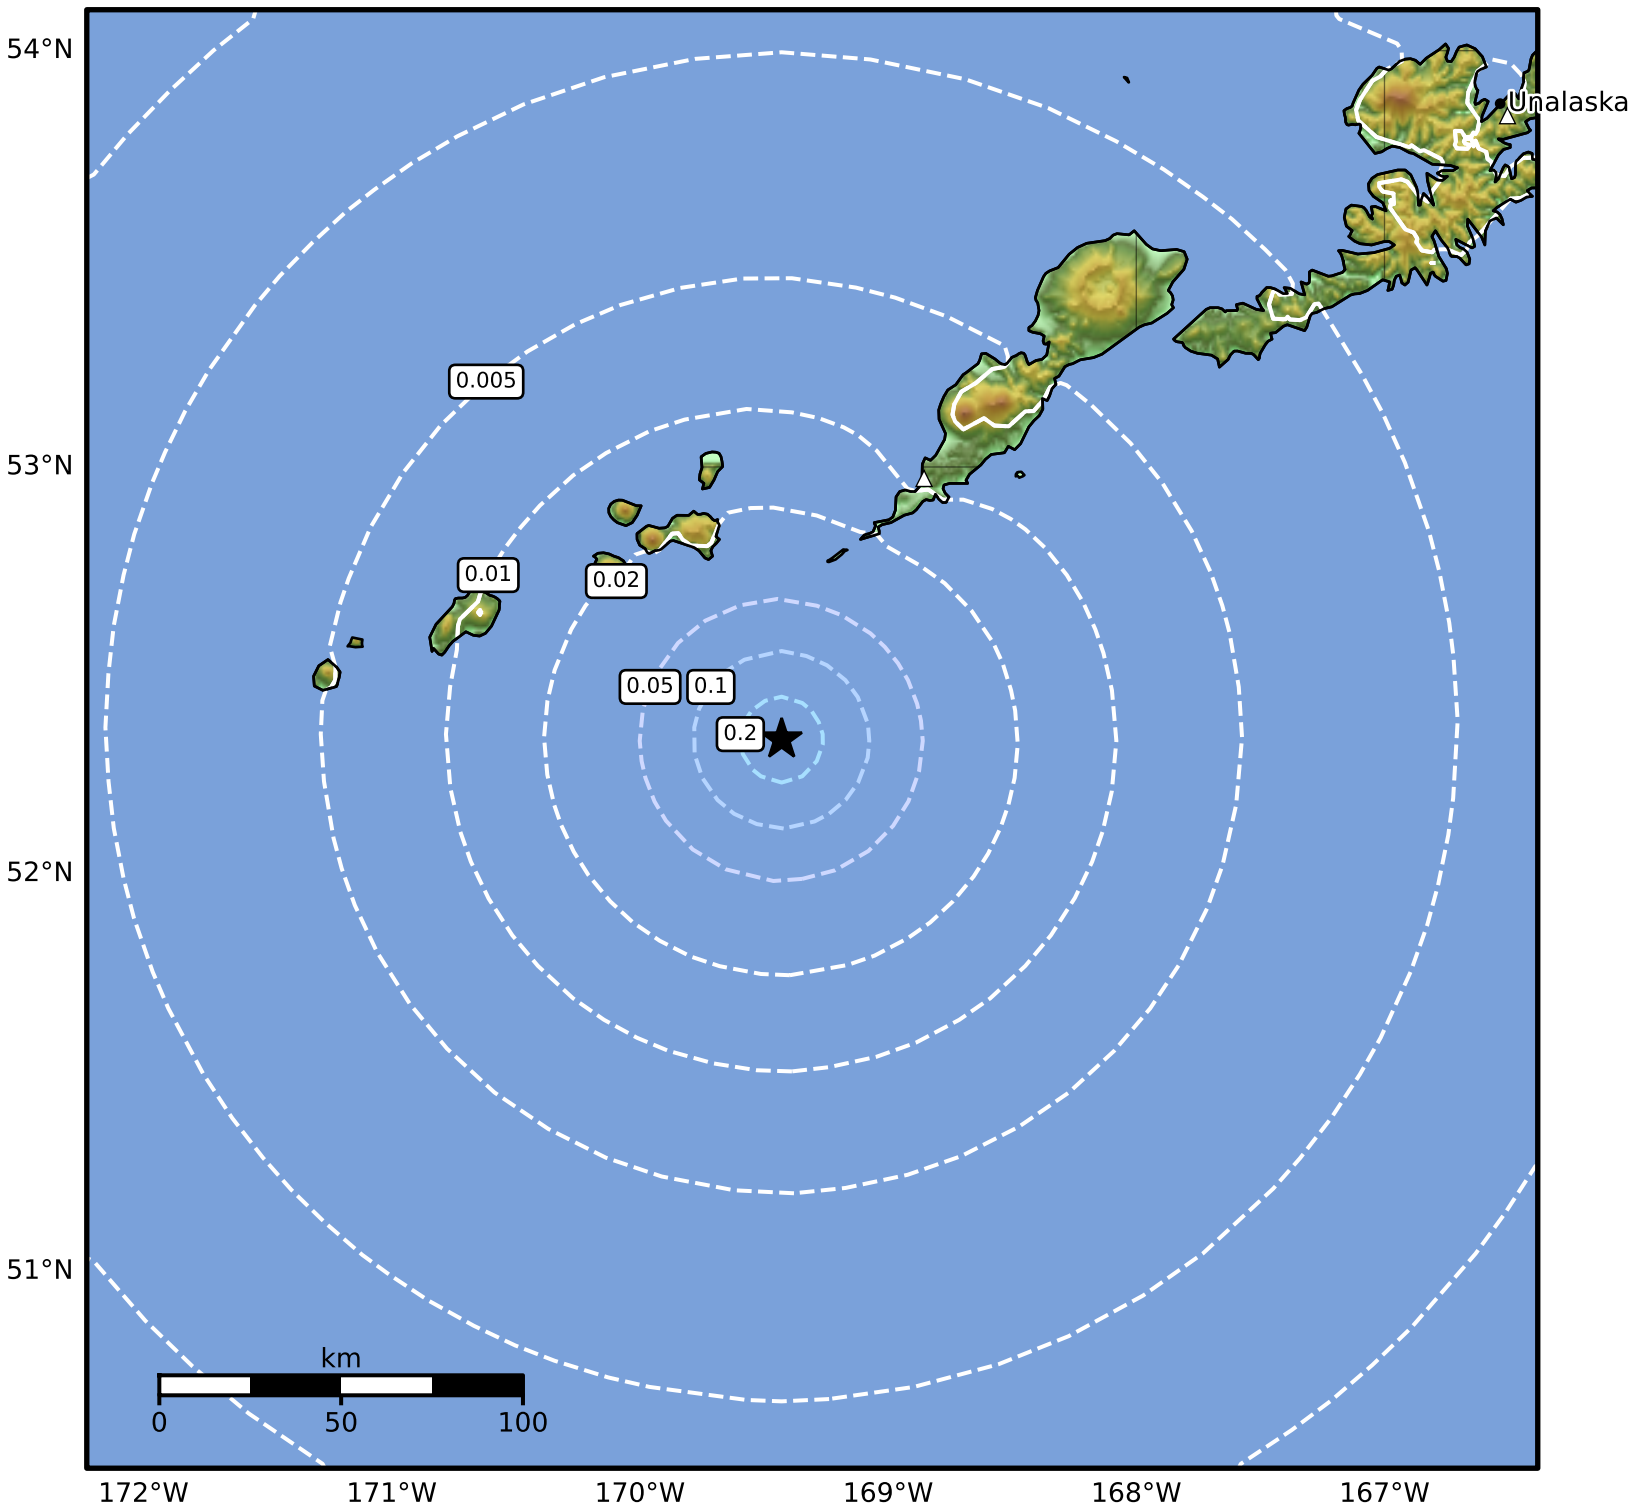

Peak Ground Velocity Map Alaska Earthquake Center
ShakeMap: 77 km (48 miles) SSW of Nikolski
Jan 28, 2025 11:25:26 UTC M3.9 N52.33 W169.43 Depth: 16.0km ID:ak0251ahqwfa

Scale based on Worden et al. (2012)

Version 2: Processed 2025-01-28T17:13:50Z

△ Seismic Instrument ○ Reported Intensity

★ Epicenter