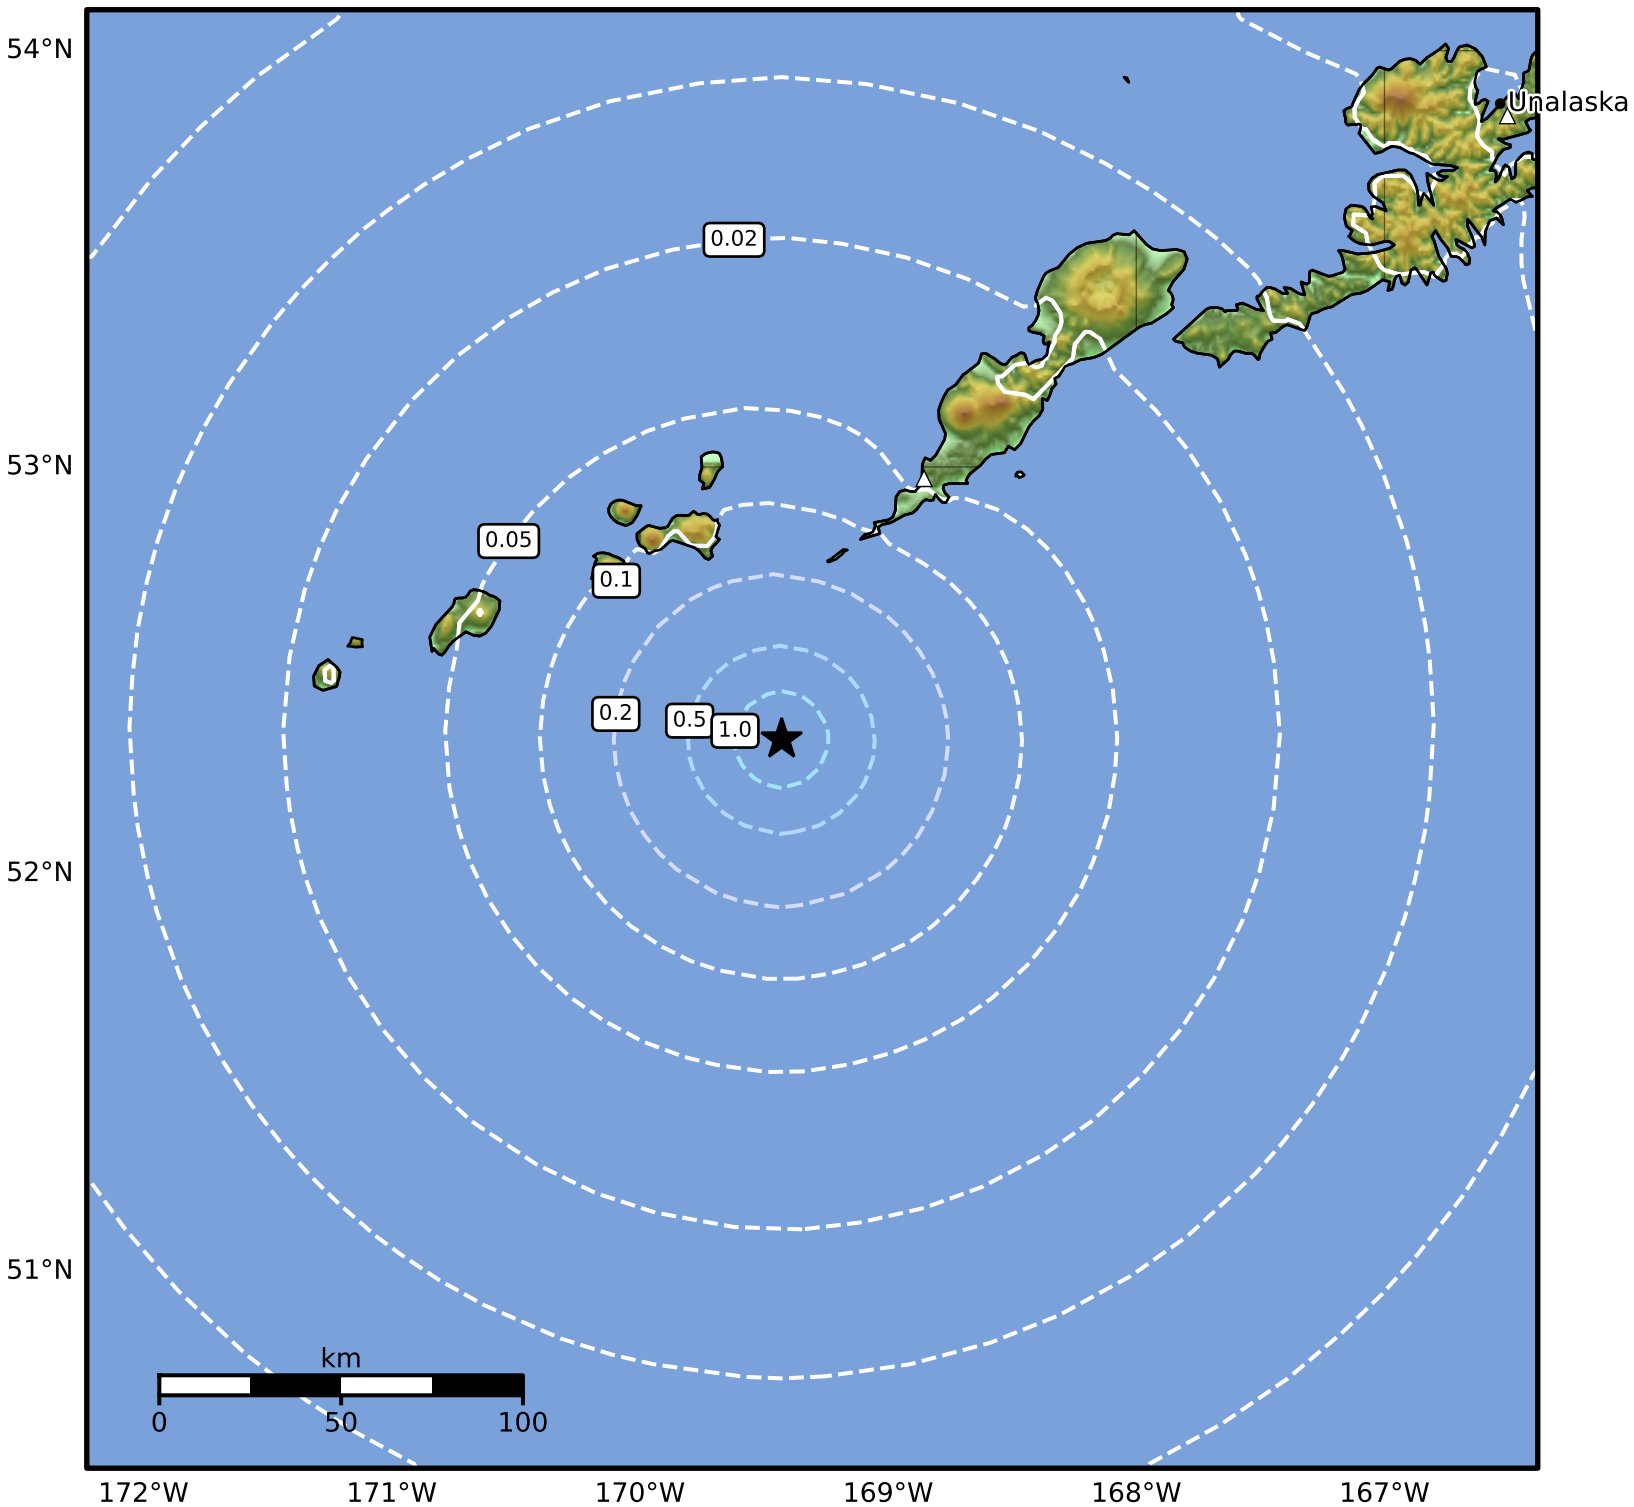

0.3 Second Peak Spectral Acceleration Map Alaska Earthquake Center
ShakeMap: 77 km (48 miles) SSW of Nikolski
Jan 28, 2025 11:25:26 UTC M3.9 N52.33 W169.43 Depth: 16.0km ID:ak0251ahqwfa

SA(0.3) (%g)	0.1	0.2	0.5	1	2	5	10	20	50	100	200
---------------------	------------	------------	------------	----------	----------	----------	-----------	-----------	-----------	------------	------------

Scale based on Worden et al. (2012)

Version 2: Processed 2025-01-28T17:13:50Z

△ Seismic Instrument ○ Reported Intensity

★ Epicenter