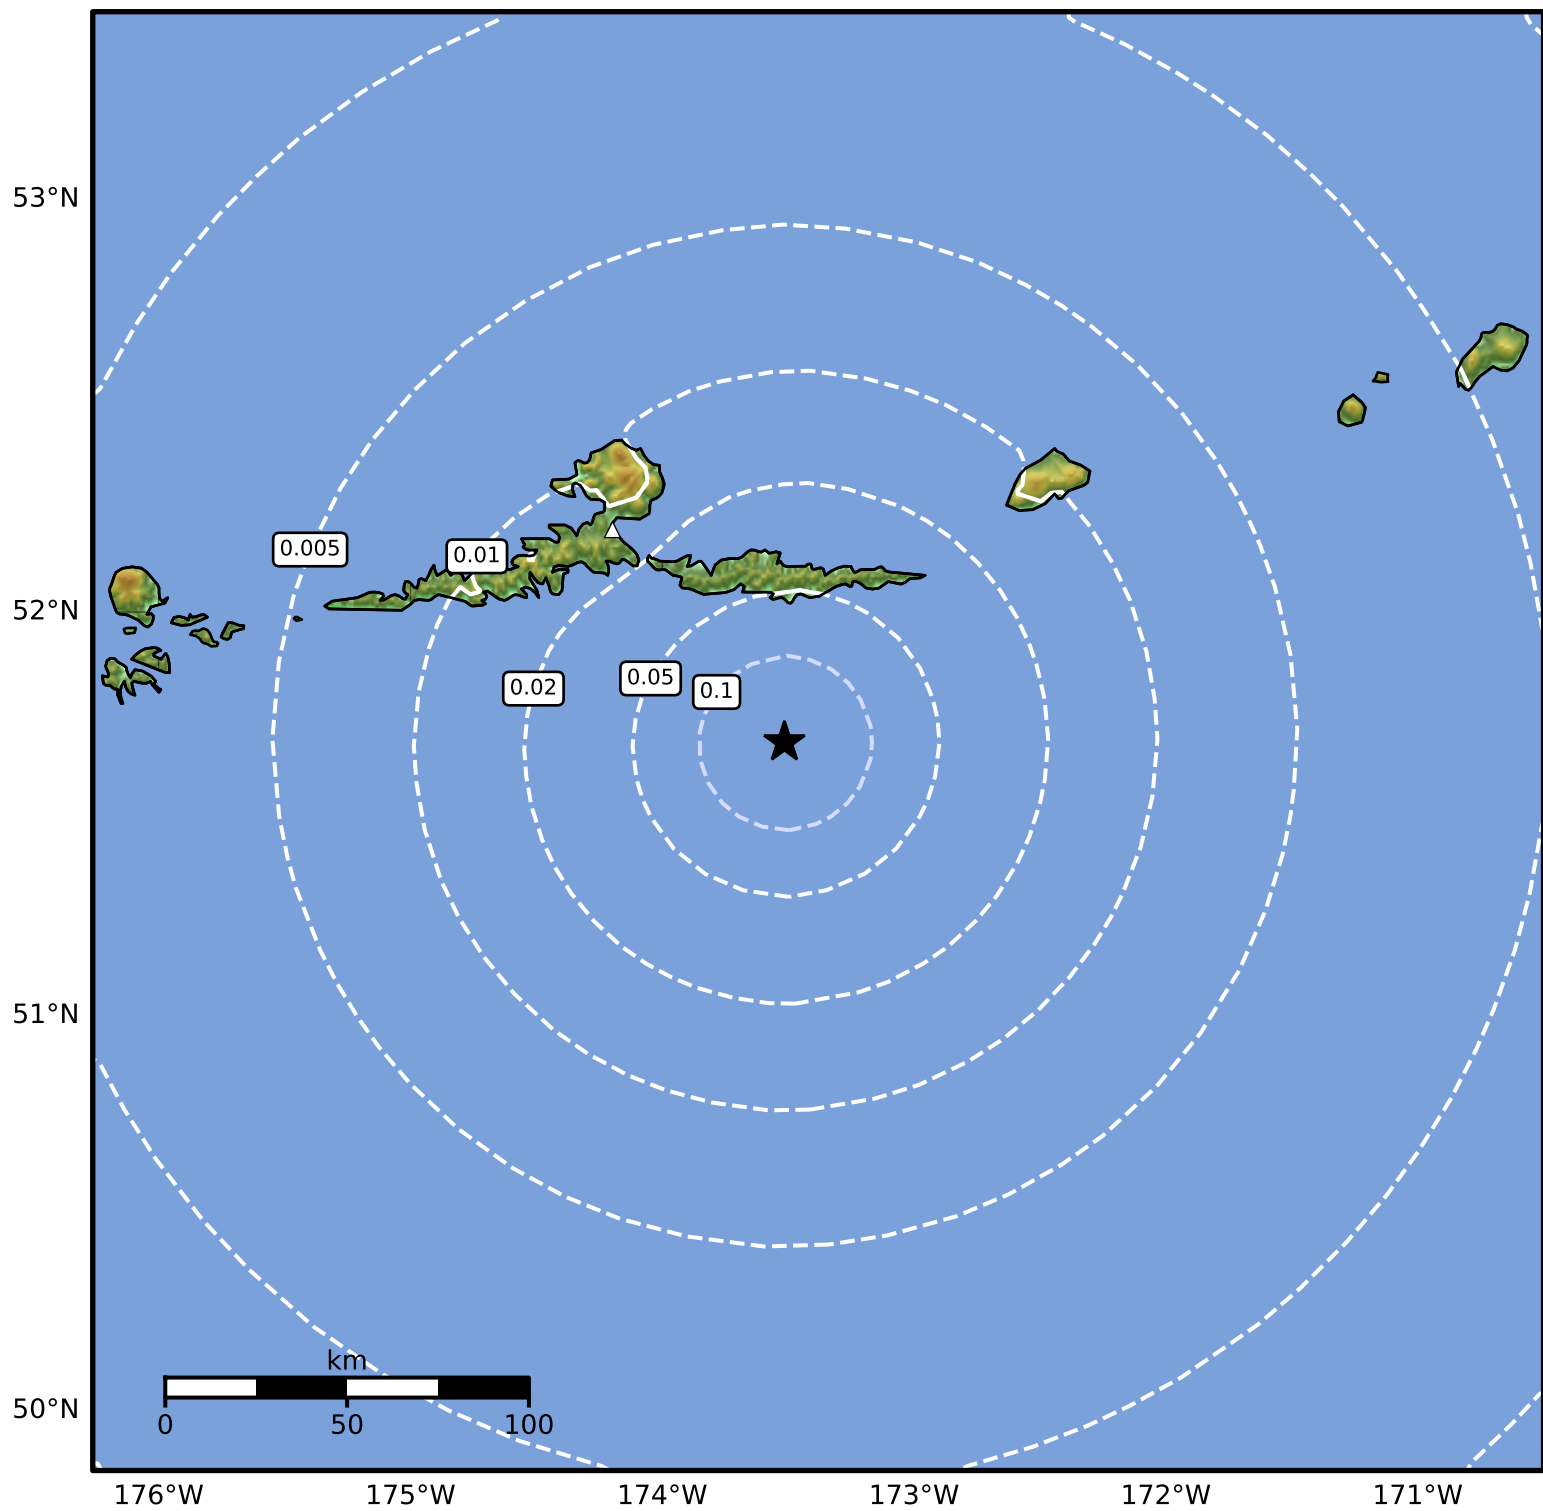

Peak Ground Acceleration Map Alaska Earthquake Center
 ShakeMap: 74 km (46 miles) SE of Atka
 Jan 29, 2025 14:08:56 UTC M3.6 N51.68 W173.51 Depth: 26.3km ID:ak0251c6z2bk

PGA (%g)	0.1	0.2	0.5	1	2	5	10	20	50	100	200
----------	-----	-----	-----	---	---	---	----	----	----	-----	-----

Scale based on Worden et al. (2012)

Version 1: Processed 2025-01-29T17:50:50Z

△ Seismic Instrument ○ Reported Intensity

★ Epicenter