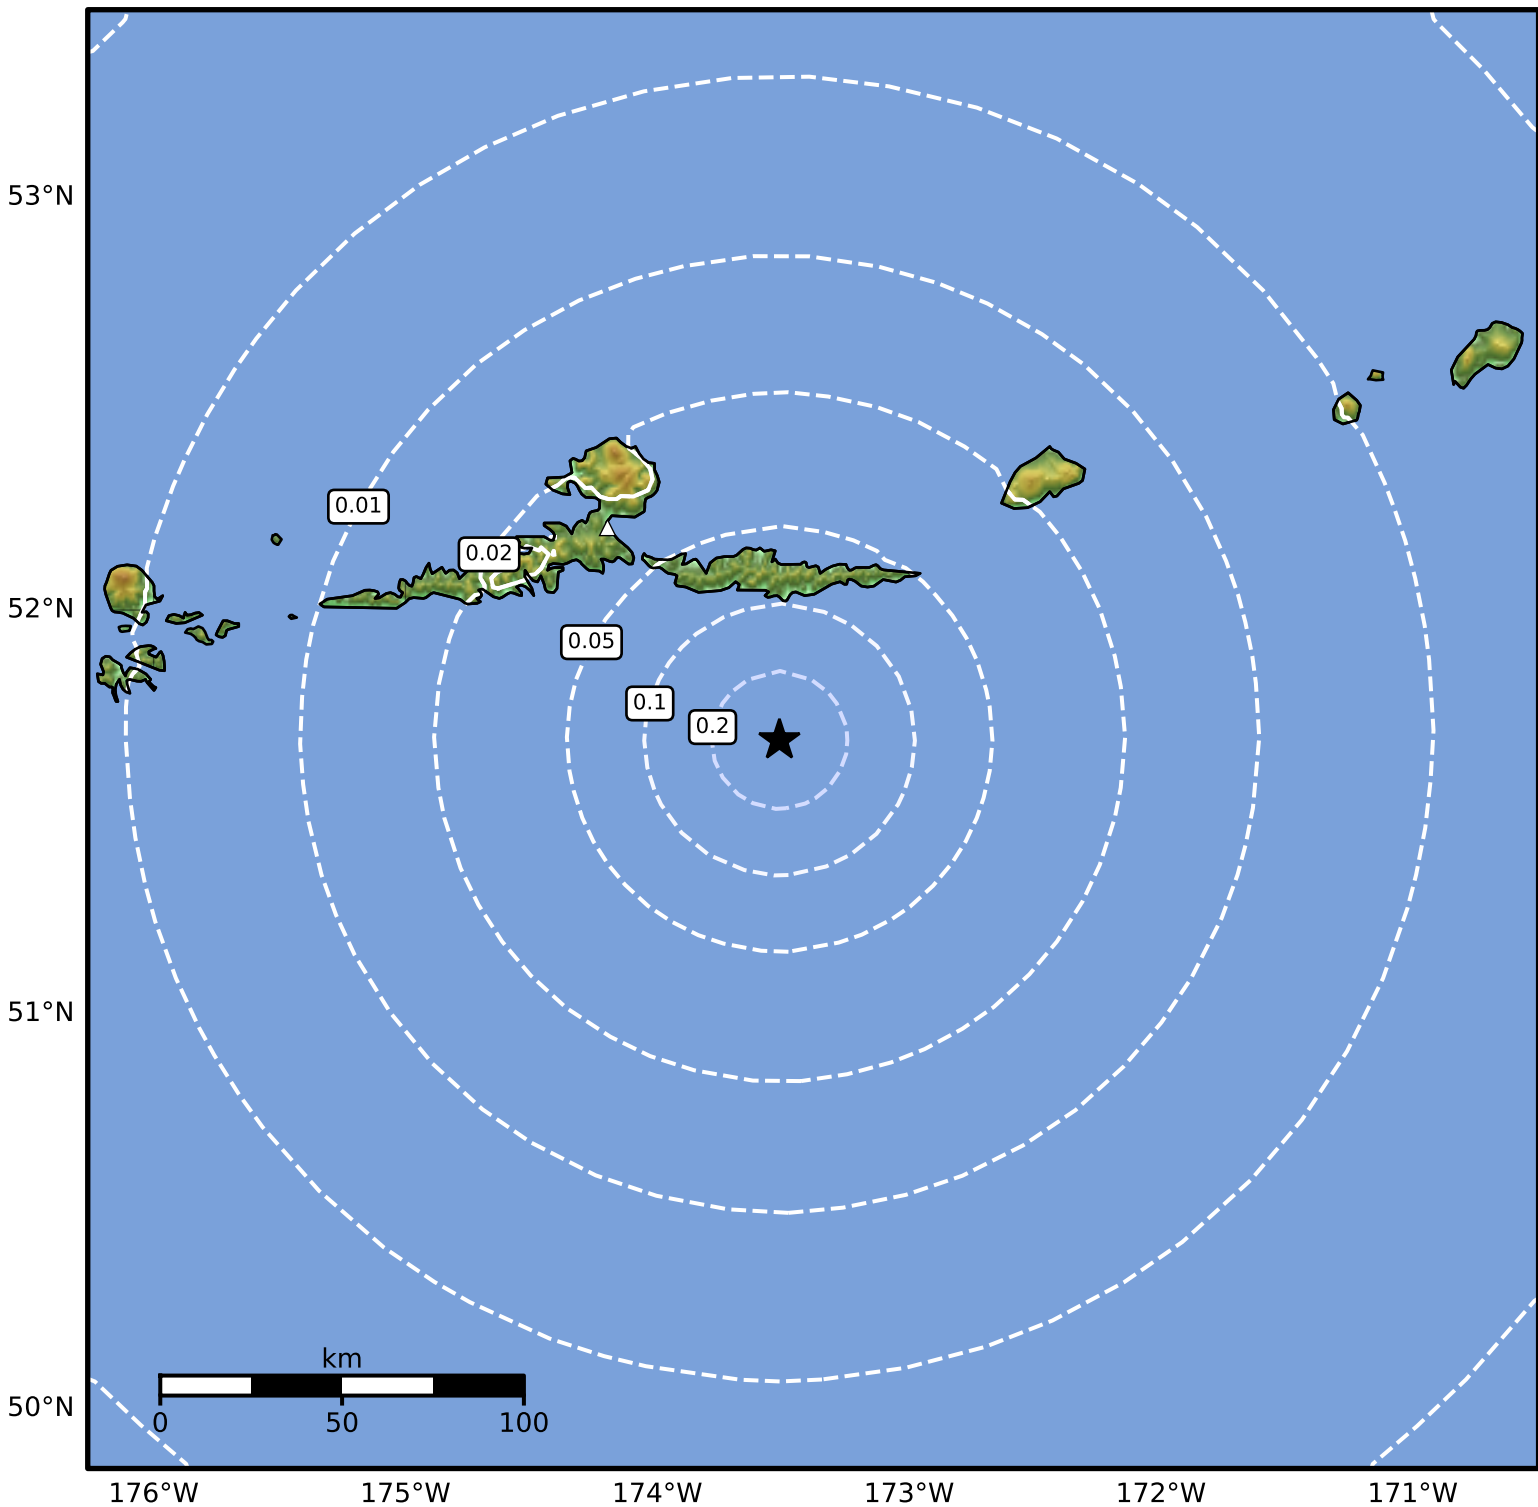

0.3 Second Peak Spectral Acceleration Map Alaska Earthquake Center
 ShakeMap: 74 km (46 miles) SE of Atka
 Jan 29, 2025 14:08:56 UTC M3.6 N51.68 W173.51 Depth: 26.3km ID:ak0251c6z2bk

SA(0.3) (%g)	0.1	0.2	0.5	1	2	5	10	20	50	100	200
--------------	-----	-----	-----	---	---	---	----	----	----	-----	-----

Scale based on Worden et al. (2012)

Version 1: Processed 2025-01-29T17:50:50Z

△ Seismic Instrument ○ Reported Intensity

★ Epicenter