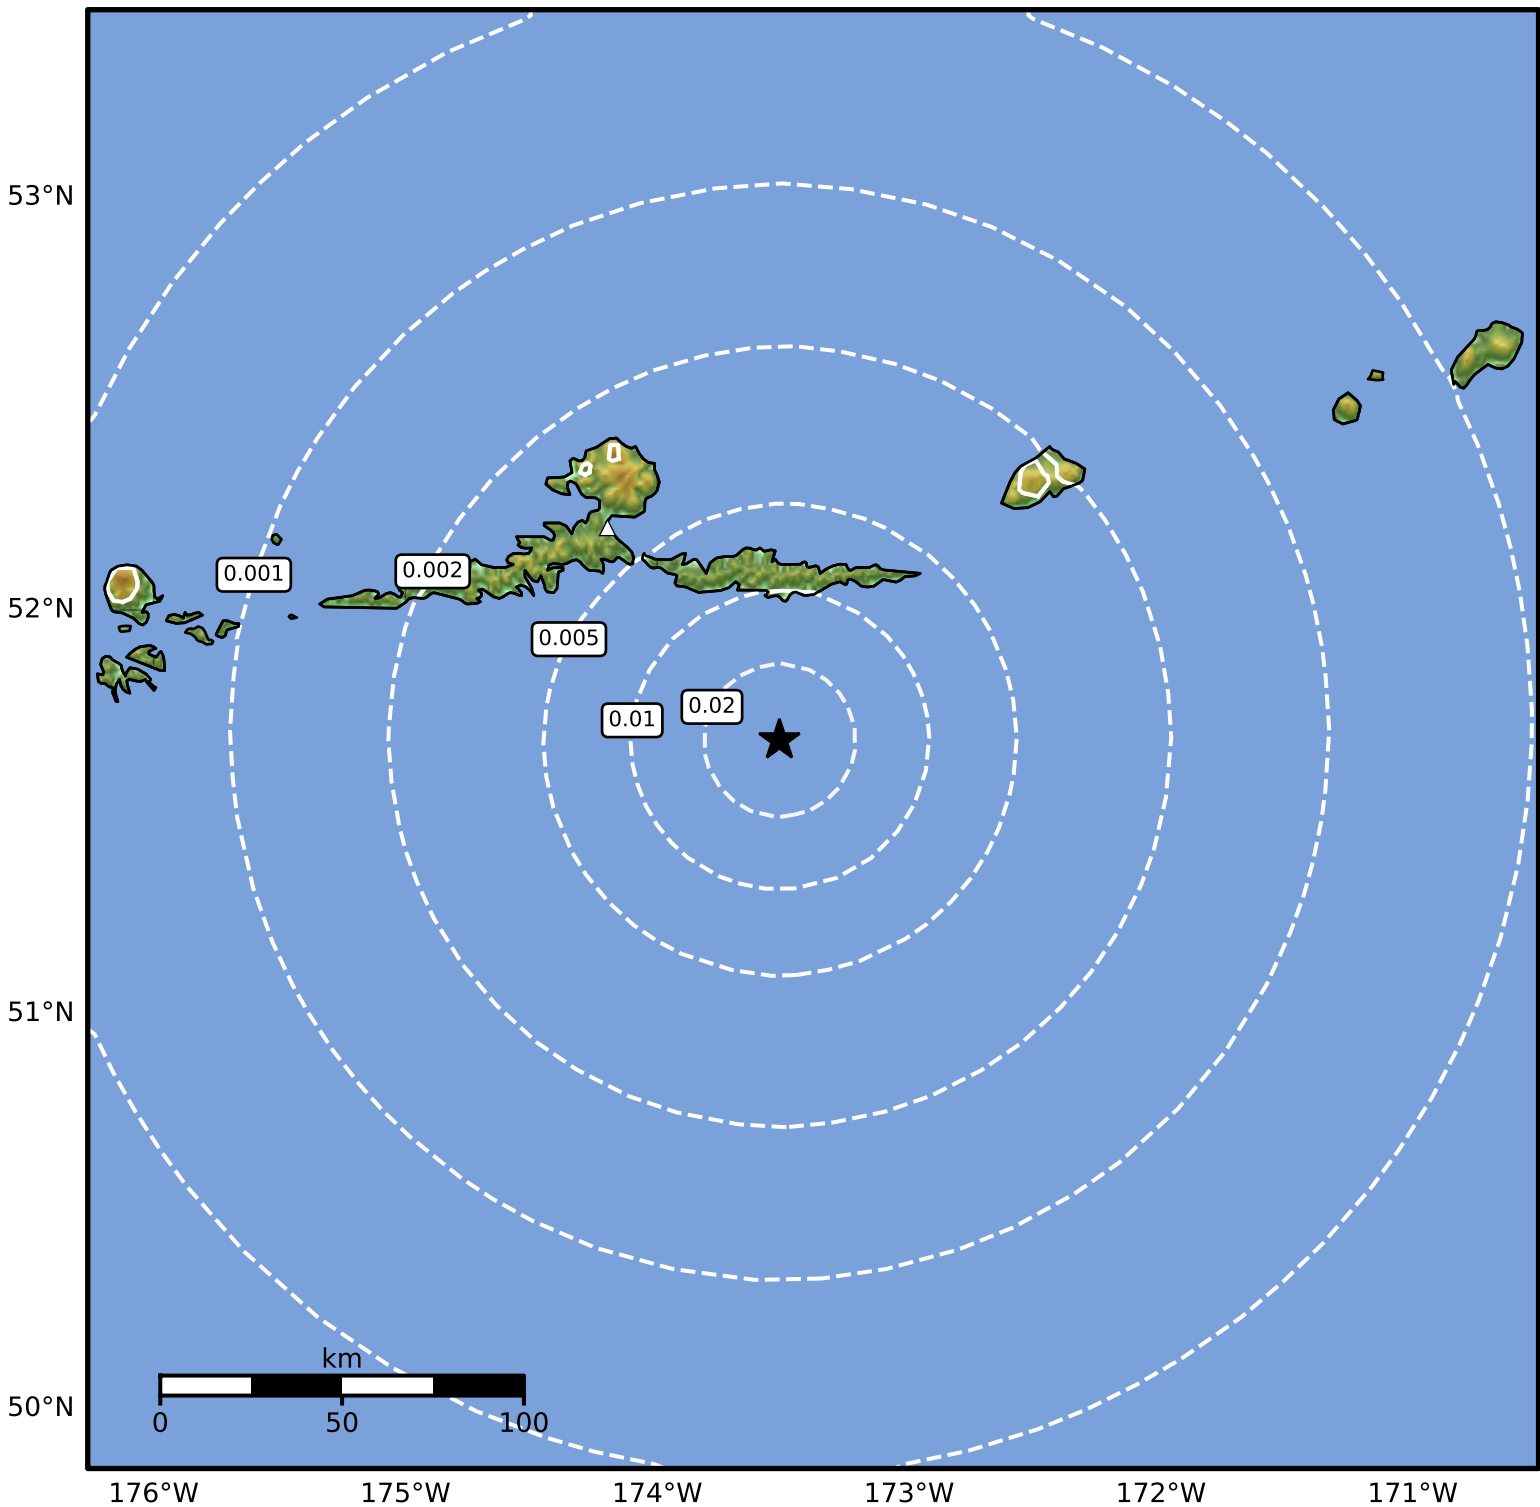

1.0 Second Peak Spectral Acceleration Map Alaska Earthquake Center
 ShakeMap: 74 km (46 miles) SE of Atka
 Jan 29, 2025 14:08:56 UTC M3.6 N51.68 W173.51 Depth: 26.3km ID:ak0251c6z2bk

SA(1.0) (%g)	0.1	0.2	0.5	1	2	5	10	20	50	100	200
--------------	-----	-----	-----	---	---	---	----	----	----	-----	-----

Scale based on Worden et al. (2012)

Version 1: Processed 2025-01-29T17:50:50Z

△ Seismic Instrument ○ Reported Intensity

★ Epicenter