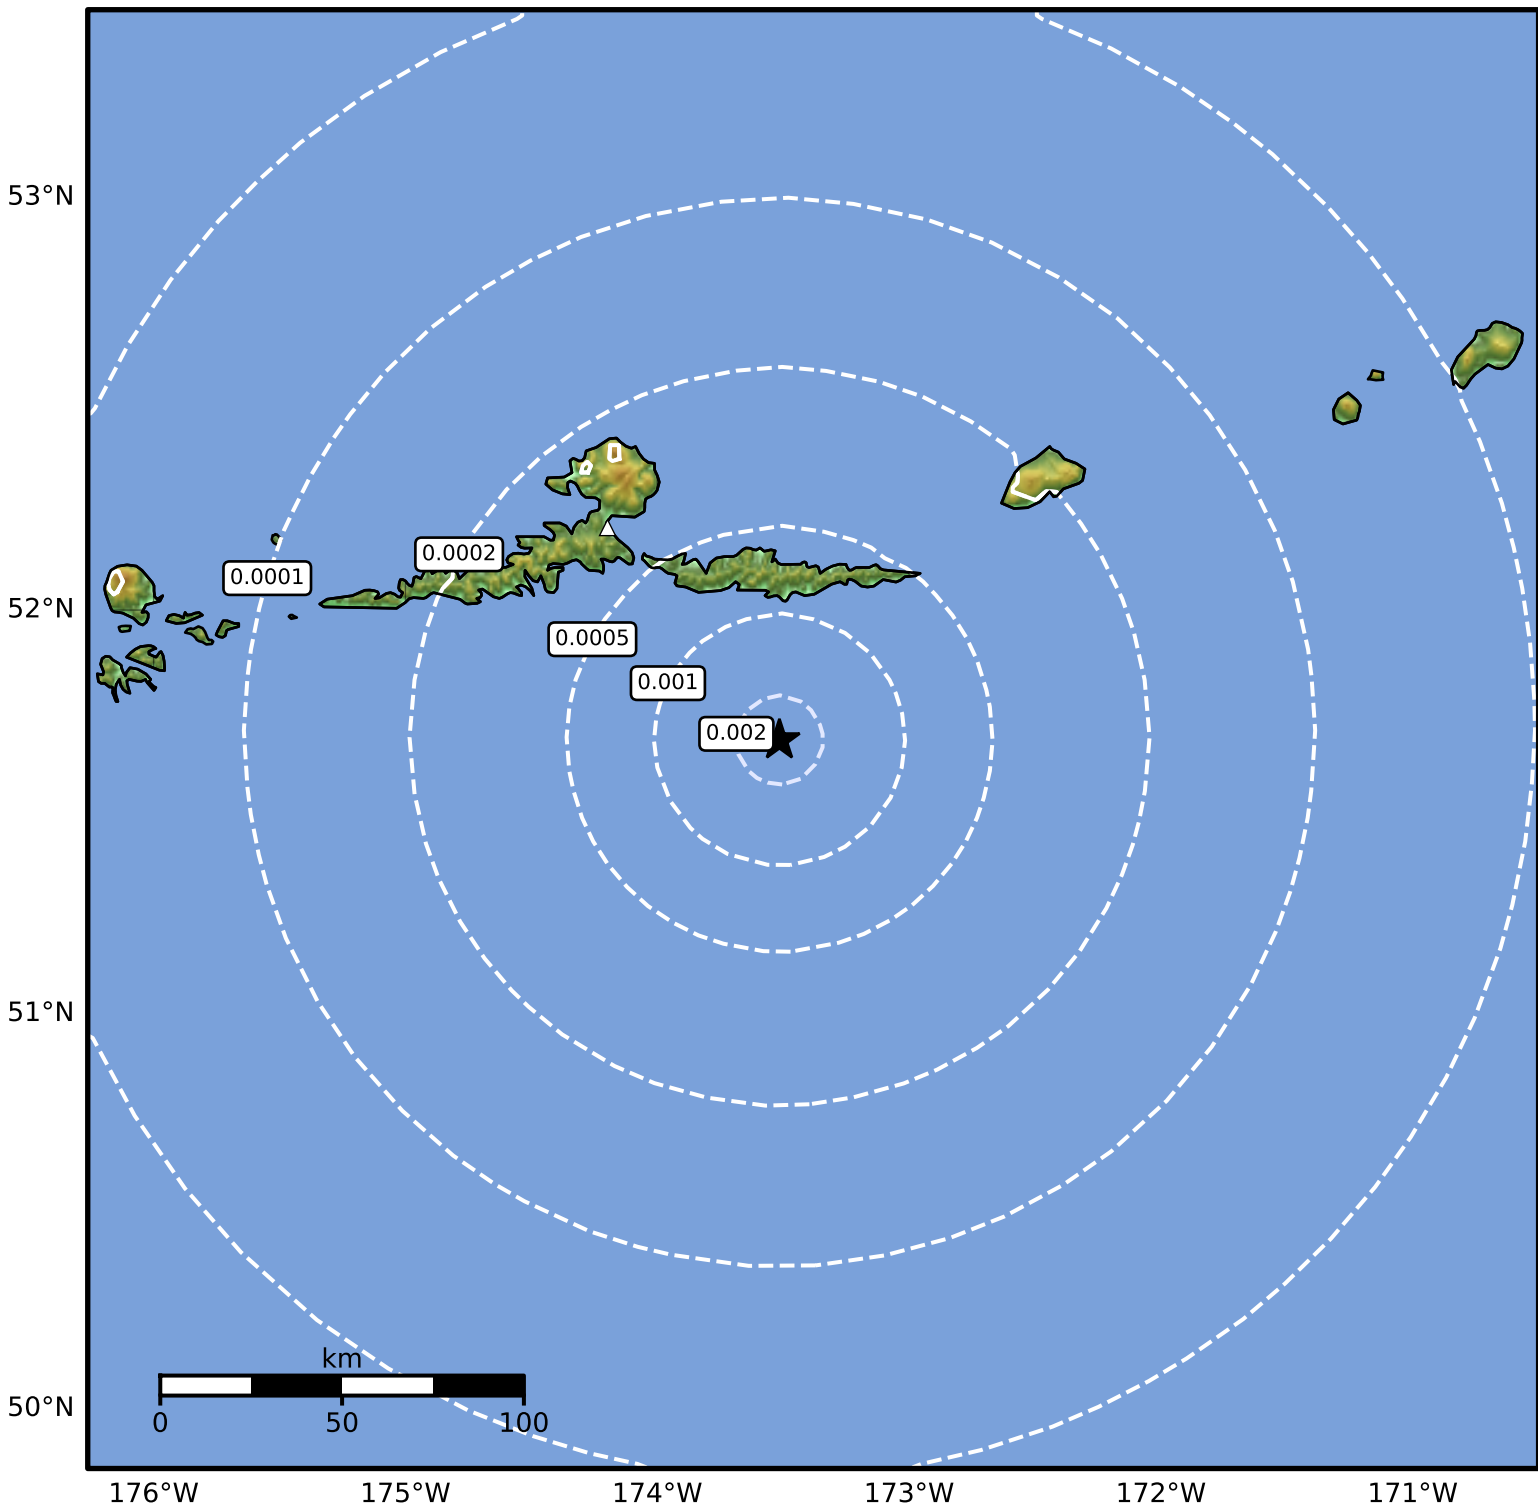

3.0 Second Peak Spectral Acceleration Map Alaska Earthquake Center
ShakeMap: 74 km (46 miles) SE of Atka
Jan 29, 2025 14:08:56 UTC M3.6 N51.68 W173.51 Depth: 26.3km ID:ak0251c6z2bk

Scale based on Worden et al. (2012)

Version 1: Processed 2025-01-29T17:50:50Z

△ Seismic Instrument ○ Reported Intensity

★ Epicenter