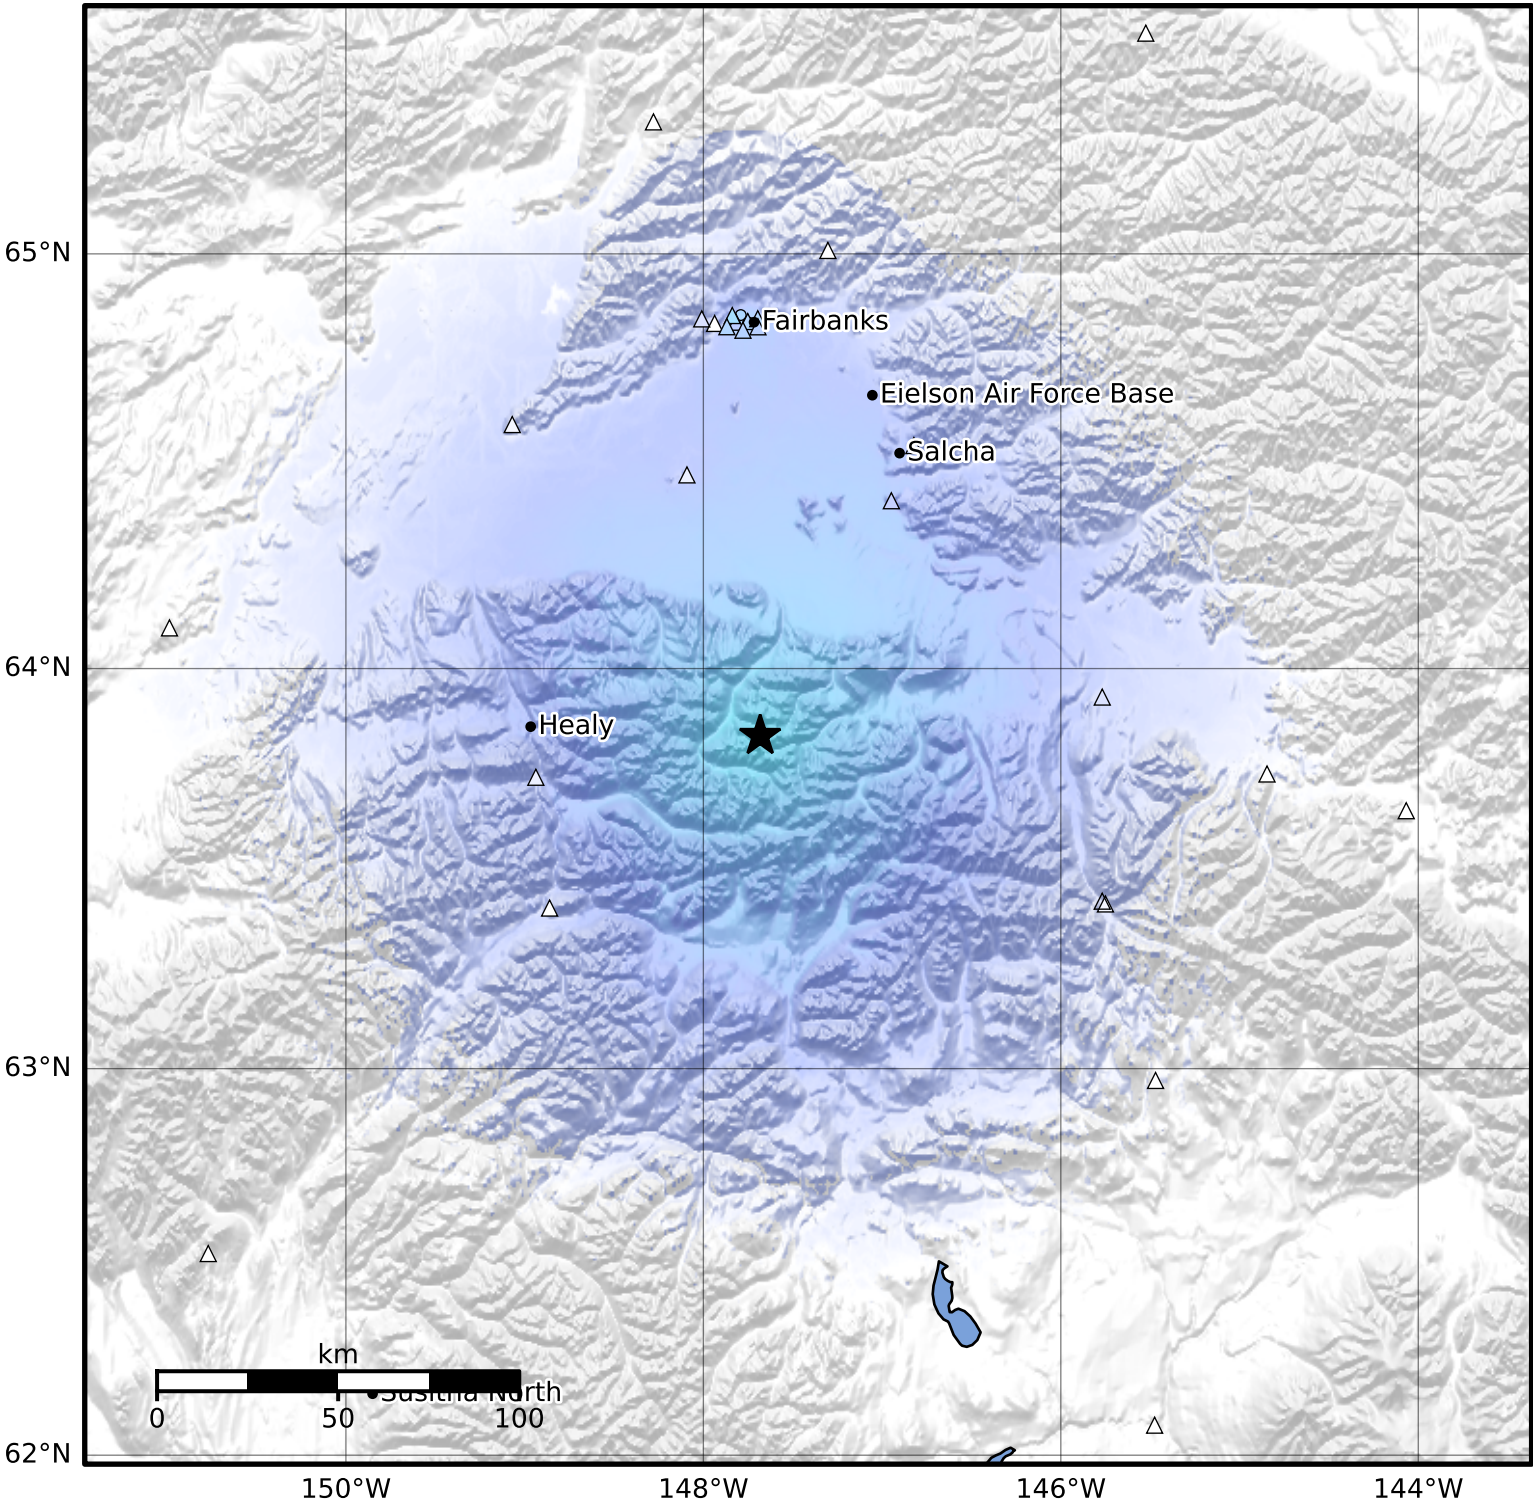

Macroseismic Intensity Map Alaska Earthquake Center
 ShakeMap: 63 km (39 miles) E of Healy
 Jan 29, 2025 19:44:04 UTC M4.0 N63.83 W147.68 Depth: 10.2km ID:ak0251ca5qol

SHAKING	Not felt	Weak	Light	Moderate	Strong	Very strong	Severe	Violent	Extreme
DAMAGE	None	None	None	Very light	Light	Moderate	Moderate/heavy	Heavy	Very heavy
PGA(%g)	<0.0464	0.297	2.76	6.2	11.5	21.5	40.1	74.7	>139
PGV(cm/s)	<0.0215	0.135	1.41	4.65	9.64	20	41.4	85.8	>178
INTENSITY	I	II-III	IV	V	VI	VII	VIII	IX	X+

Scale based on Worden et al. (2012)

Version 2: Processed 2025-01-29T20:09:32Z

△ Seismic Instrument ○ Reported Intensity

★ Epicenter