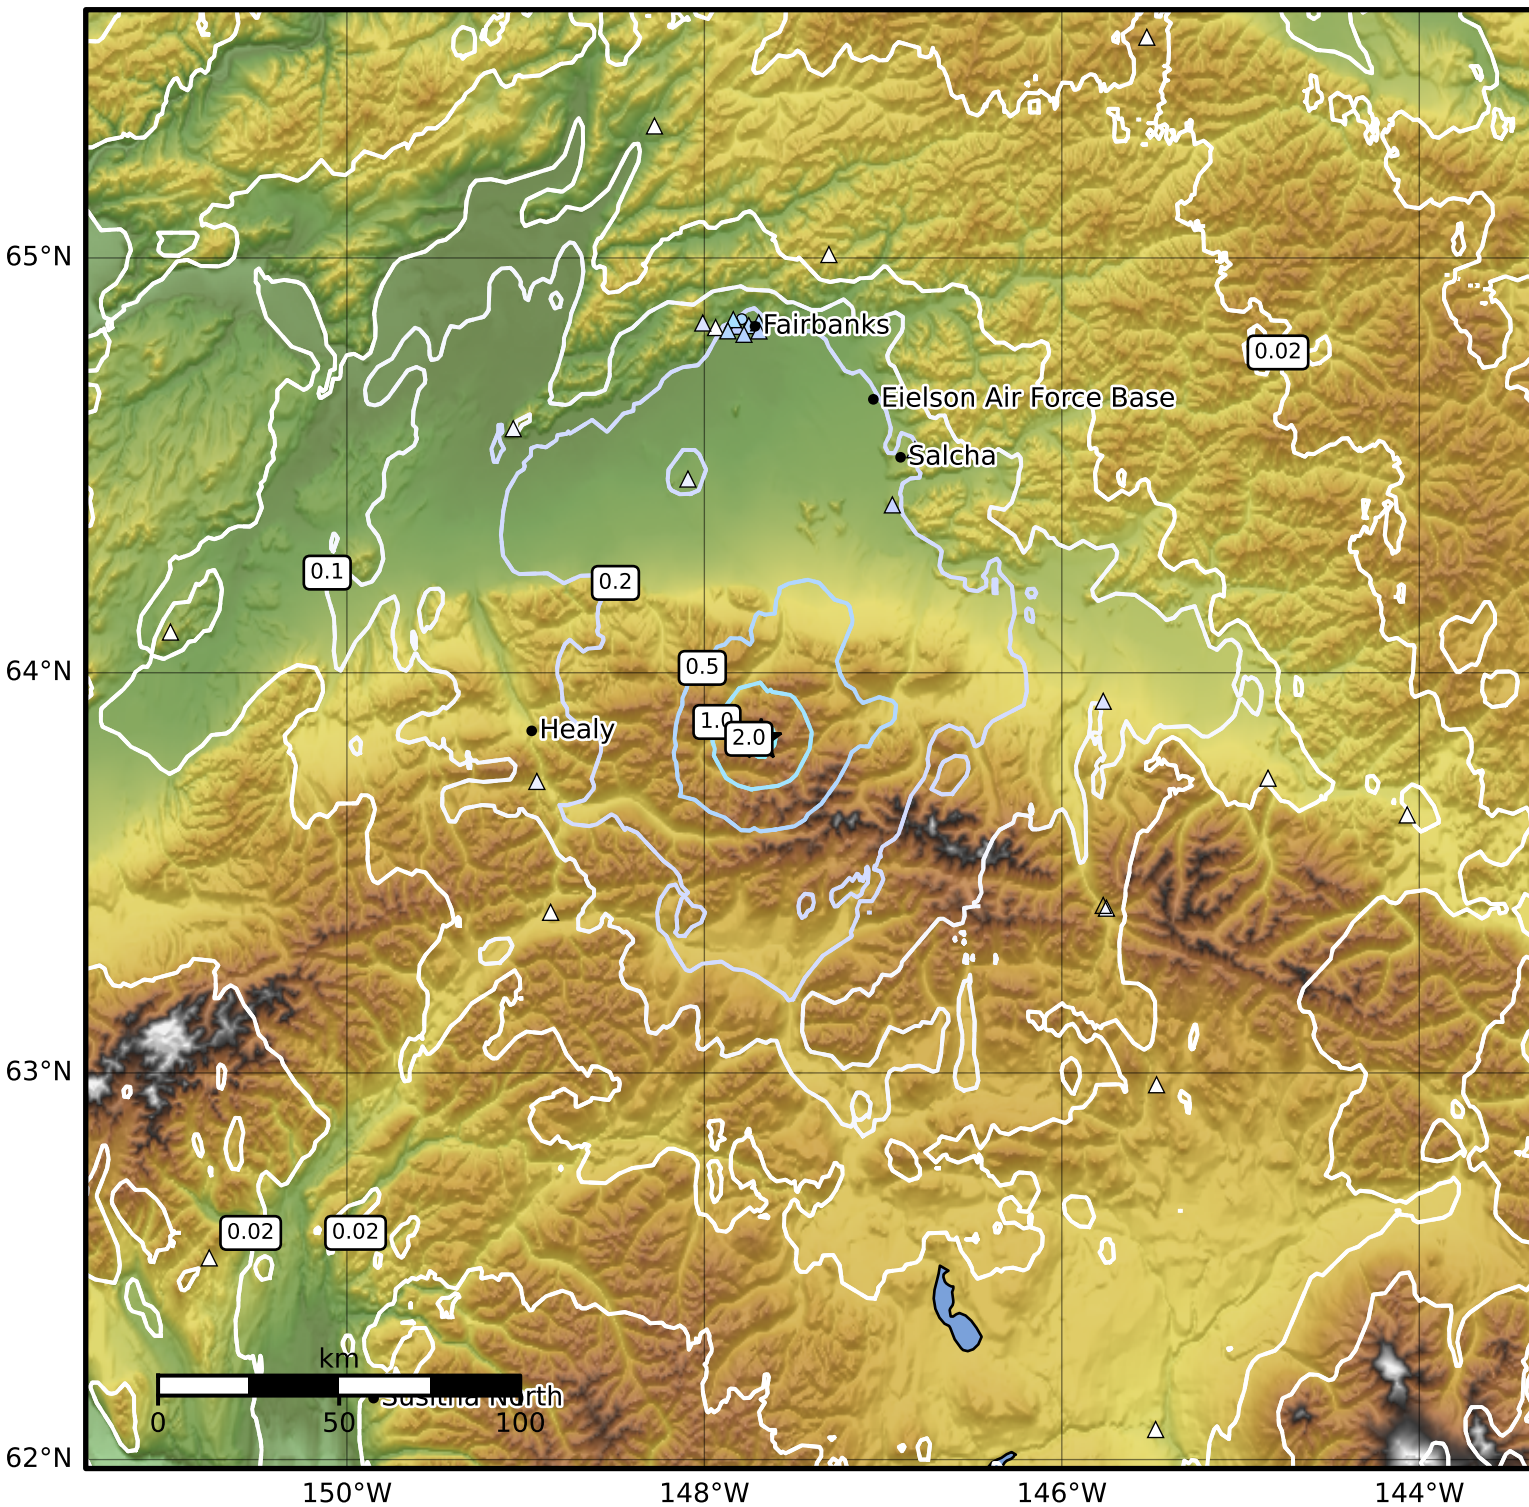

0.3 Second Peak Spectral Acceleration Map Alaska Earthquake Center
 ShakeMap: 63 km (39 miles) E of Healy
 Jan 29, 2025 19:44:04 UTC M4.0 N63.83 W147.68 Depth: 10.2km ID:ak0251ca5qol

SA(0.3) (%g)	0.1	0.2	0.5	1	2	5	10	20	50	100	200
---------------------	------------	------------	------------	----------	----------	----------	-----------	-----------	-----------	------------	------------

Scale based on Worden et al. (2012)

Version 2: Processed 2025-01-29T20:09:32Z

△ Seismic Instrument ○ Reported Intensity

★ Epicenter