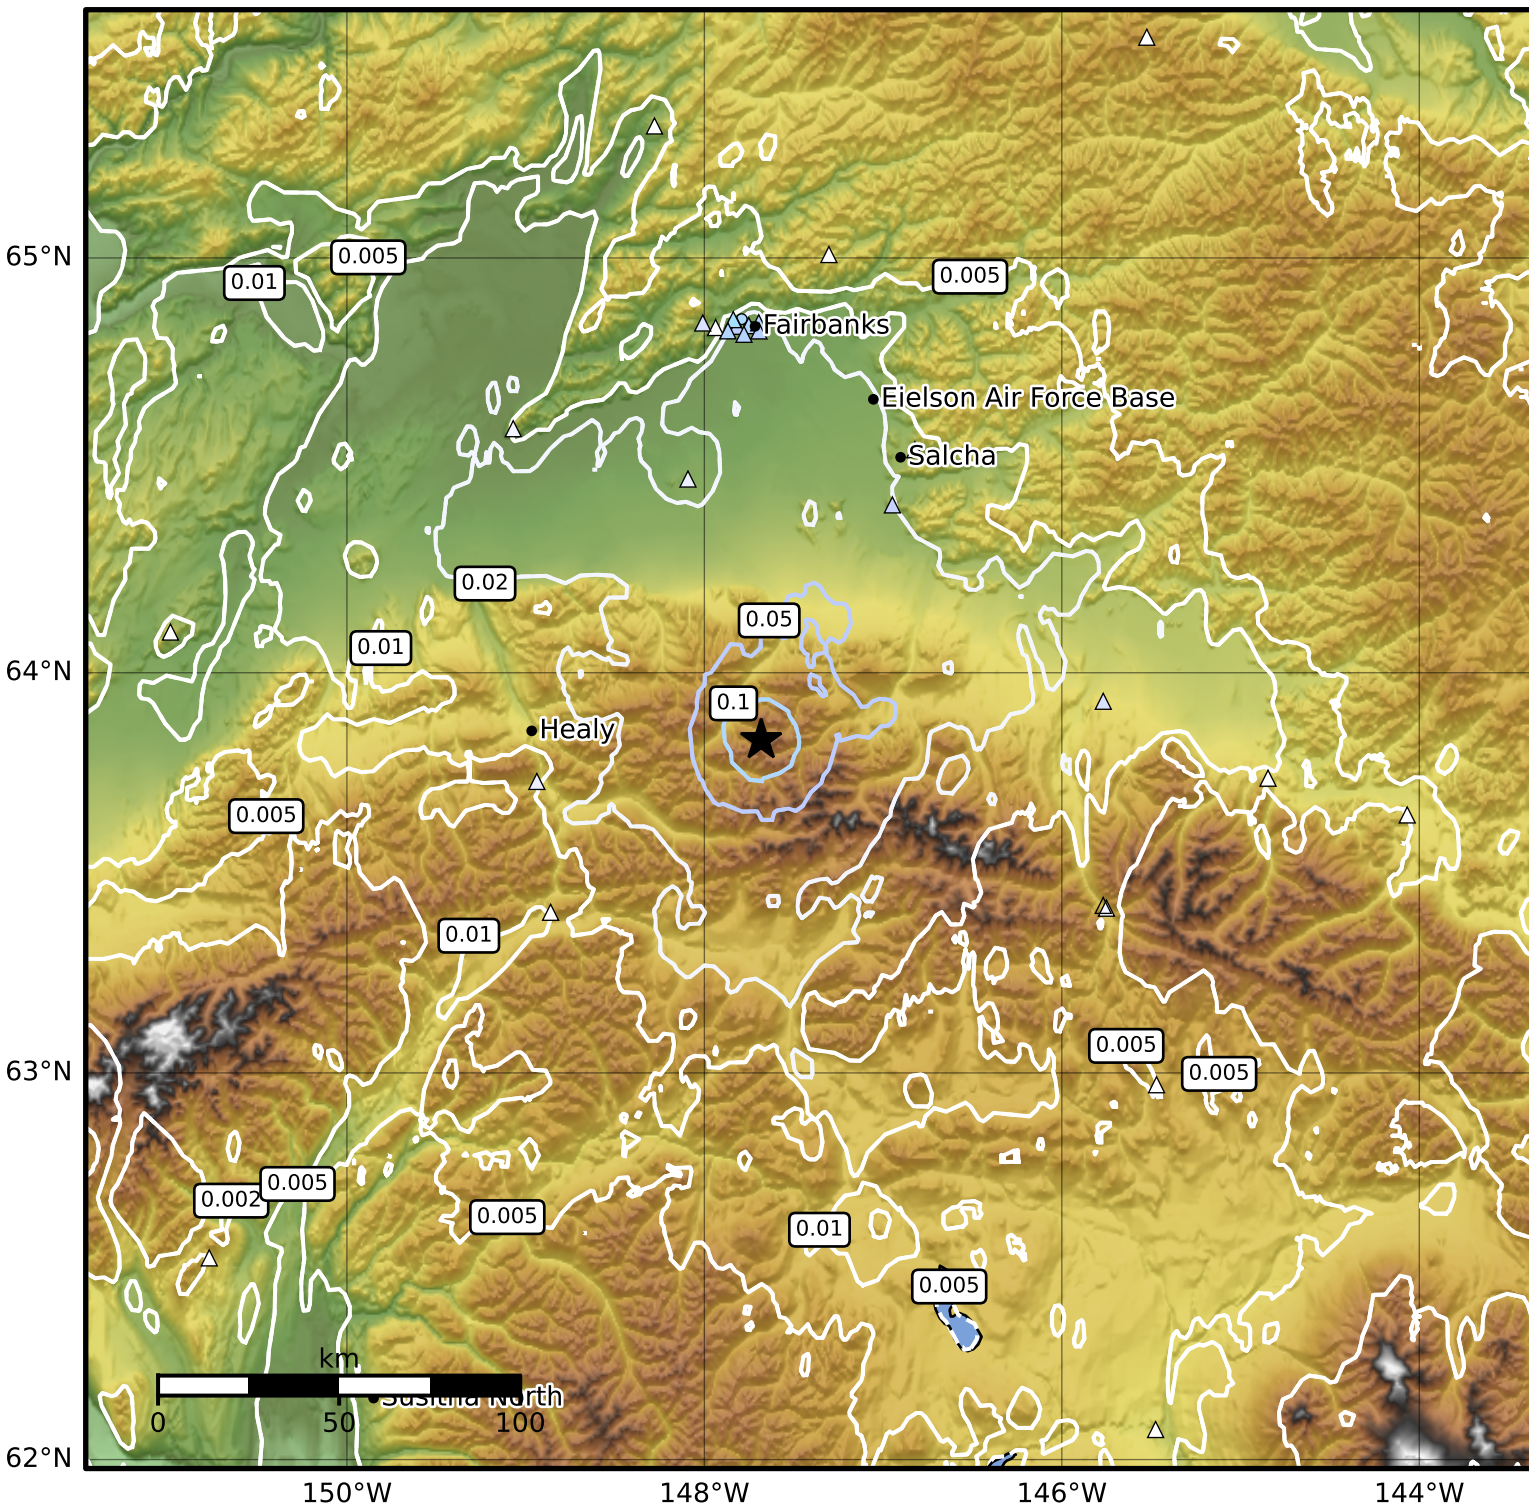

1.0 Second Peak Spectral Acceleration Map Alaska Earthquake Center  
 ShakeMap: 63 km (39 miles) E of Healy  
 Jan 29, 2025 19:44:04 UTC M4.0 N63.83 W147.68 Depth: 10.2km ID:ak0251ca5qol

SA(1.0) (%g)	0.1	0.2	0.5	1	2	5	10	20	50	100	200
--------------	-----	-----	-----	---	---	---	----	----	----	-----	-----

Scale based on Worden et al. (2012)

Version 2: Processed 2025-01-29T20:09:32Z

△ Seismic Instrument ○ Reported Intensity

★ Epicenter