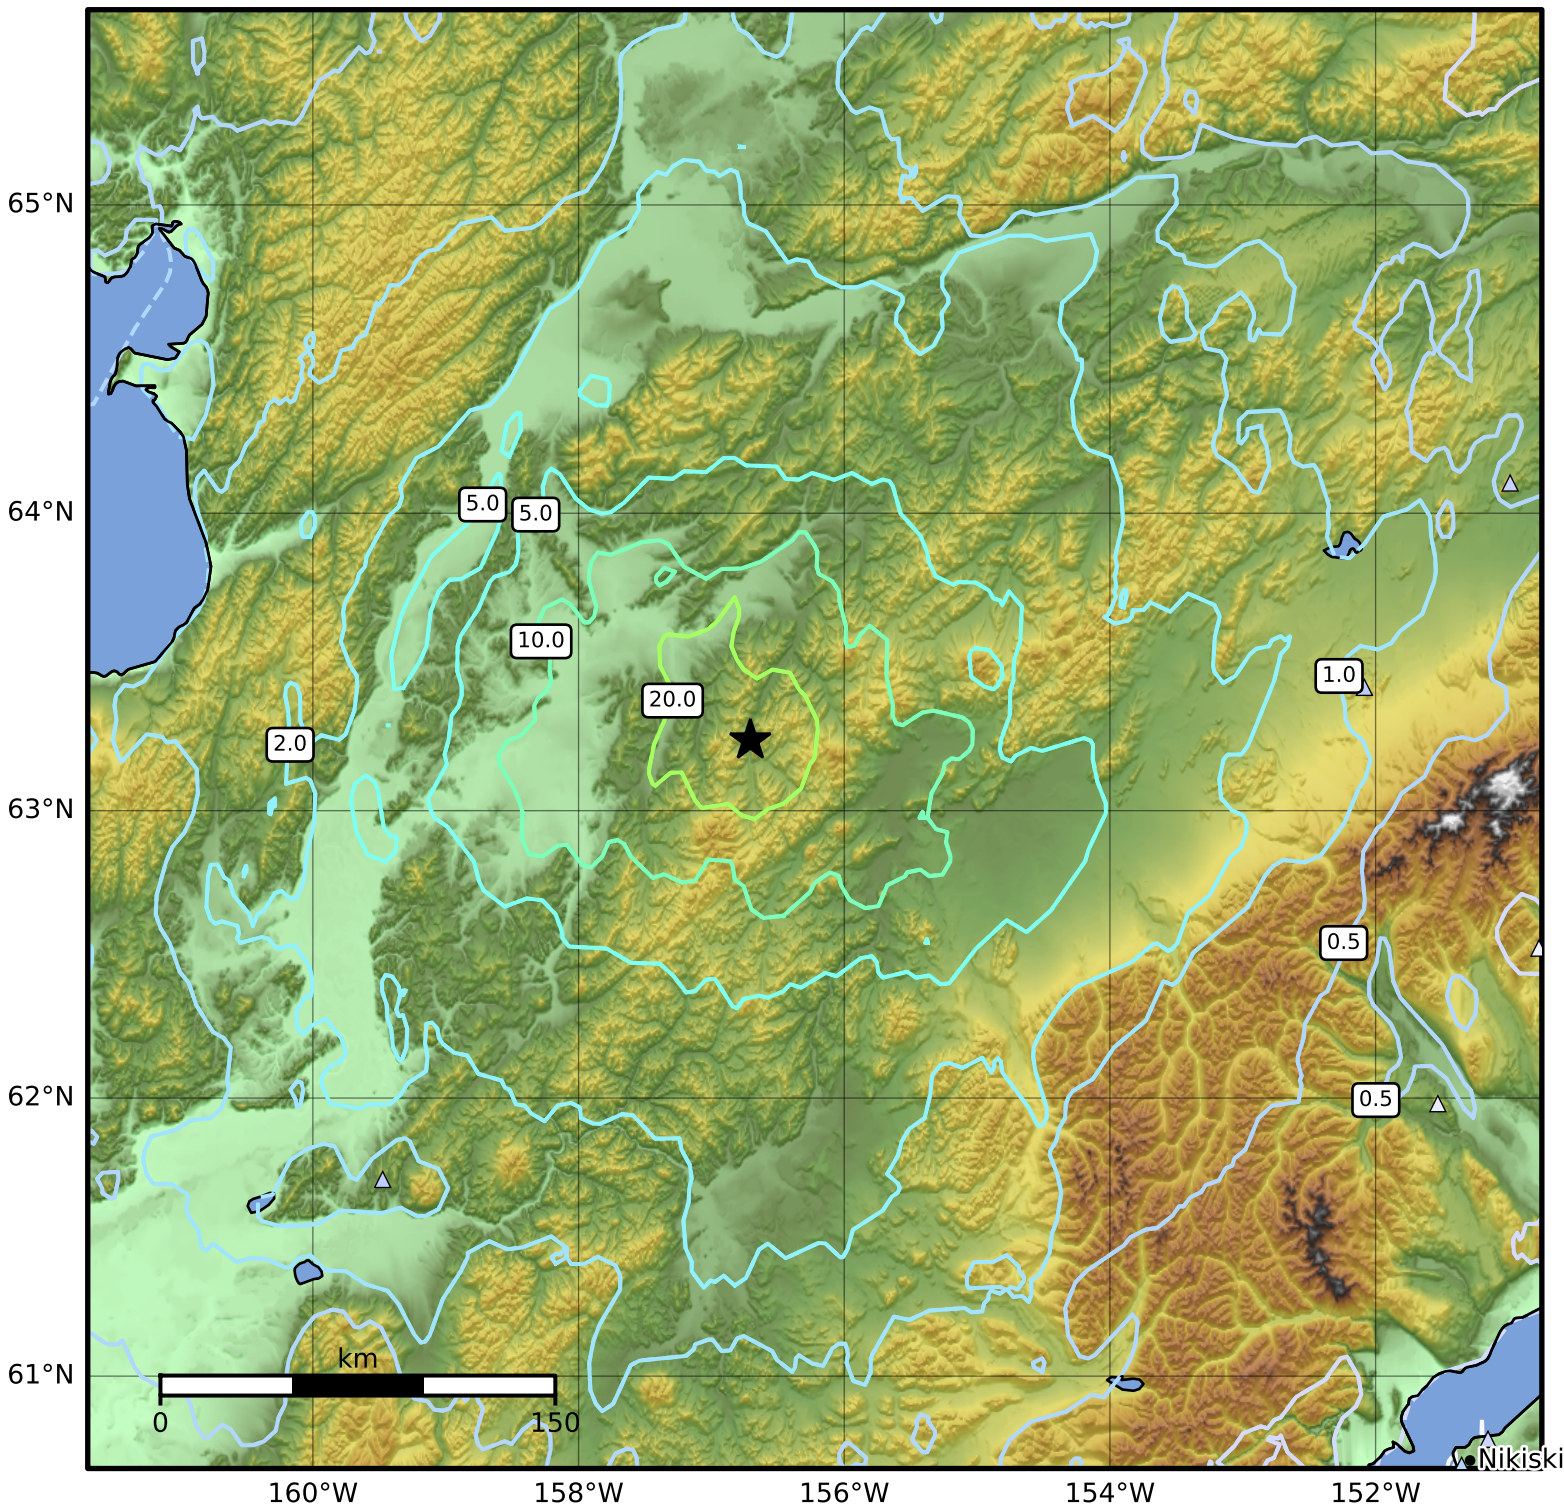

0.3 Second Peak Spectral Acceleration Map Alaska Earthquake Center
 ShakeMap: 42 km (26 miles) NW of Takotna
 Jan 30, 2025 04:40:12 UTC M5.8 N63.24 W156.71 Depth: 32.0km ID:ak0251doqqeo

SA(0.3) (%g)	0.1	0.2	0.5	1	2	5	10	20	50	100	200
--------------	-----	-----	-----	---	---	---	----	----	----	-----	-----

Scale based on Worden et al. (2012)

△ Seismic Instrument ○ Reported Intensity

★ Epicenter

Version 1: Processed 2025-01-30T04:58:32Z